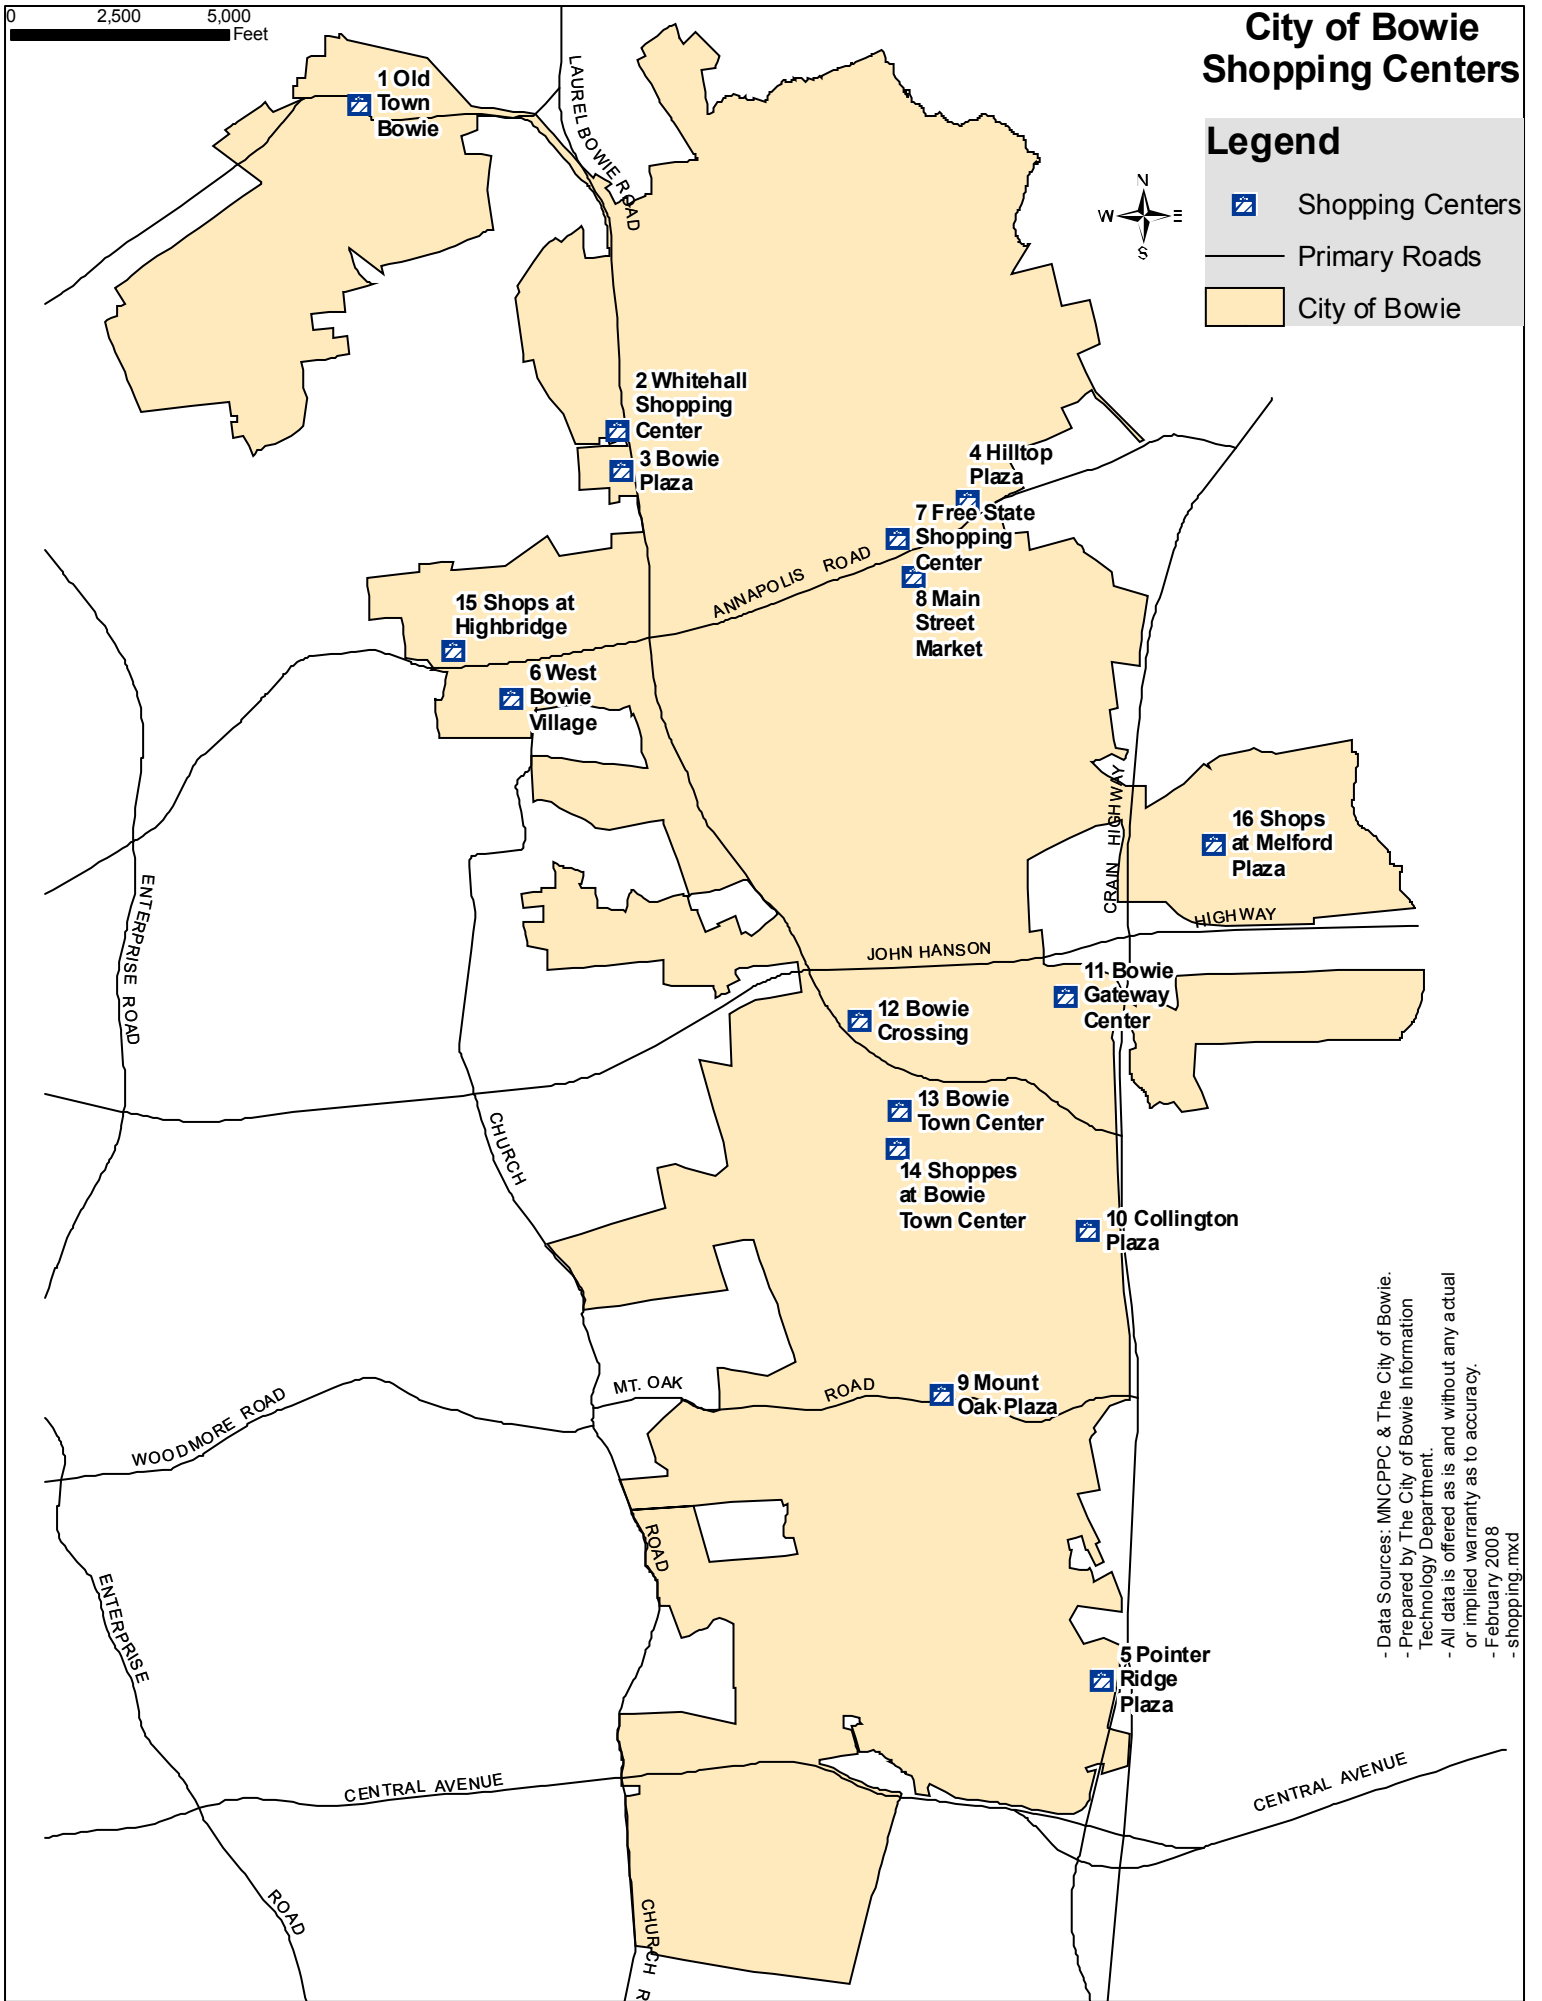

0 2,500 5,000 Feet

City of Bowie Shopping Centers

Legend

-  Shopping Centers
-  Primary Roads
-  City of Bowie

- Data Sources: MNCPPC & The City of Bowie.
 - Prepared by The City of Bowie Information Technology Department.
 - All data is offered as is and without any actual or implied warranty as to accuracy.
 - February 2008
 - shopping.mxd