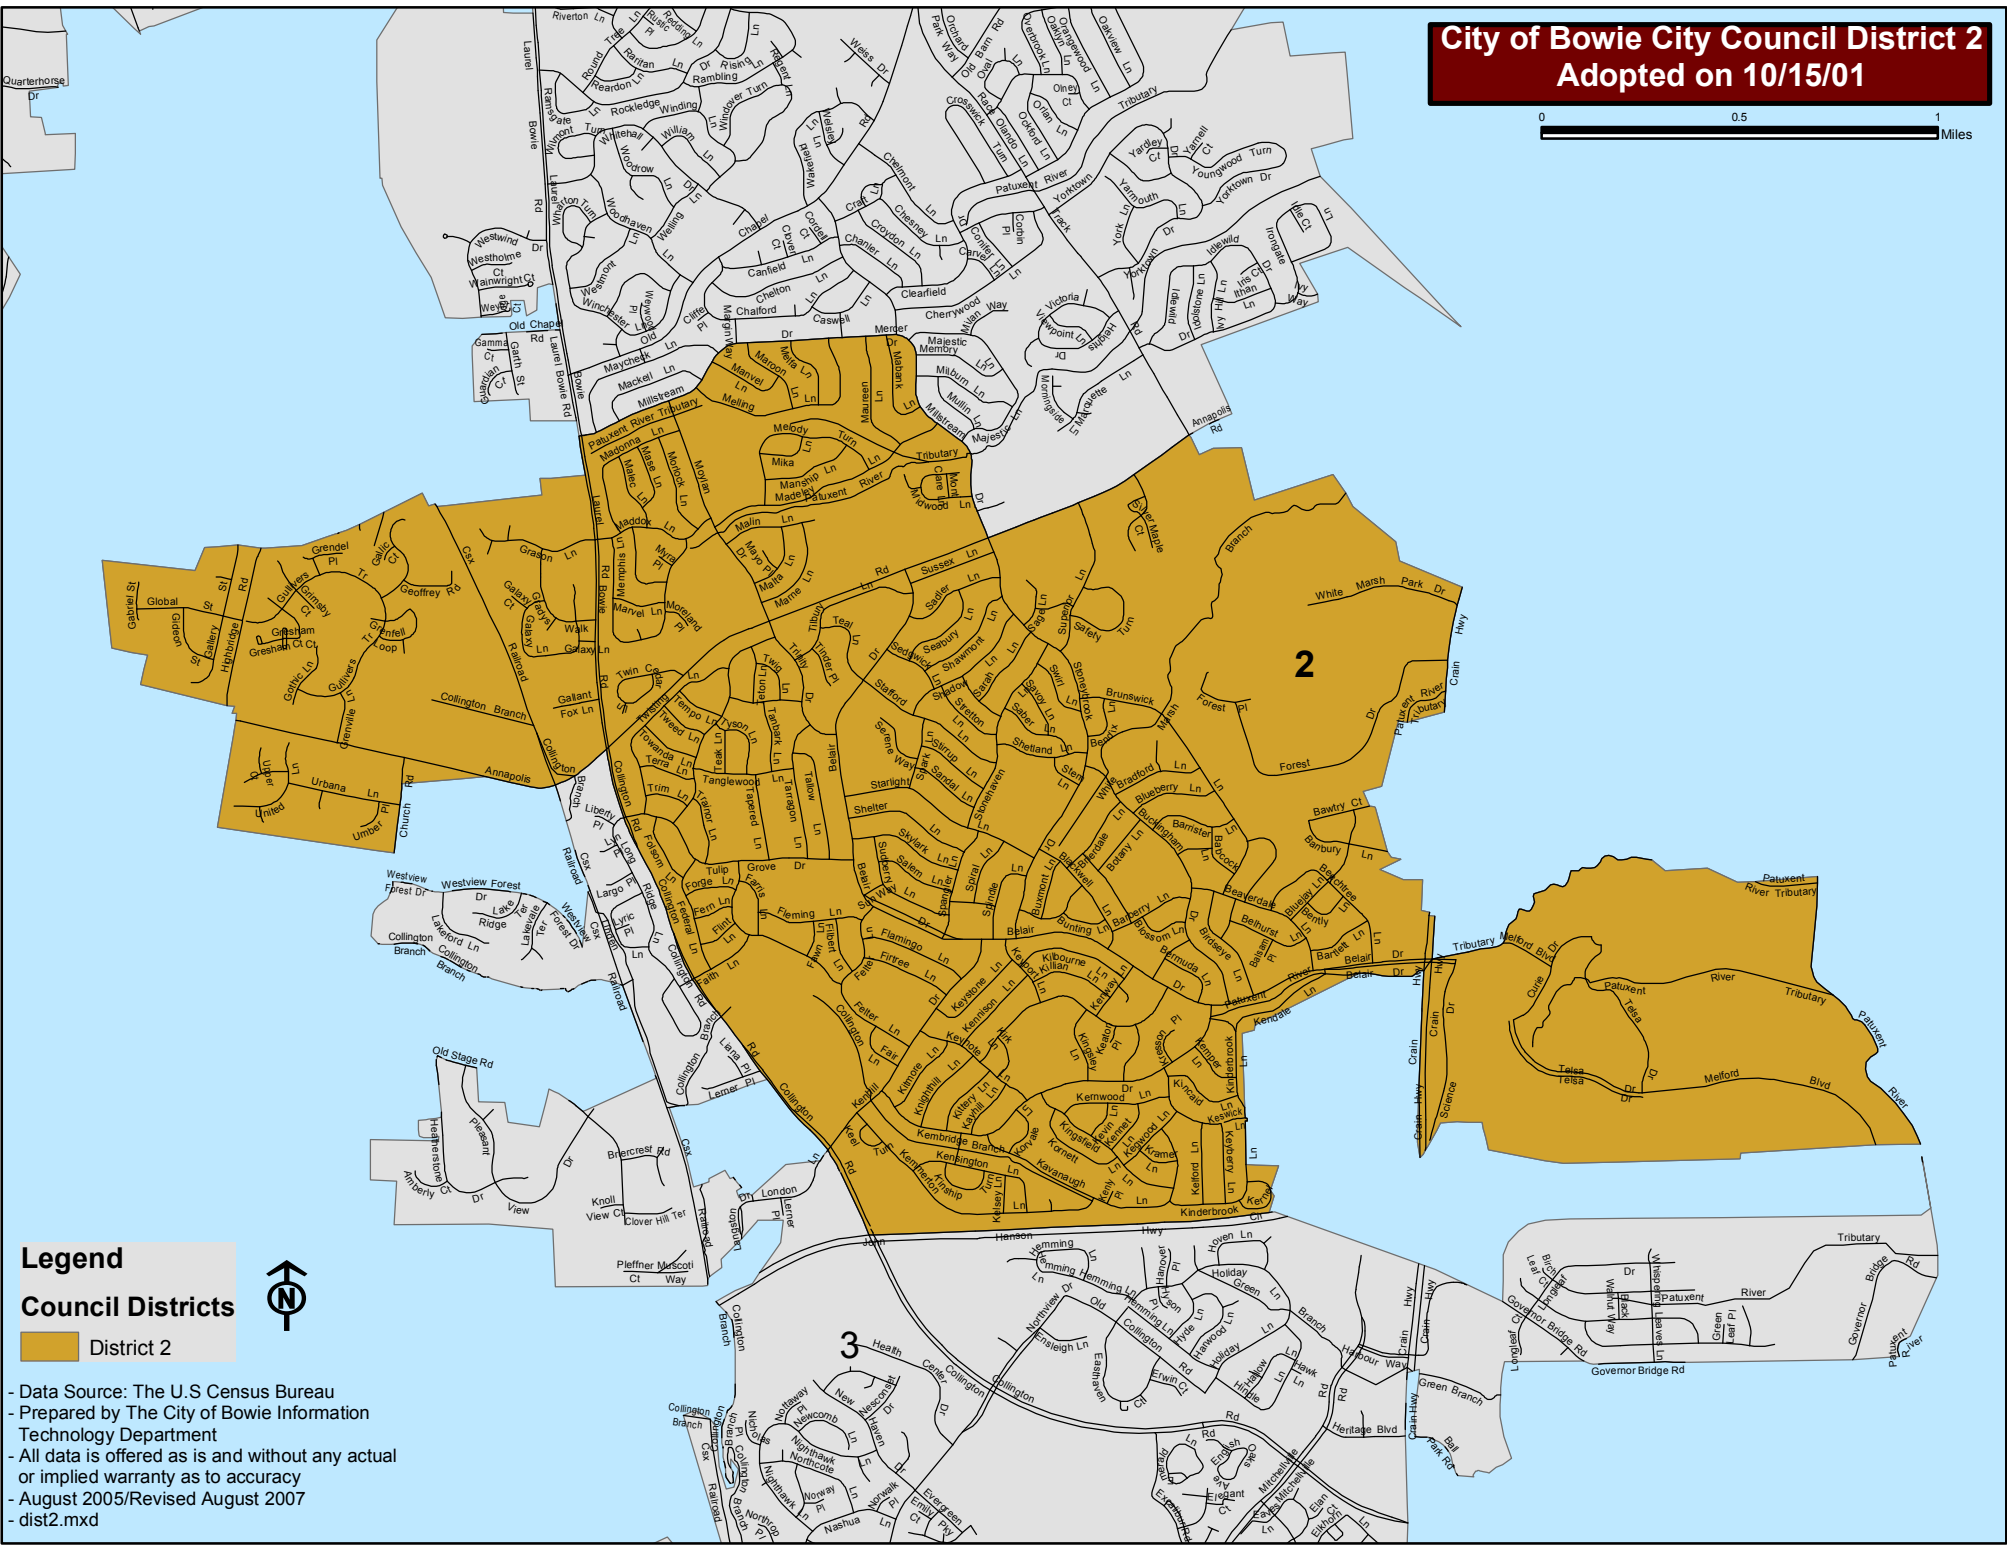

**City of Bowie City Council District 2
Adopted on 10/15/01**

Legend

Council Districts

District 2

- Data Source: The U.S Census Bureau
- Prepared by The City of Bowie Information Technology Department
- All data is offered as is and without any actual or implied warranty as to accuracy
- August 2005/Revised August 2007
- dist2.mxd