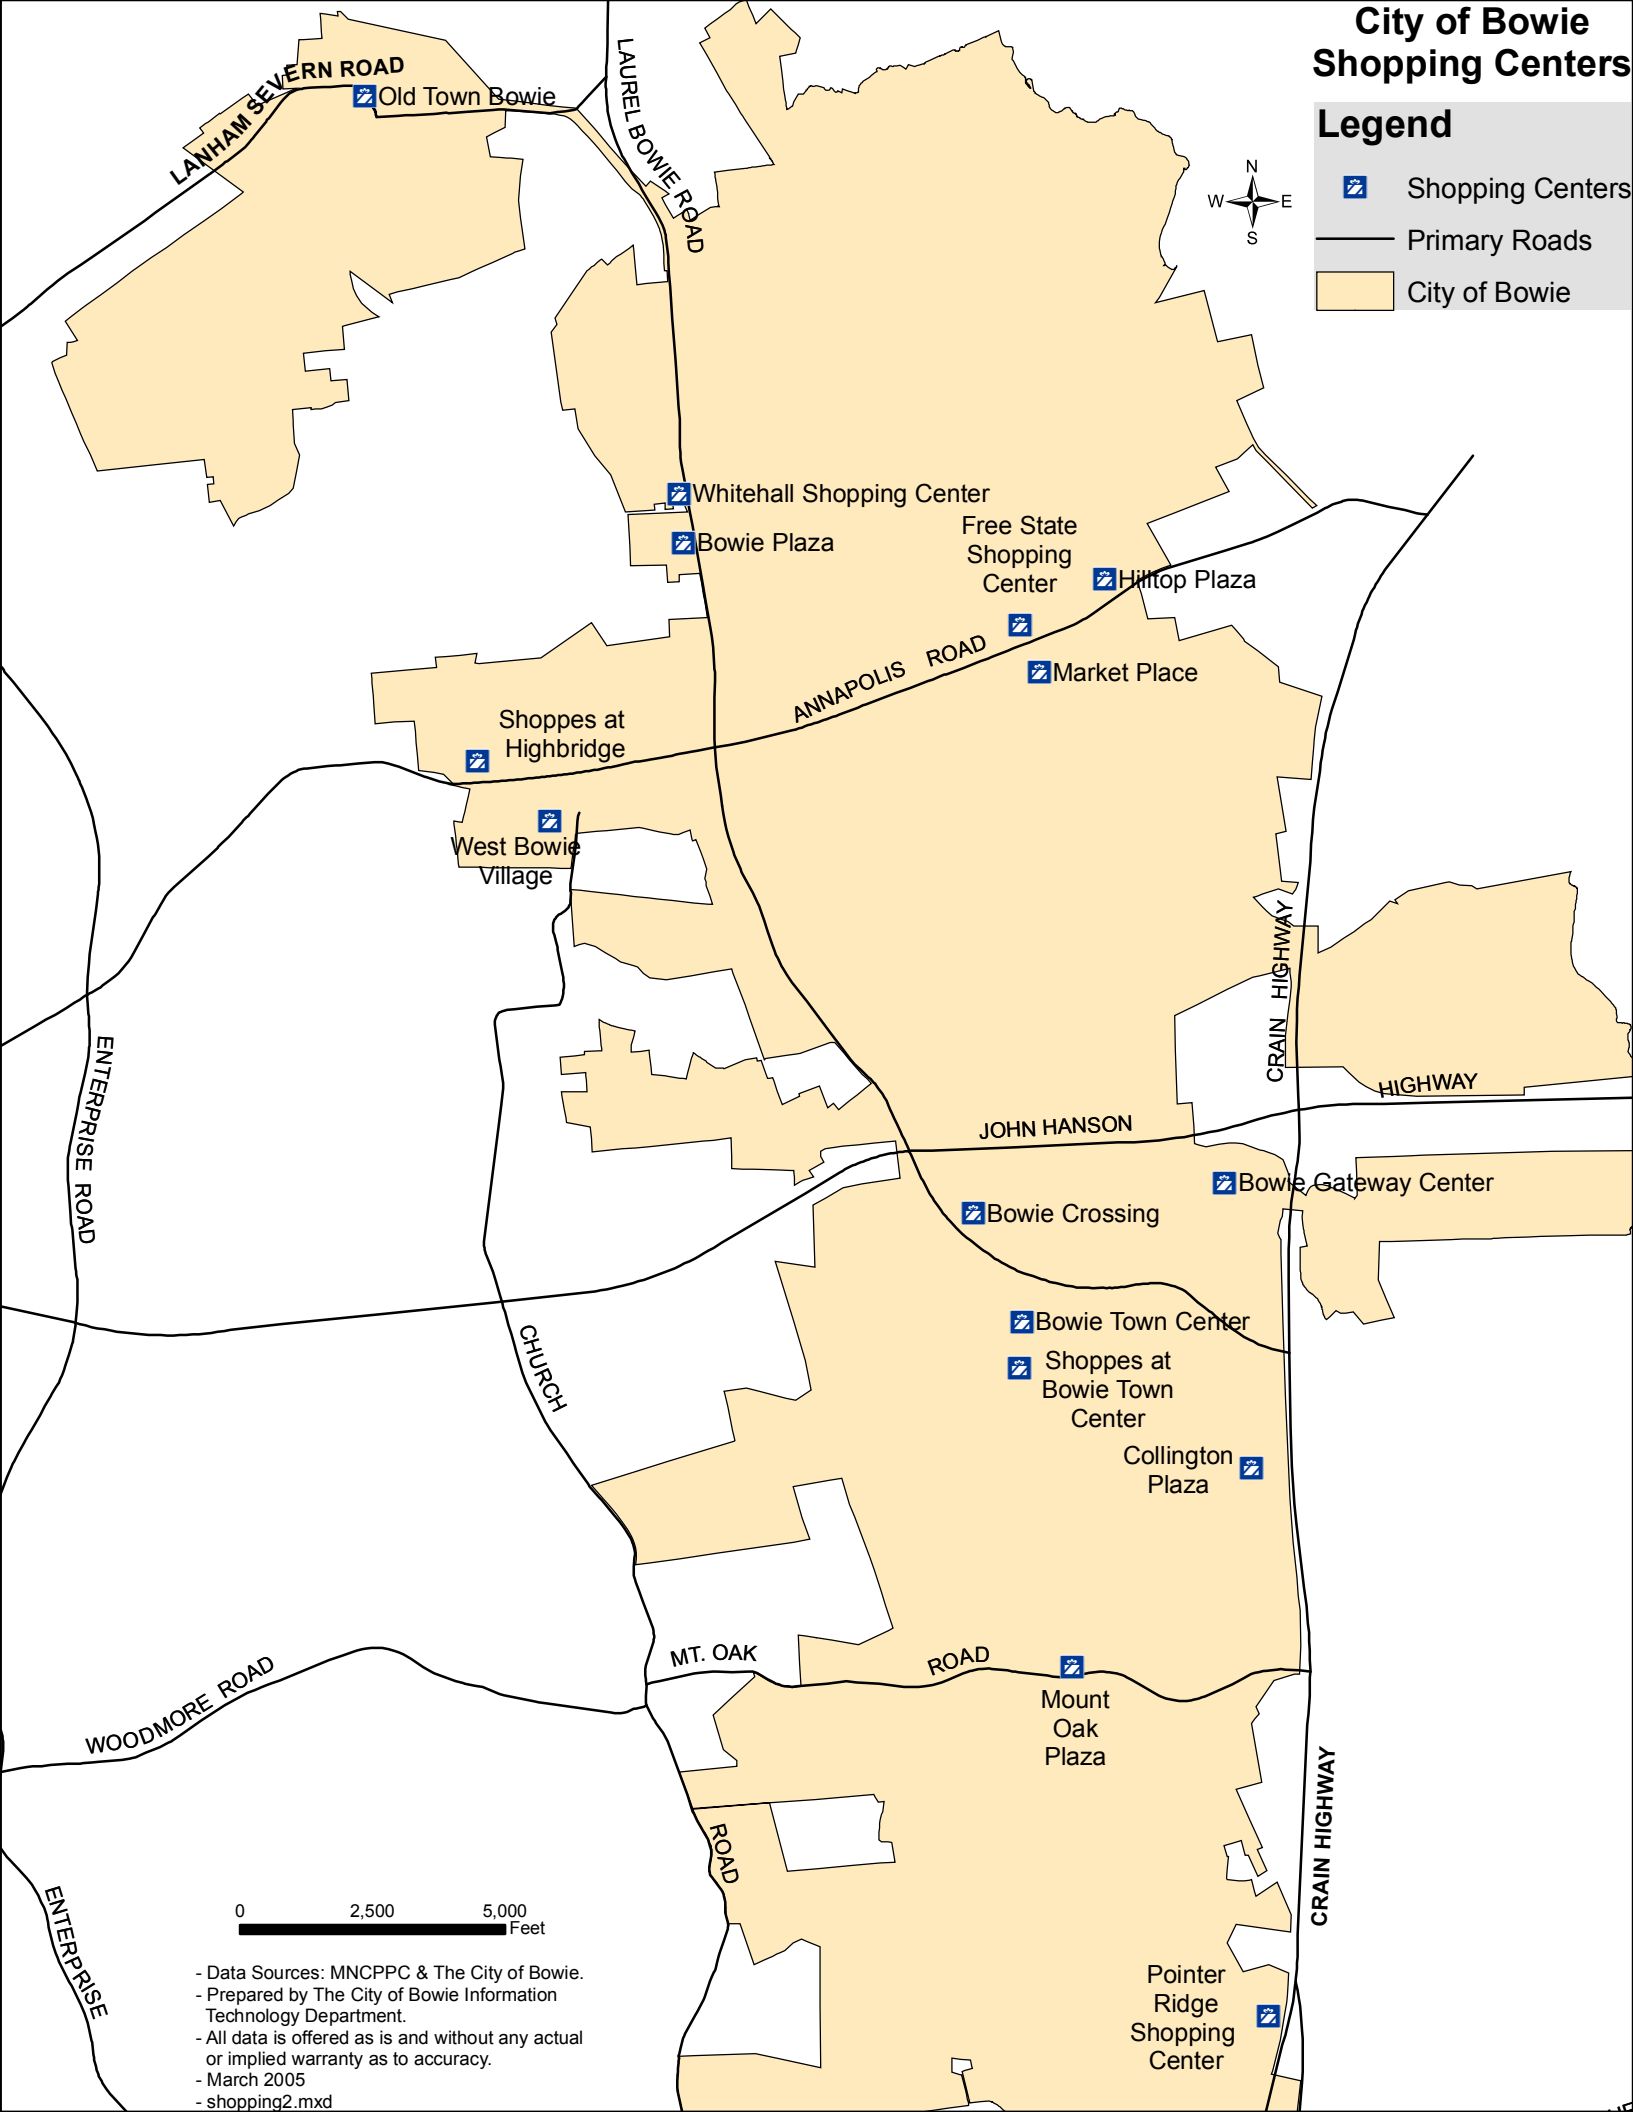

City of Bowie Shopping Centers

Legend

- Shopping Centers
- Primary Roads
- City of Bowie

- Data Sources: MNCPPC & The City of Bowie.
- Prepared by The City of Bowie Information Technology Department.
- All data is offered as is and without any actual or implied warranty as to accuracy.
- March 2005
- shopping2.mxd