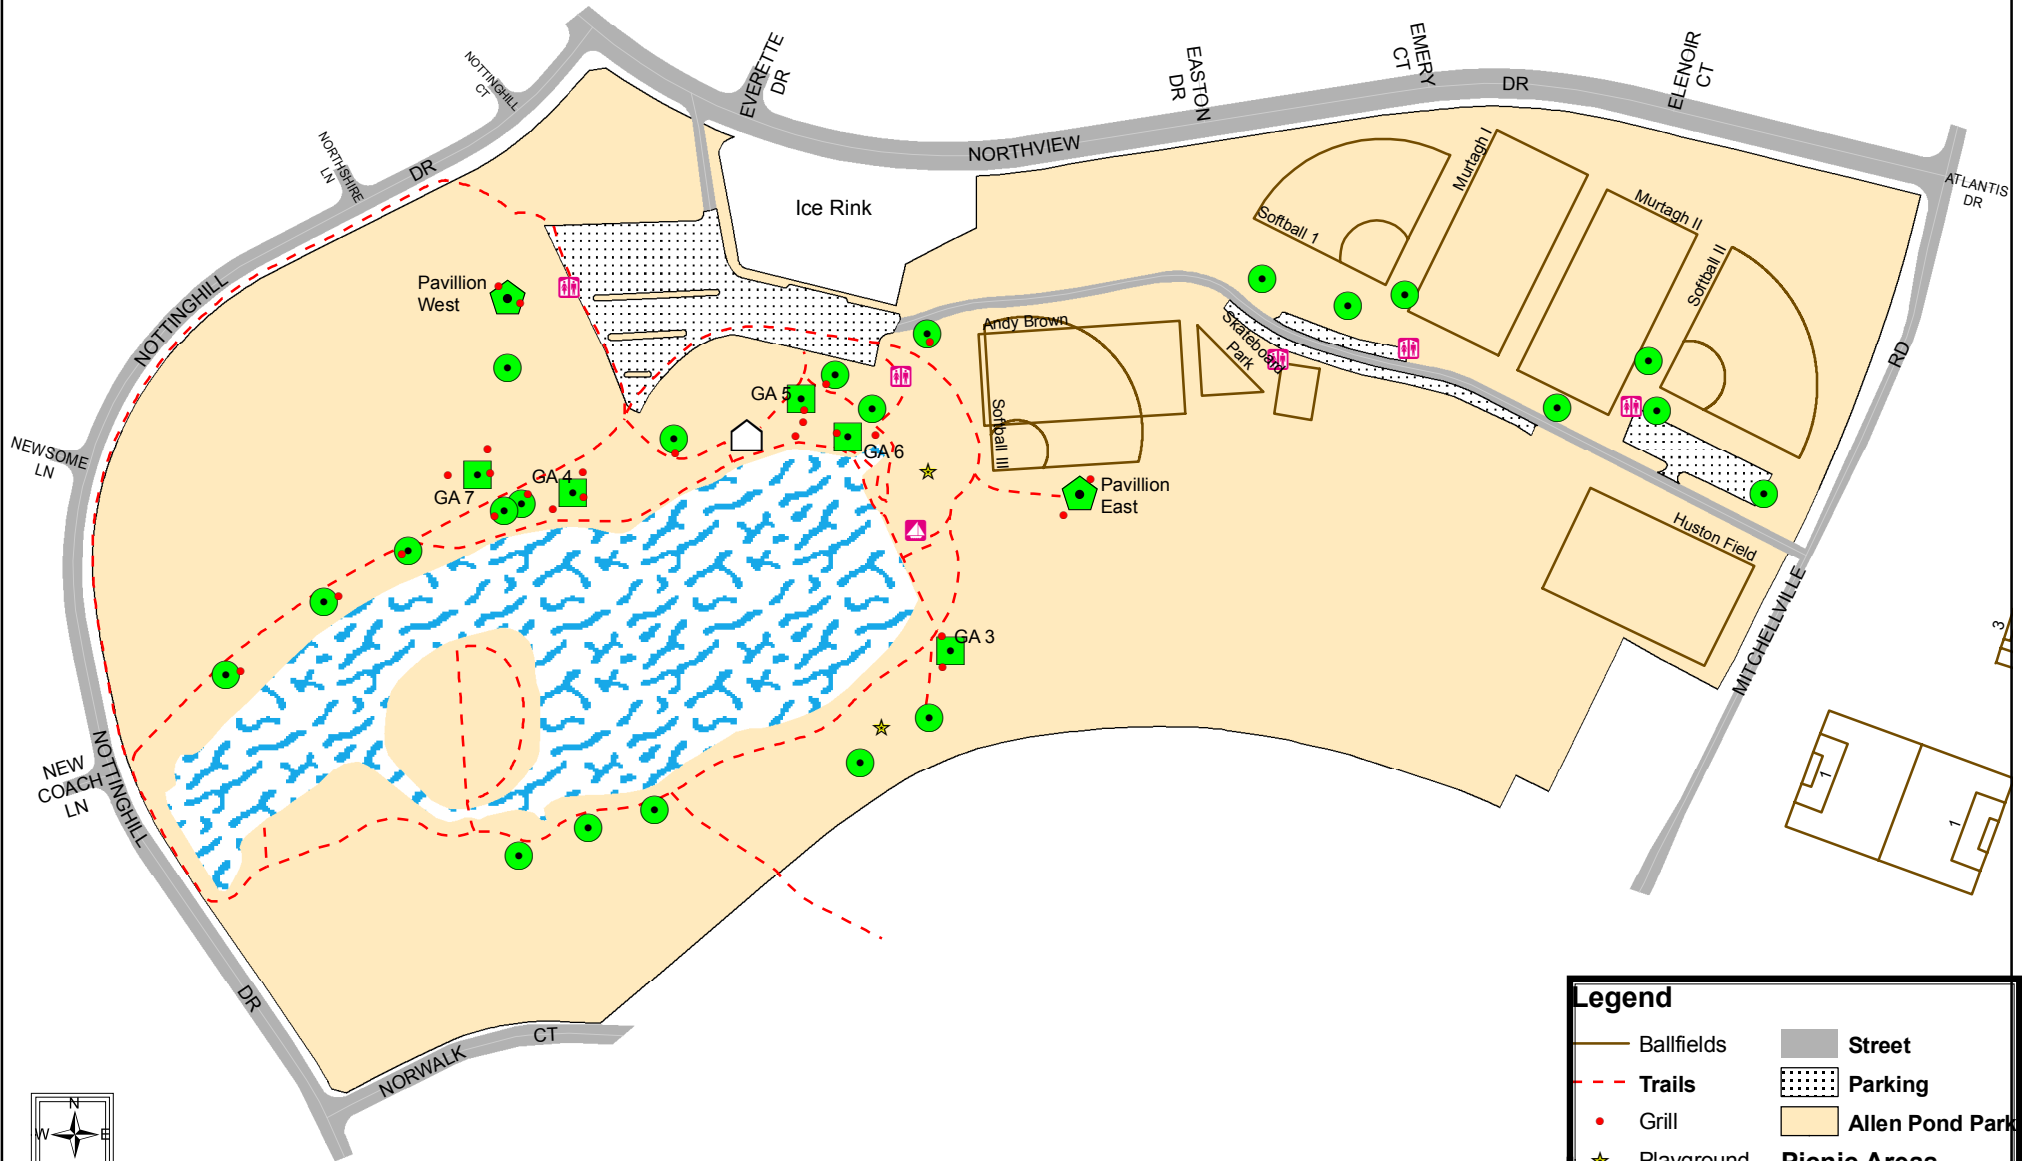

# Allen Pond Park Picnic Map

3330 Northview Drive  
Bowie, MD 20715

0 250 500 Feet

- Data Sources: MNCPPC & The City of Bowie  
 - Prepared by The City of Bowie Information Technology Department  
 - All data is offered as is and without any actual or implied warranty as to accuracy.  
 - June 2005  
 - AP Gen Picnic.mxd

Legend			
	Ballfields		Street
	Trails		Parking
	Grill		Allen Pond Park
	Playground	<b>Picnic Areas</b>	
	Restroom	<b>Type</b>	
	Boat House		Family Area
	Amphitheater		Group Area
			Pavillion