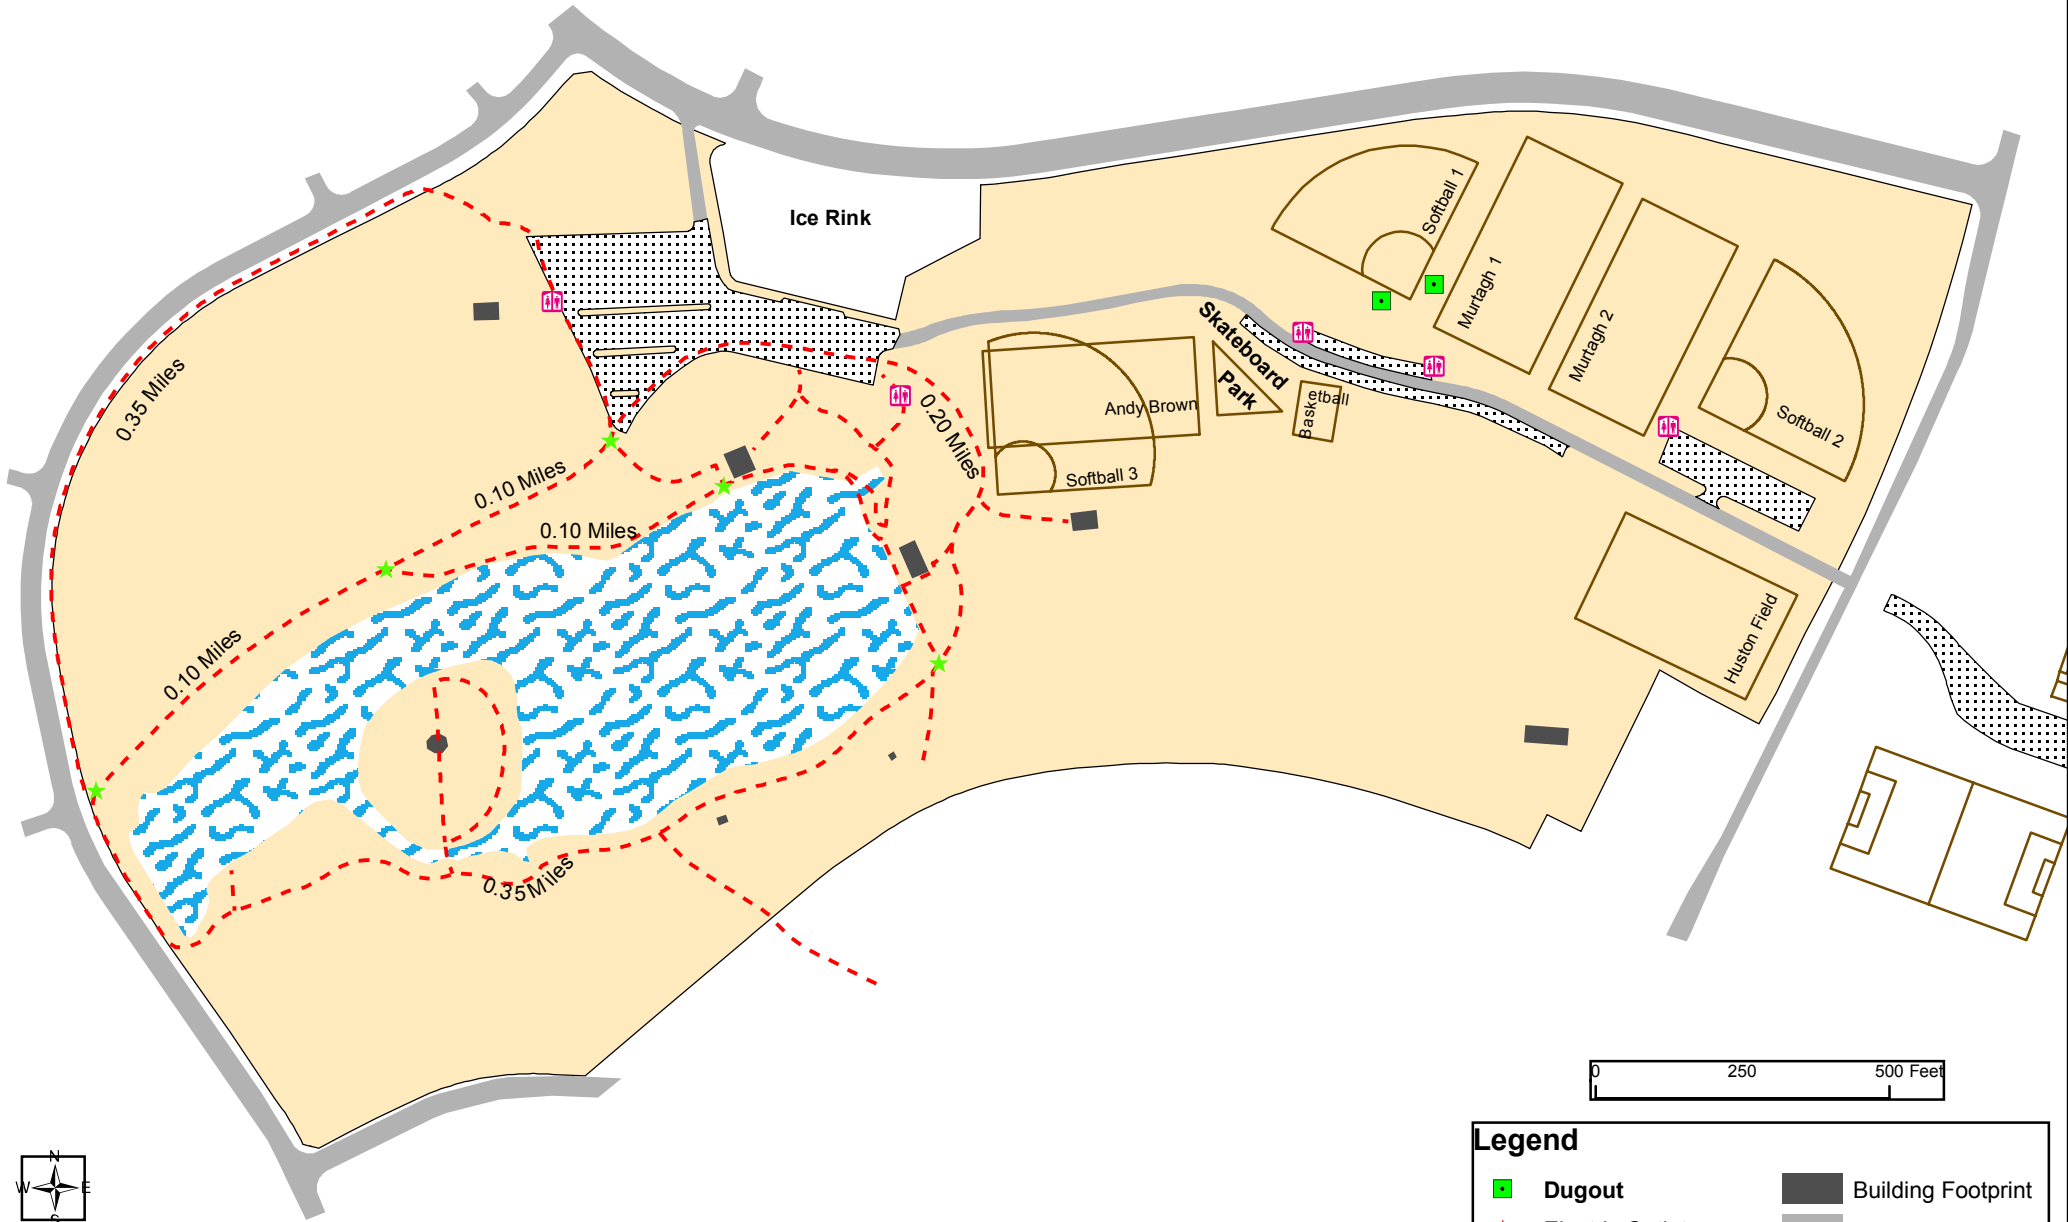

Allen Pond Park Walking Map

3330 Northview Drive
Bowie, MD 20716

Legend

Dugout	Building Footprint
Electric Outlet	Street
Distance Marker Point	Parking
Restroom	Hydrologic Feature
Ballfield	Allen Pond Park
Trail	

- Data Sources: MNCPPC & The City of Bowie
 - Prepared by The City of Bowie Information Technology Department
 - All data is offered as is and without any actual or implied warranty as to accuracy.
 - June 2005
 - AP Walking.mxd