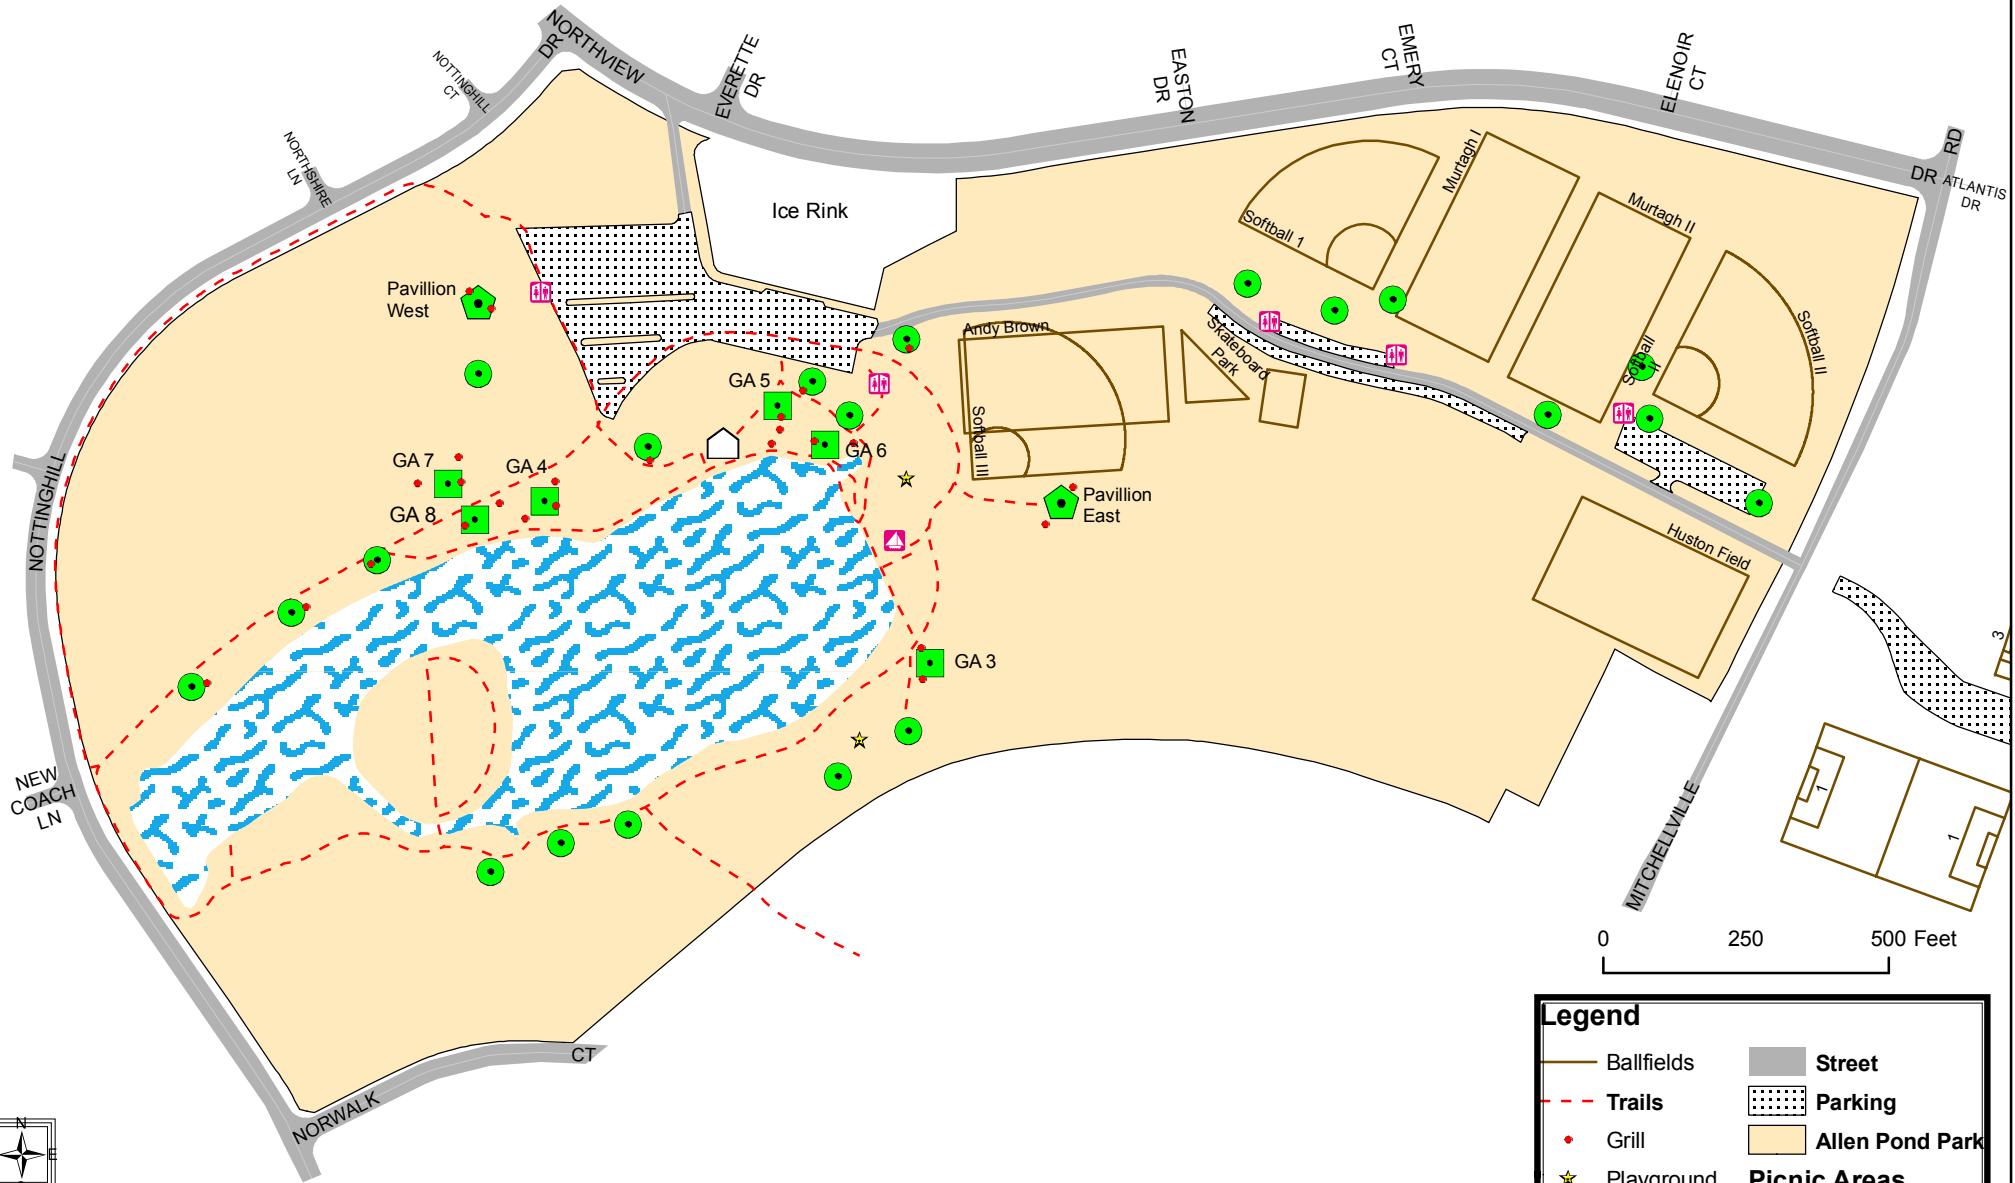

Allen Pond Park Picnic Map

3330 Northview Drive
Bowie, MD 20716

- Data Sources: MNCPPC & The City of Bowie
 - Prepared by The City of Bowie Information Technology Department
 - All data is offered as is and without any actual or implied warranty as to accuracy.
 - June 2005
 - AP Gen Picnic.mxd

Legend			
	Ballfields		Street
	Trails		Parking
	Grill		Allen Pond Park
	Playground	Picnic Areas	
	Restroom	Type	
	Boat House		Family Area
	Amphitheater		Group Area
			Pavillion