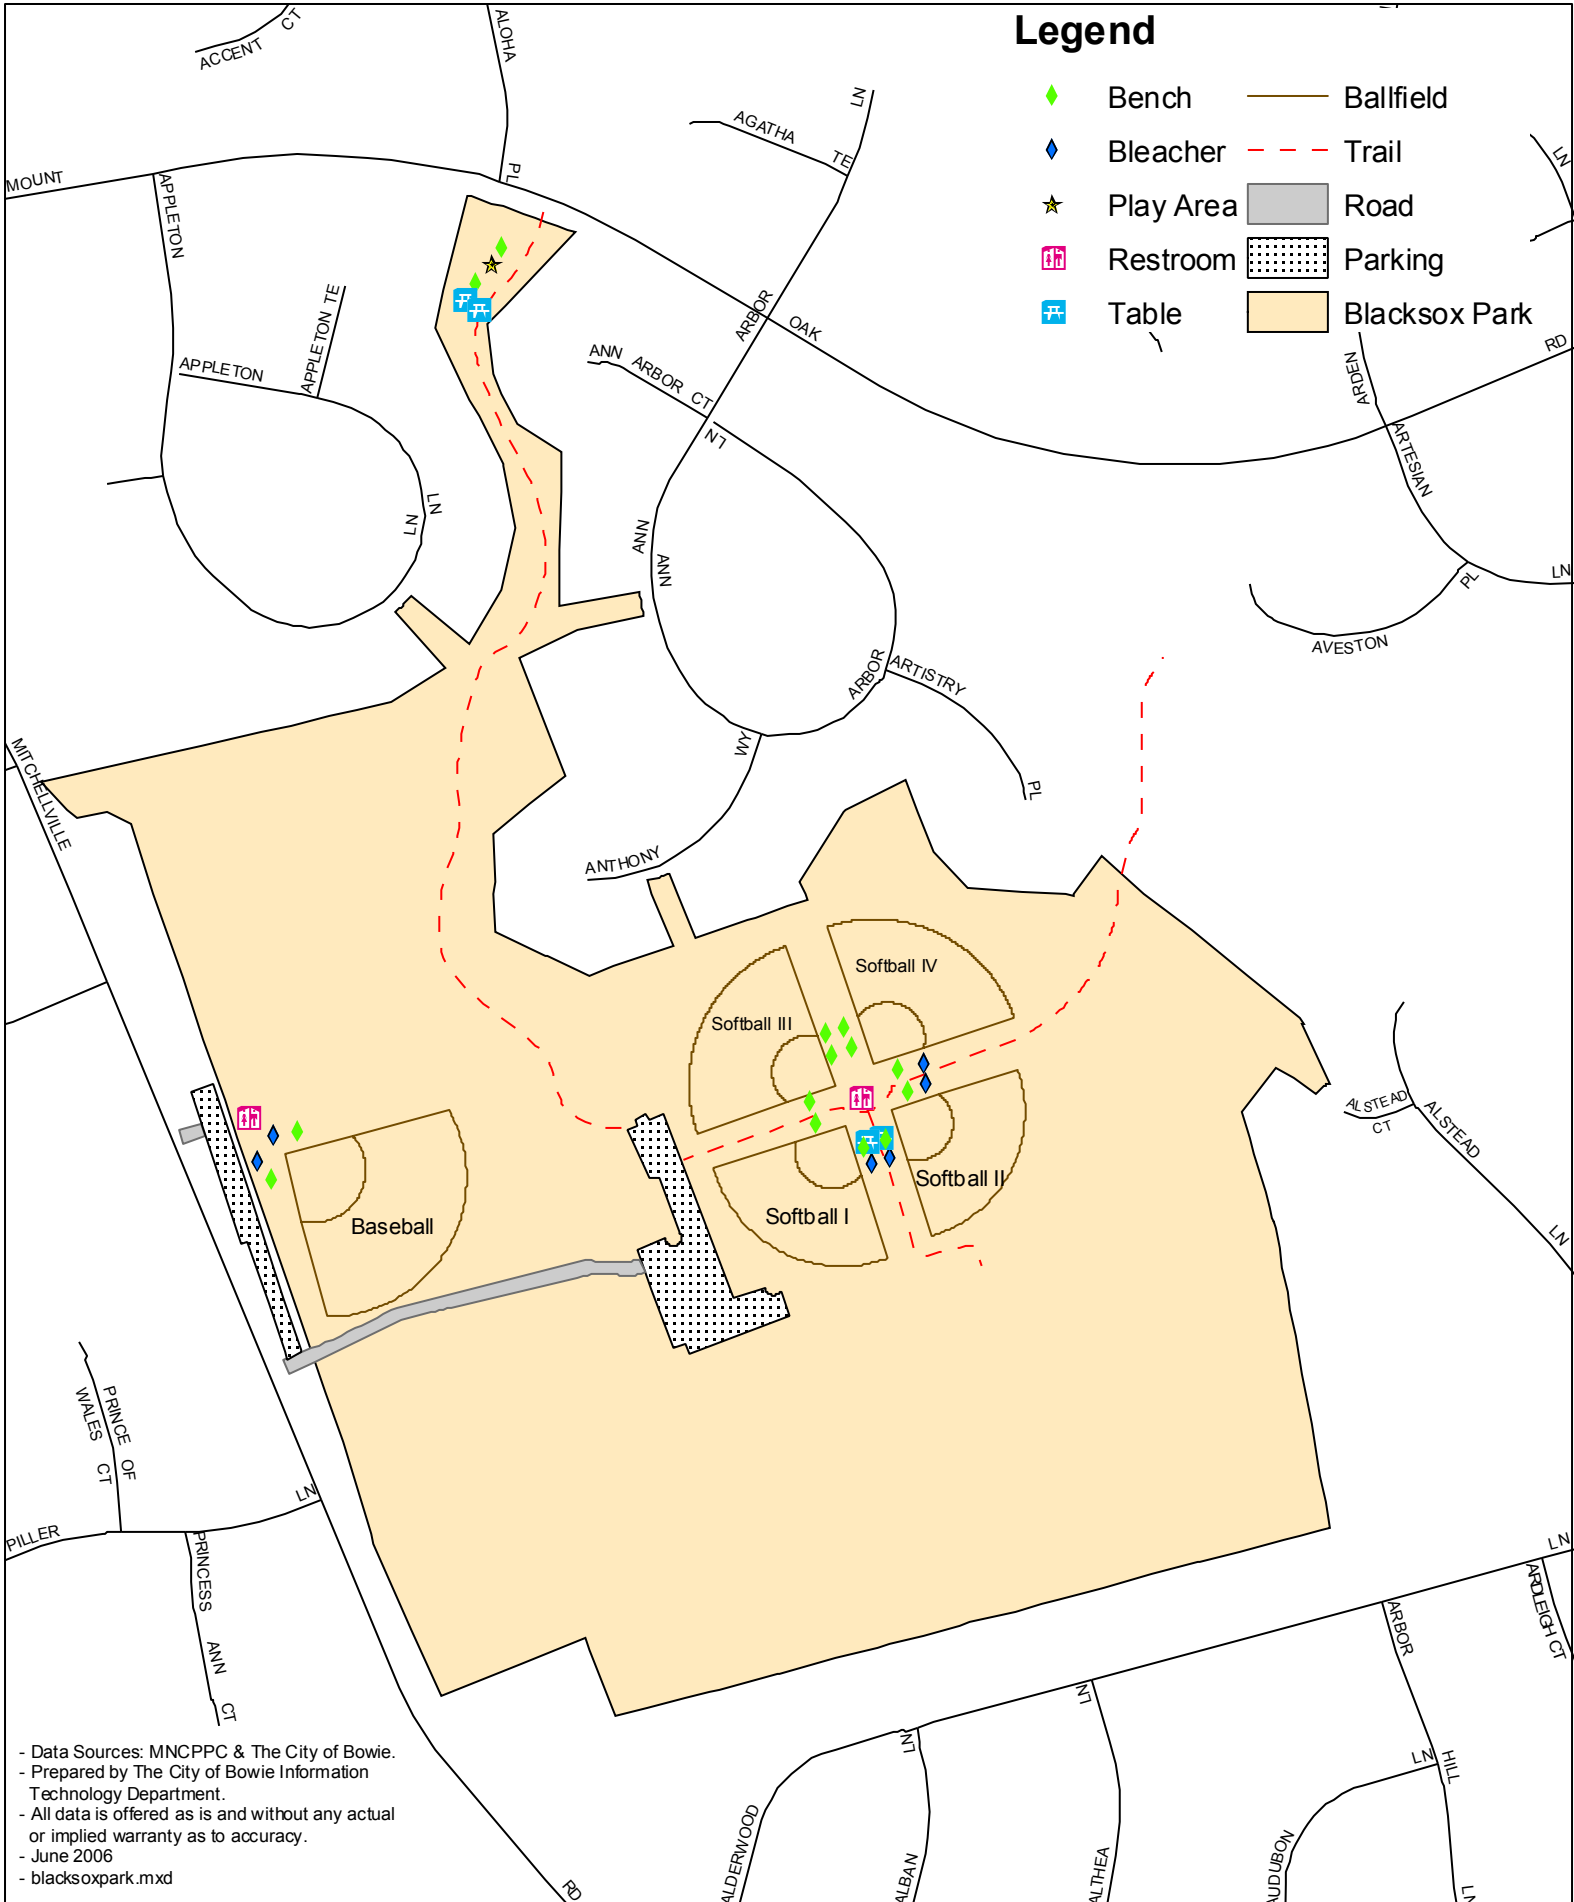

Blacksox Park

2200 Mitchellville Road
Bowie, MD 20716

0 250 500 Feet

Legend

- ◆ Bench
- ◆ Bleacher
- ★ Play Area
- Restroom
- Table
- Ballfield
- Trail
- Road
- Parking
- Blacksox Park

- Data Sources: MNCPPC & The City of Bowie.
 - Prepared by The City of Bowie Information Technology Department.
 - All data is offered as is and without any actual or implied warranty as to accuracy.
 - June 2006
 - blacksoxpark.mxd