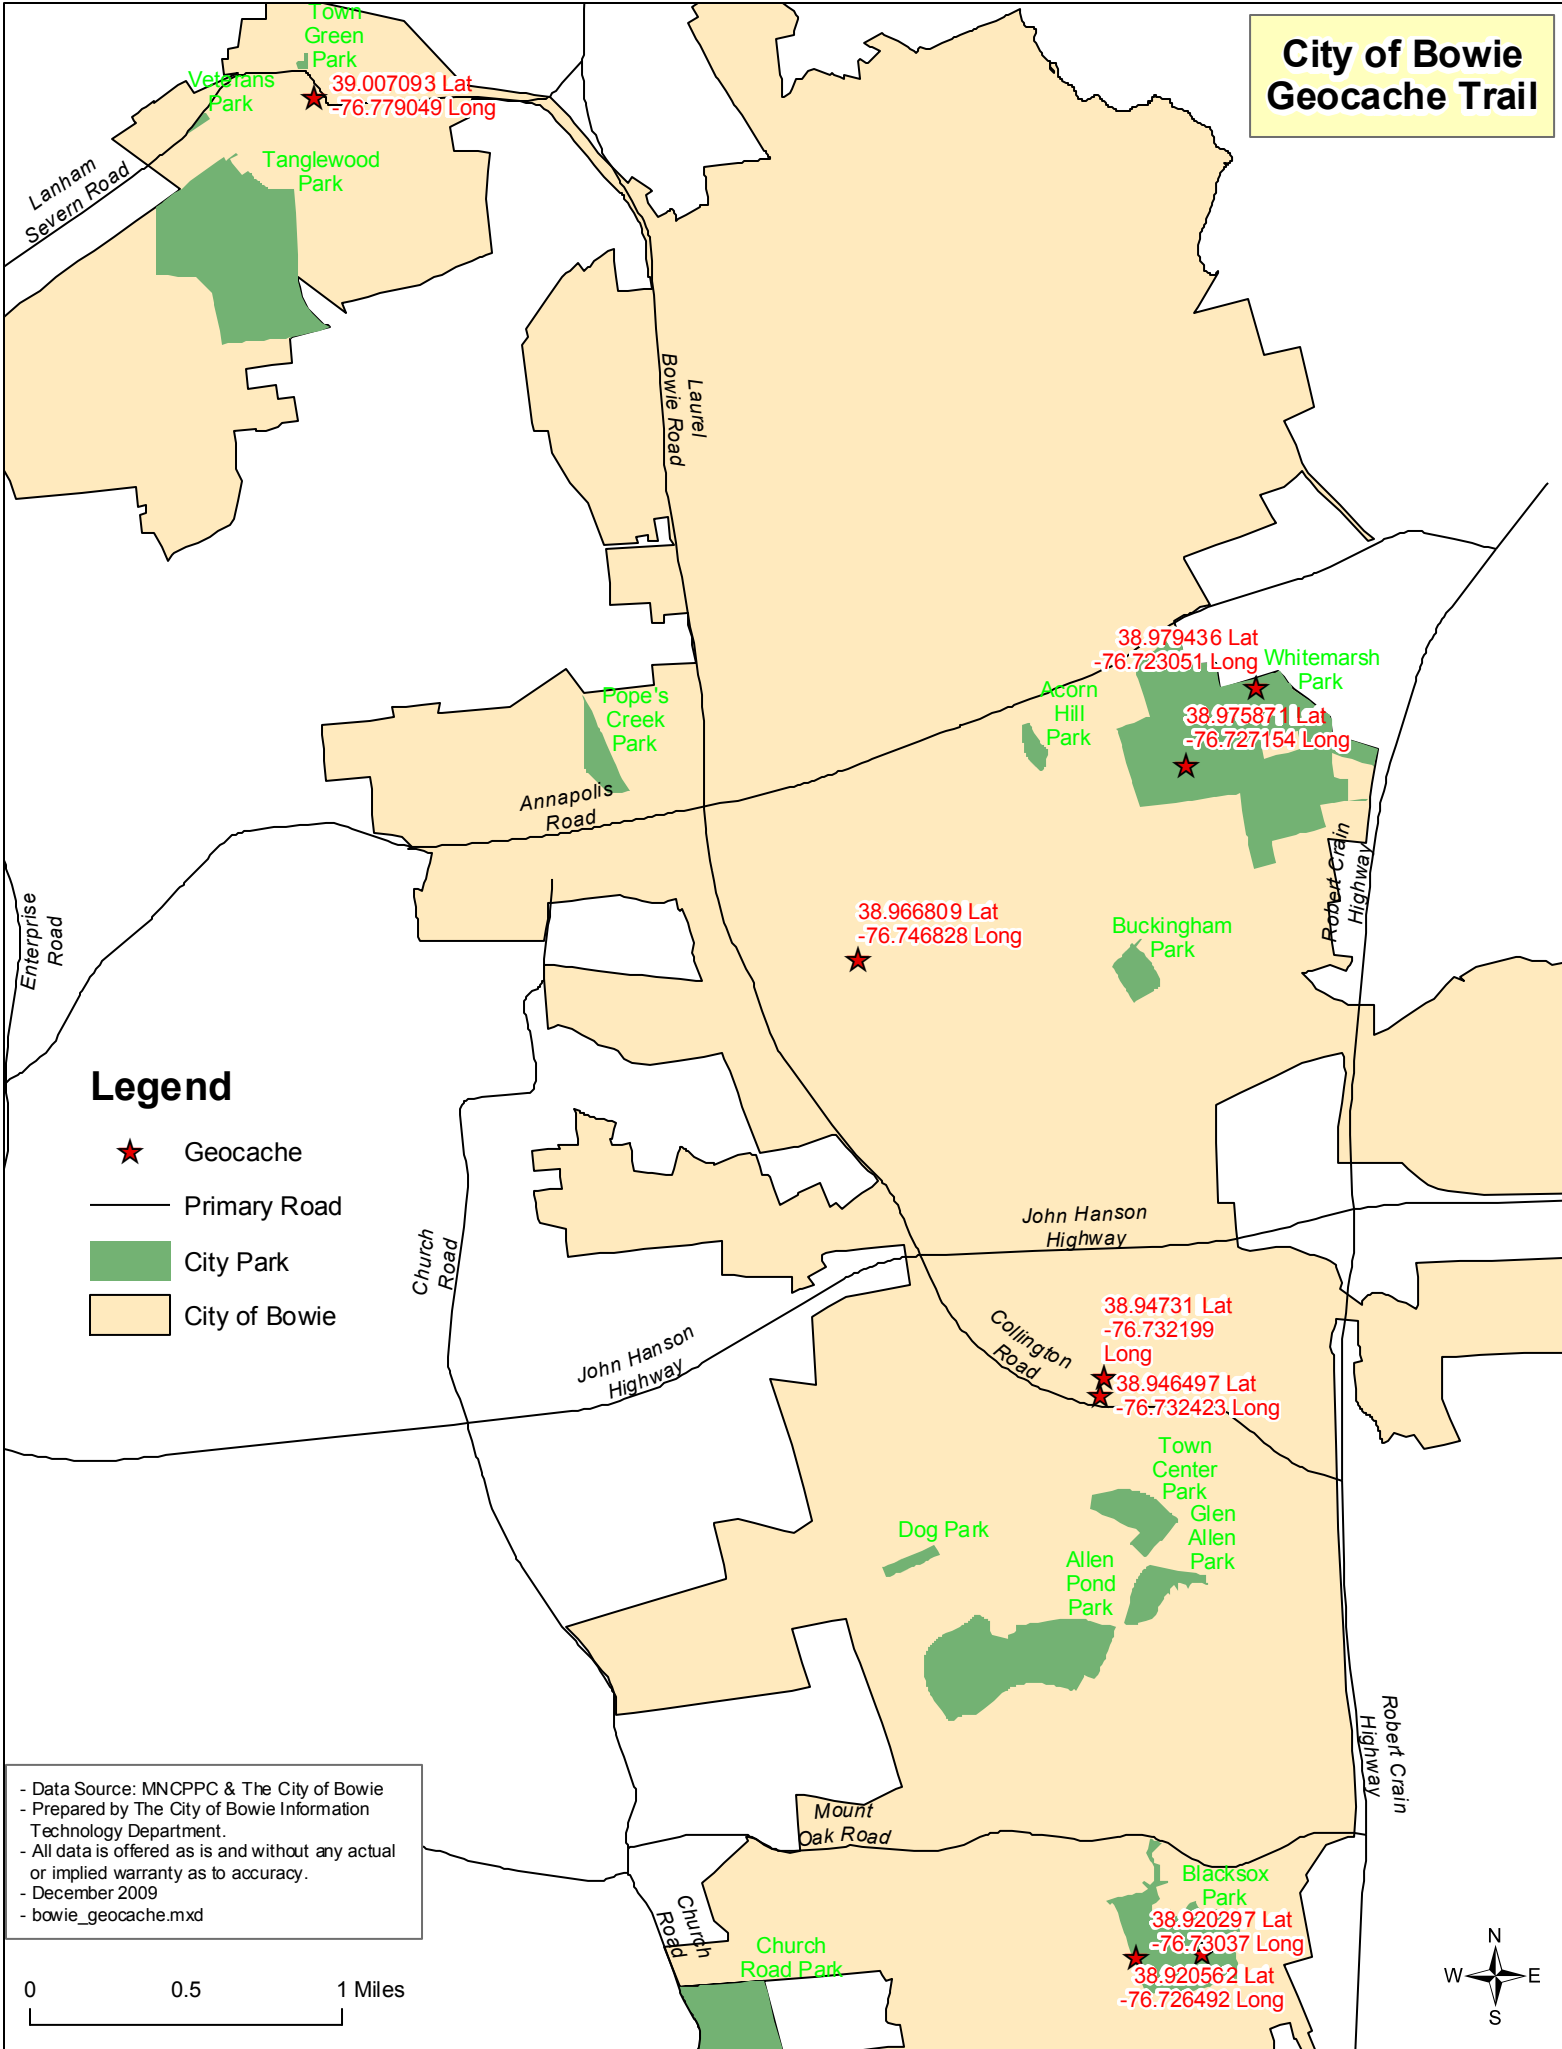

# City of Bowie Geocache Trail

## Legend

- ★ Geocache
- Primary Road
- City Park
- City of Bowie

- Data Source: MNCPPC & The City of Bowie  
 - Prepared by The City of Bowie Information Technology Department.  
 - All data is offered as is and without any actual or implied warranty as to accuracy.  
 - December 2009  
 - bowie\_geocache.mxd

0 0.5 1 Miles

38.979436 Lat  
-76.723051 Long

38.975871 Lat  
-76.727154 Long

38.966809 Lat  
-76.746828 Long

38.94731 Lat  
-76.732199 Long

38.946497 Lat  
-76.732423 Long

38.920297 Lat  
-76.73037 Long

38.920562 Lat  
-76.726492 Long