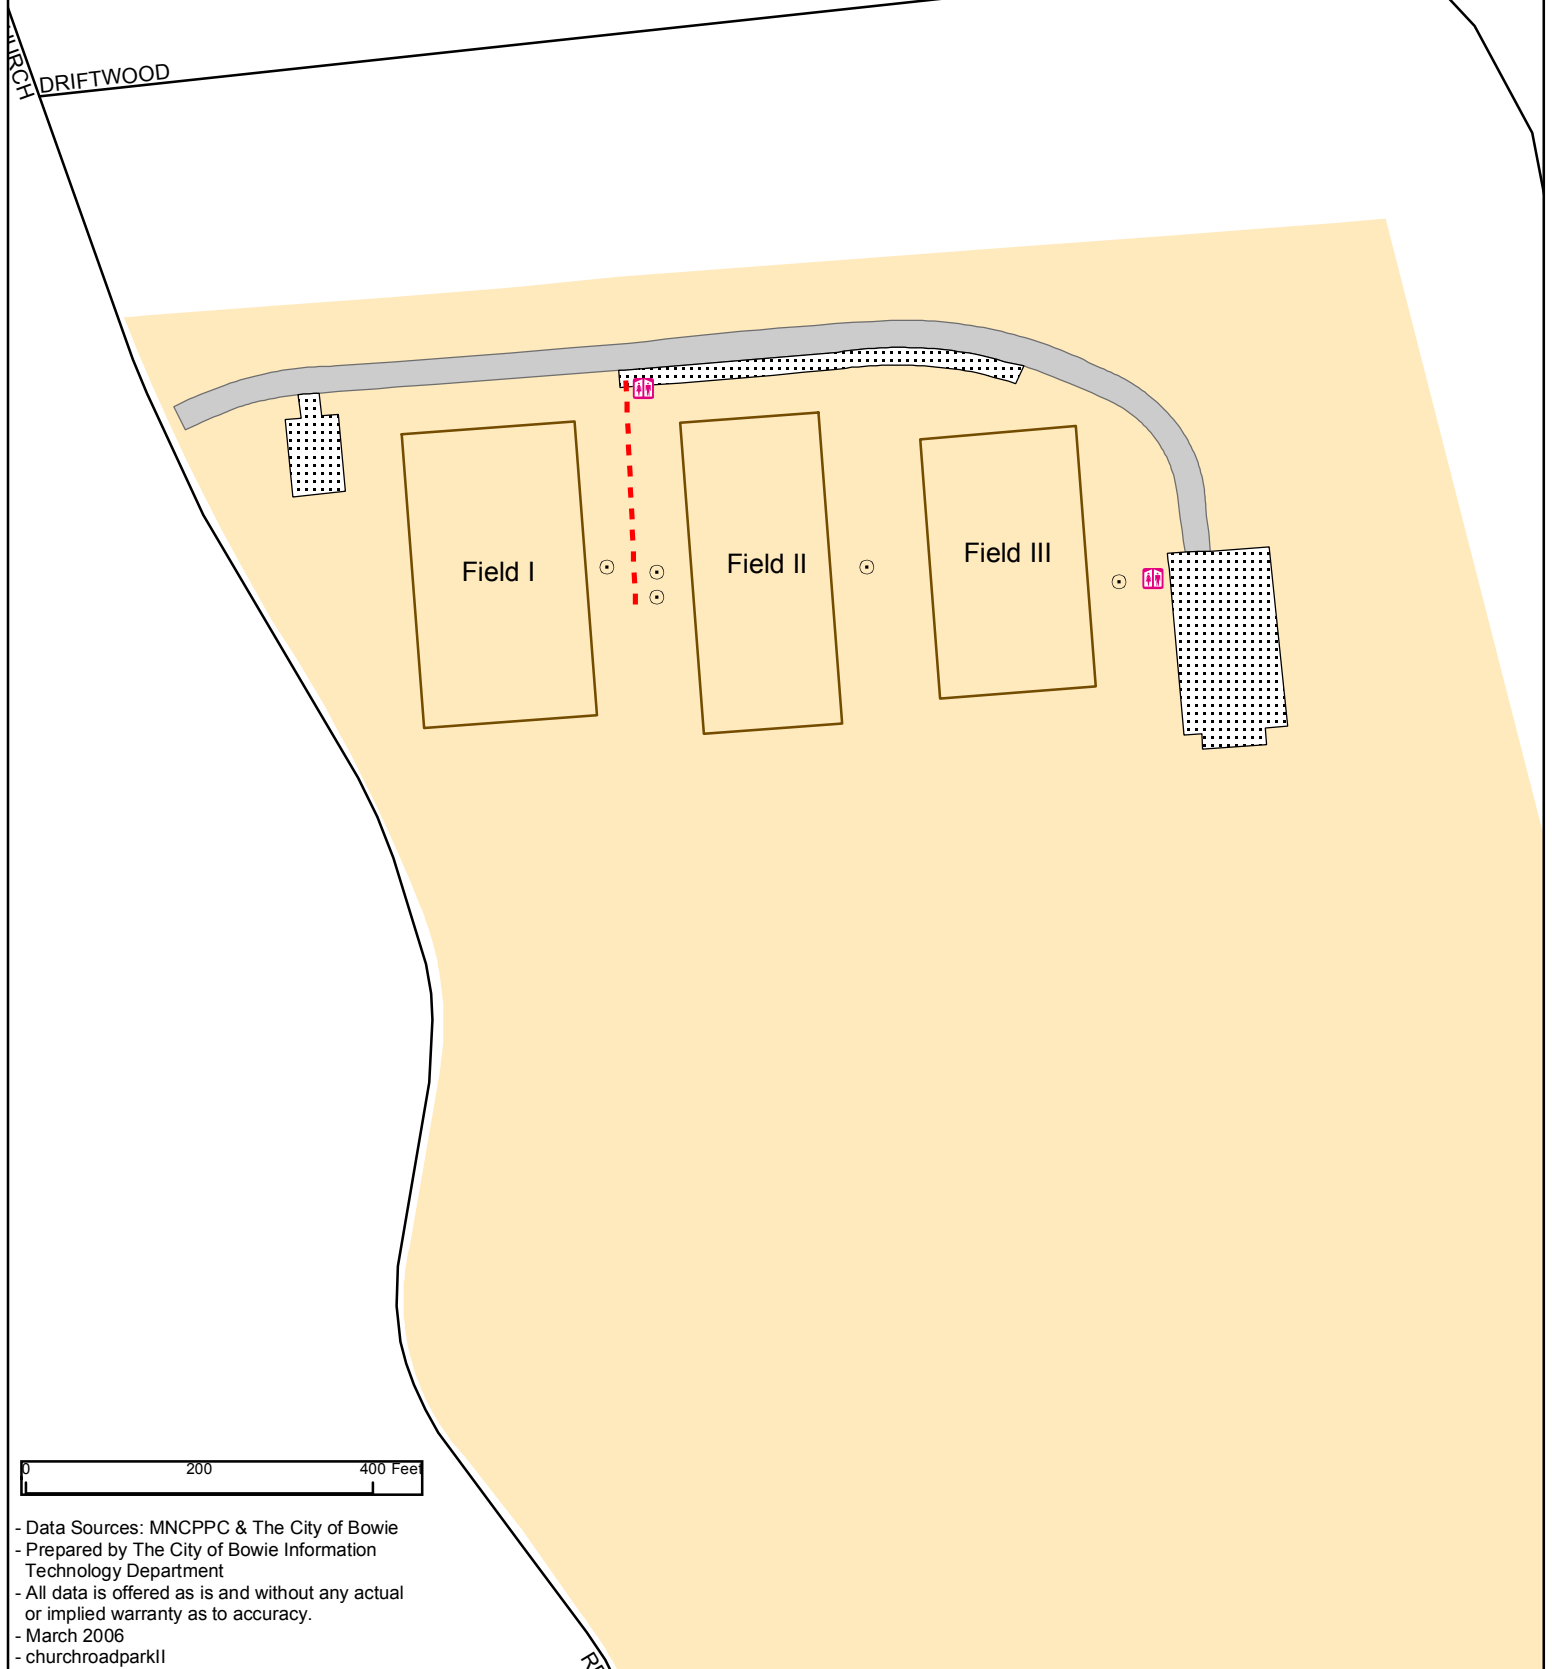

City of Bowie Church Road Park

2001 Church Road
Bowie, MD 20721

Legend

 Bleacher	 Trail
 Restroom	 Parking
 Street Centerline	 Local Street
 Ballfield	 Church Road Park

- Data Sources: MNCPPC & The City of Bowie
- Prepared by The City of Bowie Information Technology Department
- All data is offered as is and without any actual or implied warranty as to accuracy.
- March 2006
- churchroadparkII