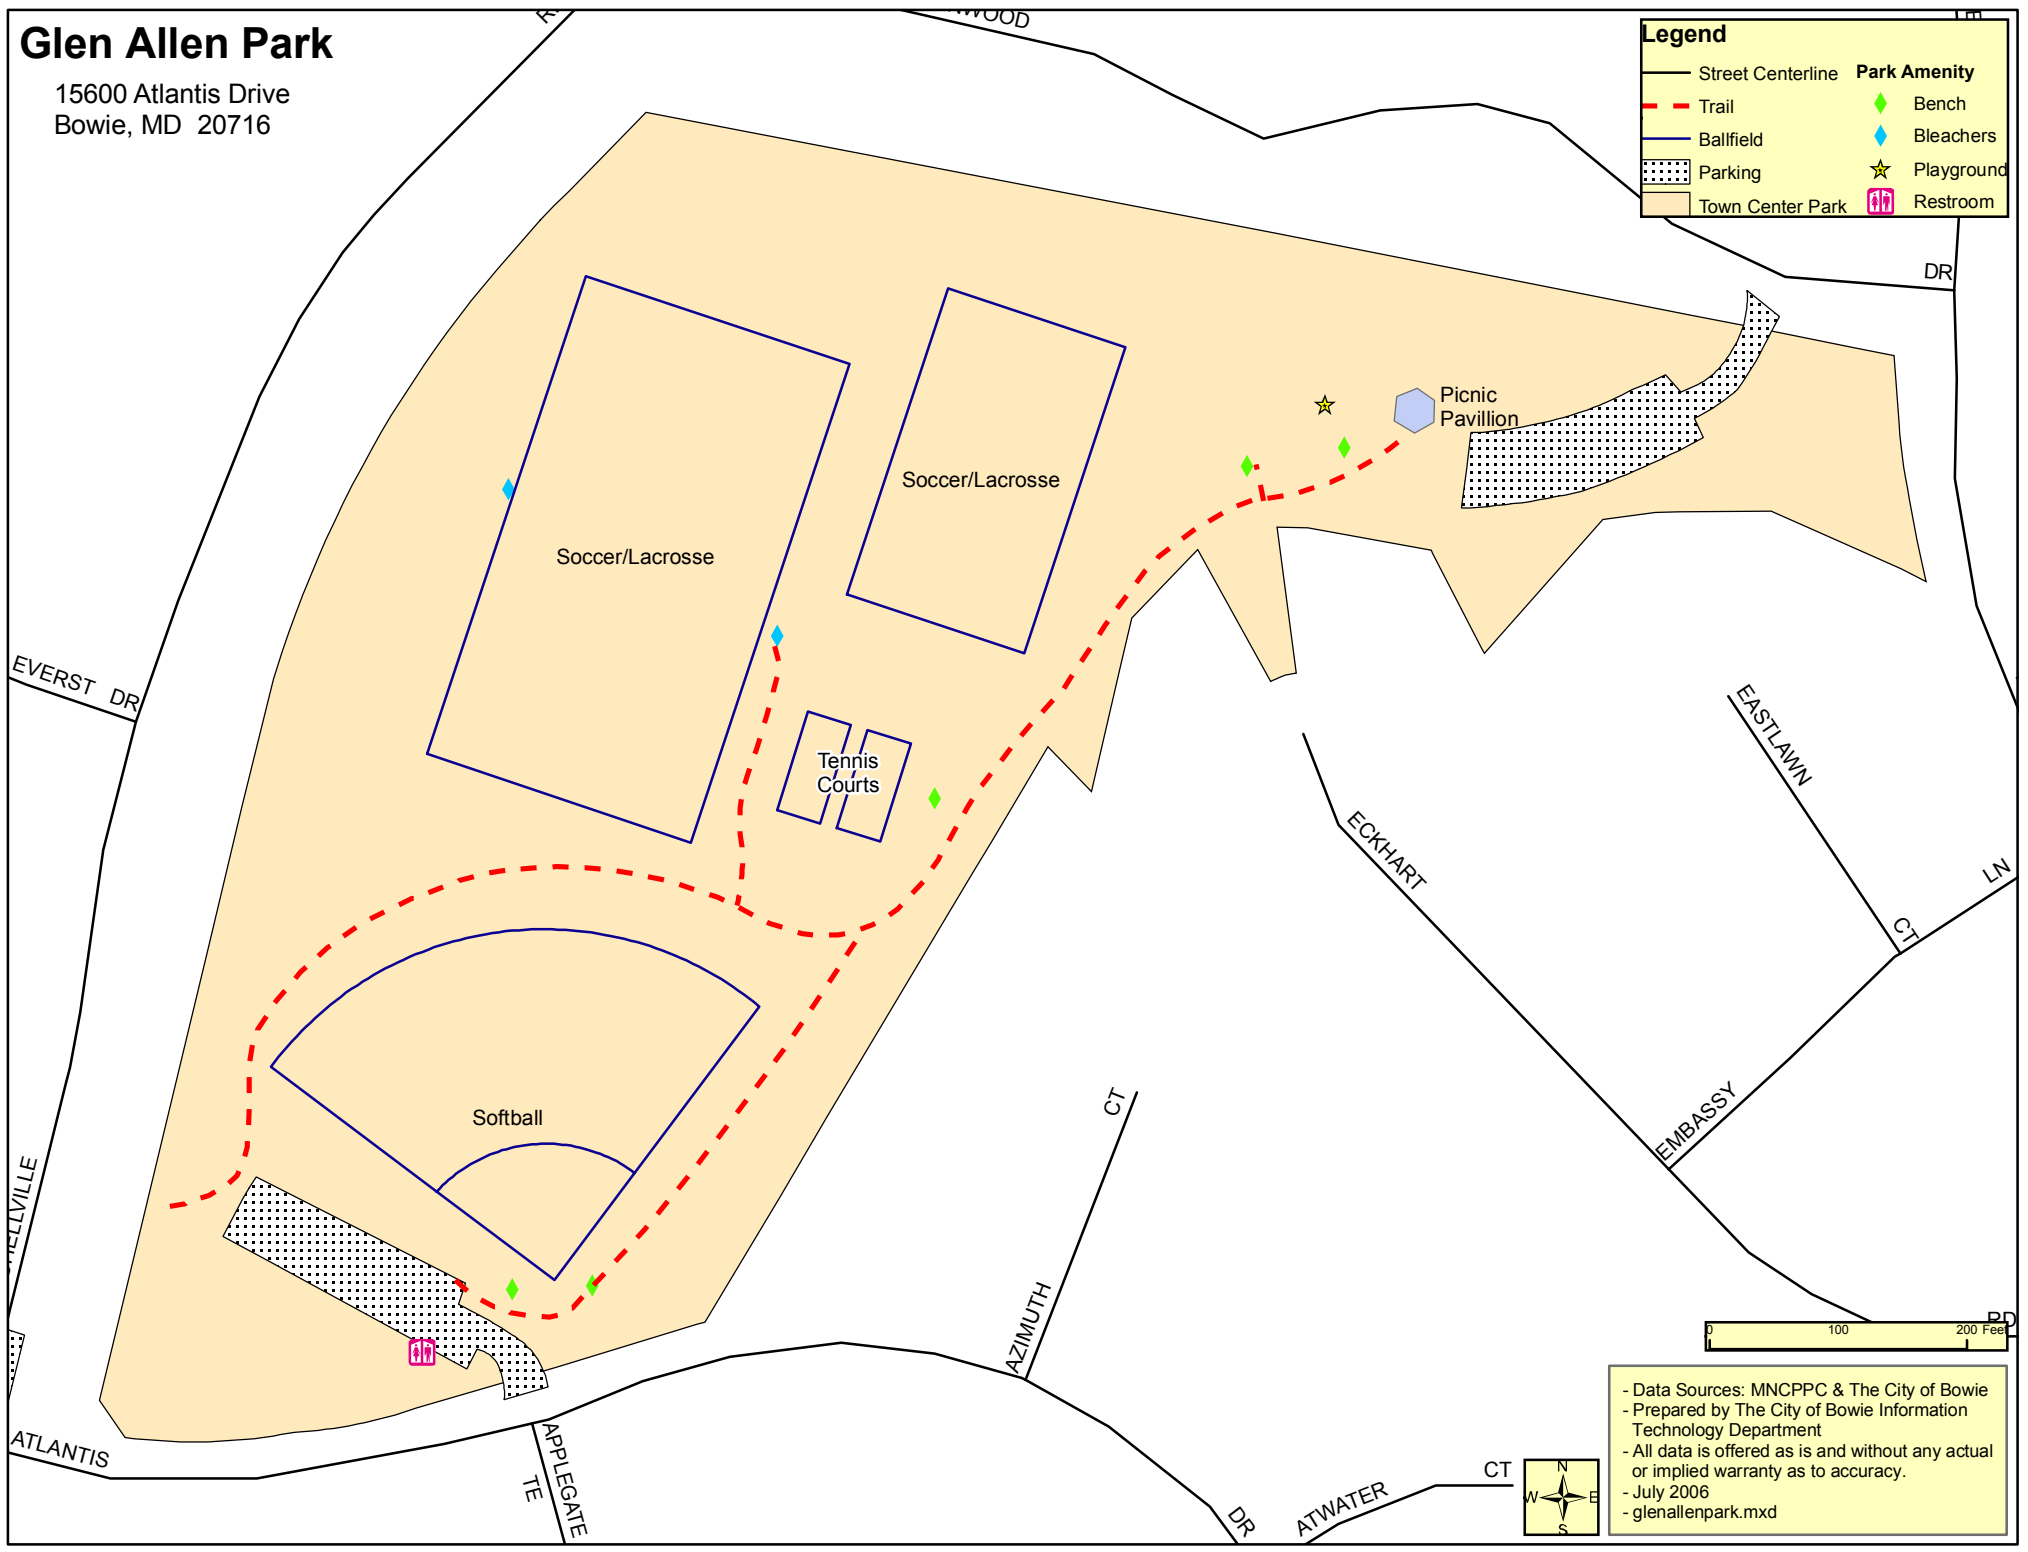

# Glen Allen Park

15600 Atlantis Drive  
Bowie, MD 20716

Legend	
Street Centerline	<b>Park Amenity</b>
Trail	Bench
Ballfield	Bleachers
Parking	Playground
Town Center Park	Restroom

- Data Sources: MNCPPC & The City of Bowie  
- Prepared by The City of Bowie Information Technology Department  
- All data is offered as is and without any actual or implied warranty as to accuracy.  
- July 2006  
- glenallenpark.mxd