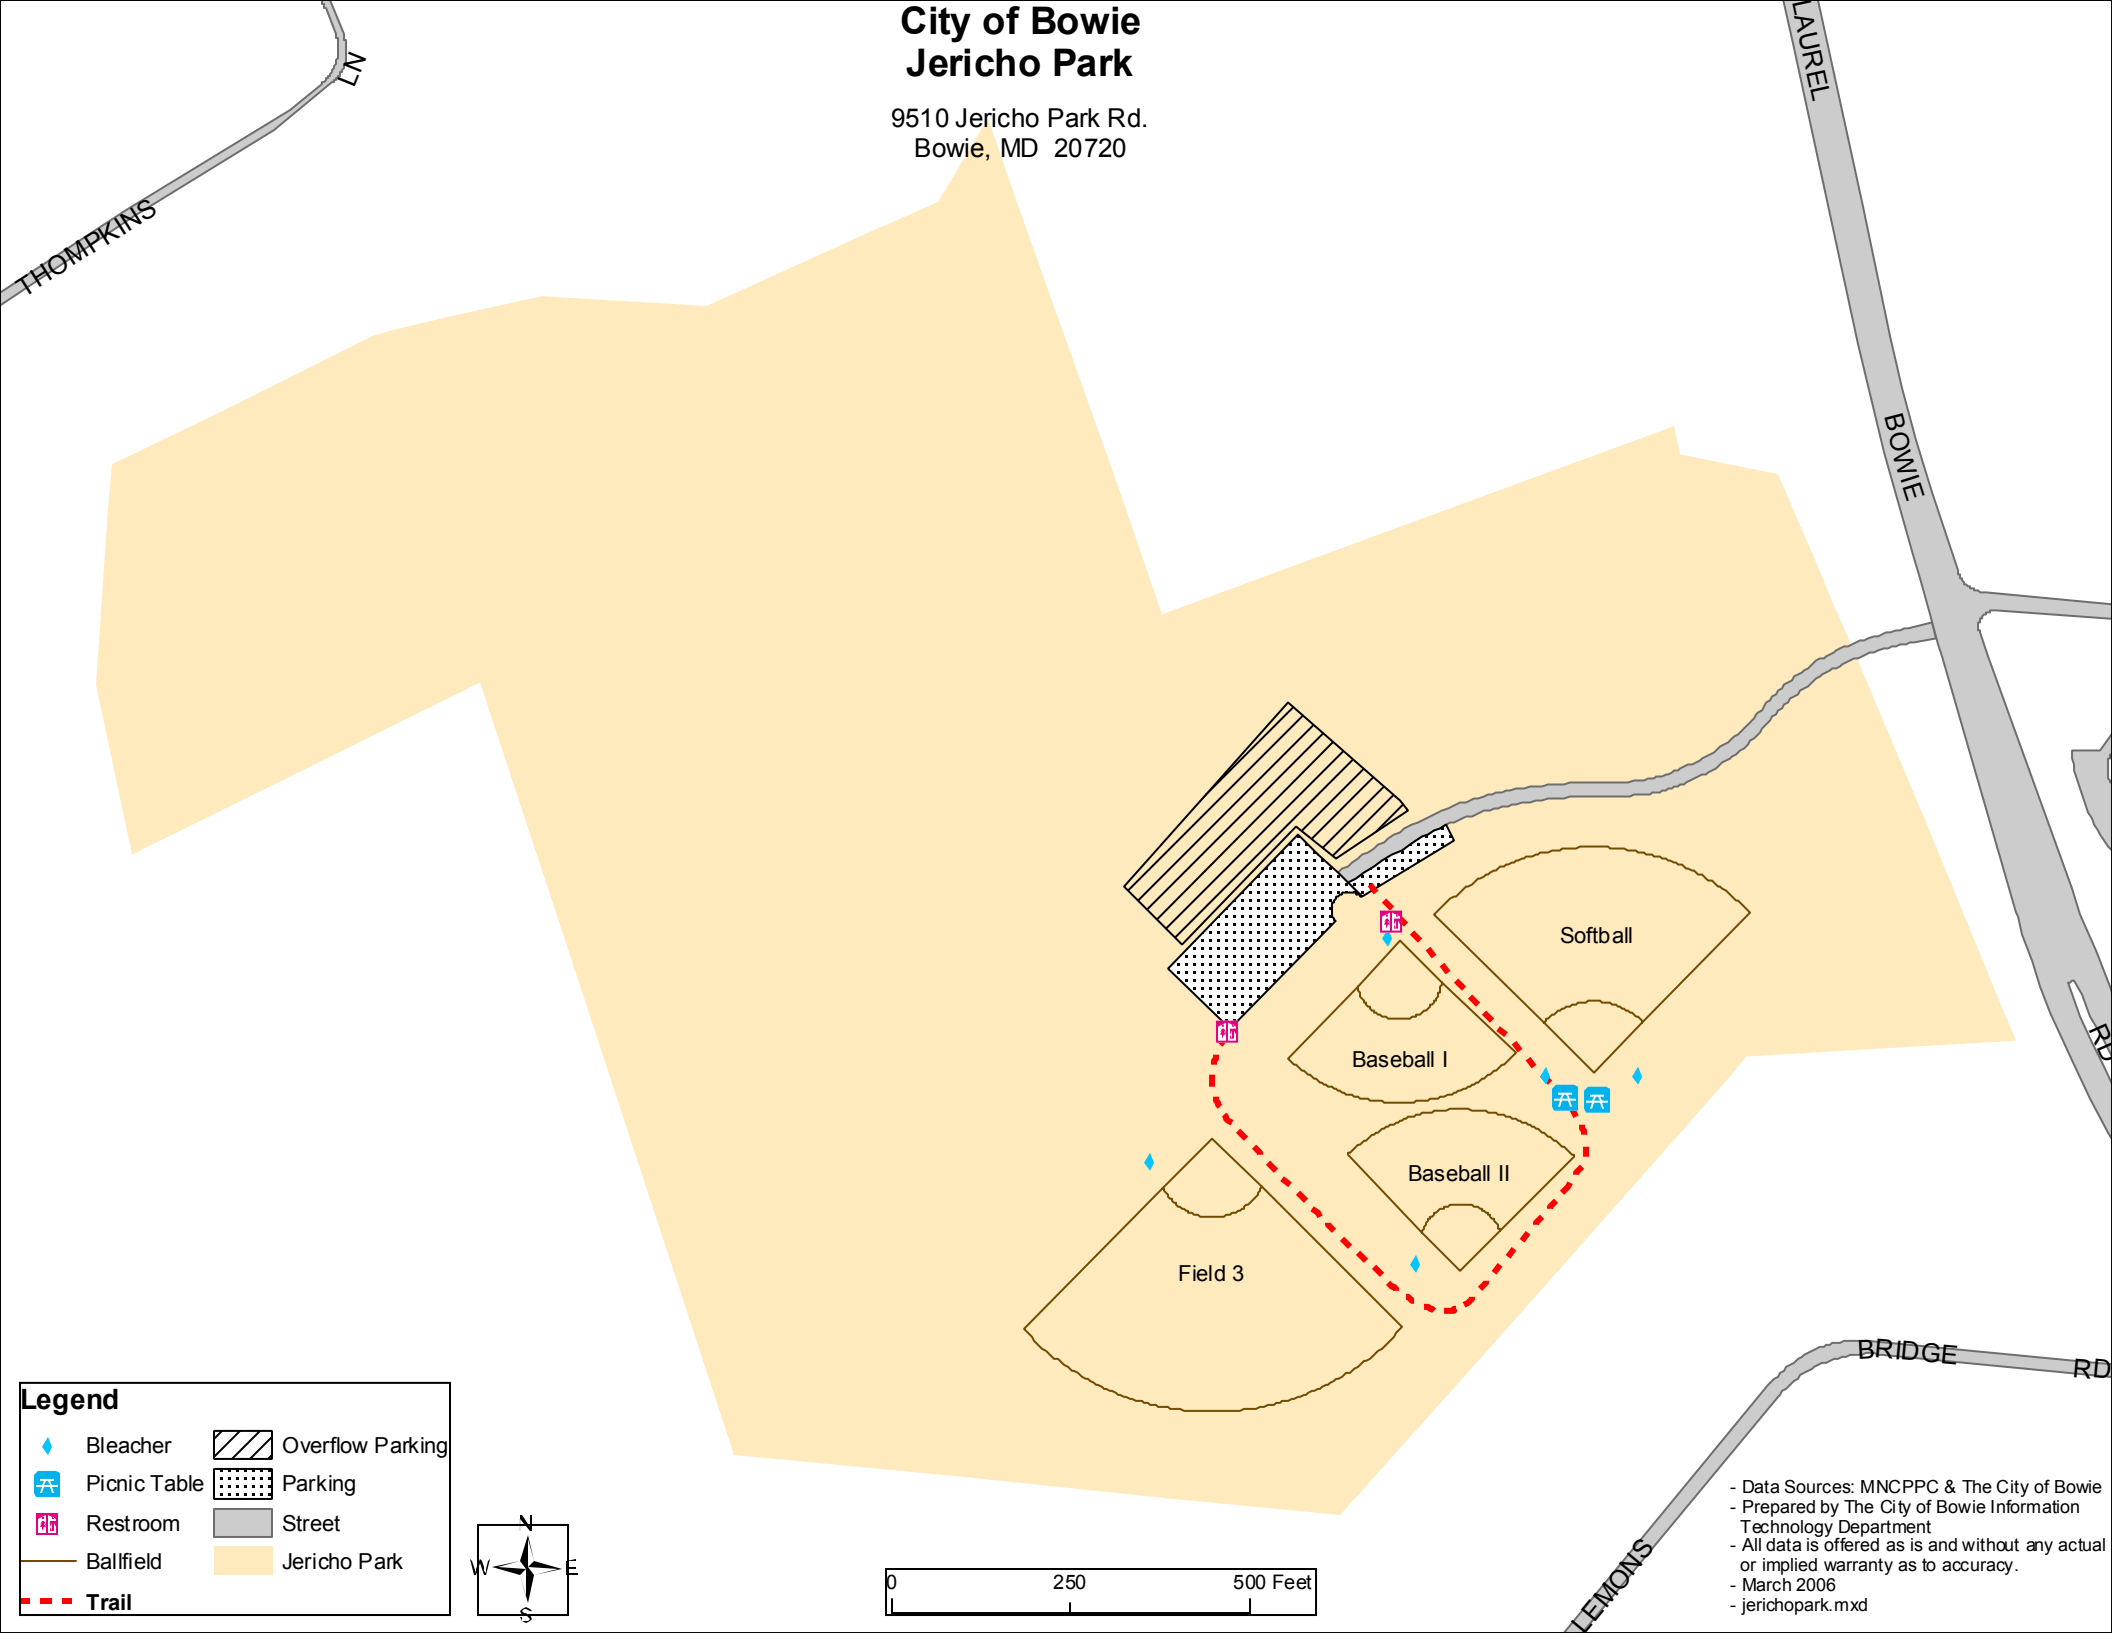

City of Bowie Jericho Park

9510 Jericho Park Rd.
Bowie, MD 20720

Legend

Bleacher	Overflow Parking
Picnic Table	Parking
Restroom	Street
Ballfield	Jericho Park
Trail	

- Data Sources: MNCPPC & The City of Bowie
 - Prepared by The City of Bowie Information Technology Department
 - All data is offered as is and without any actual or implied warranty as to accuracy.
 - March 2006
 - jerichopark.mxd