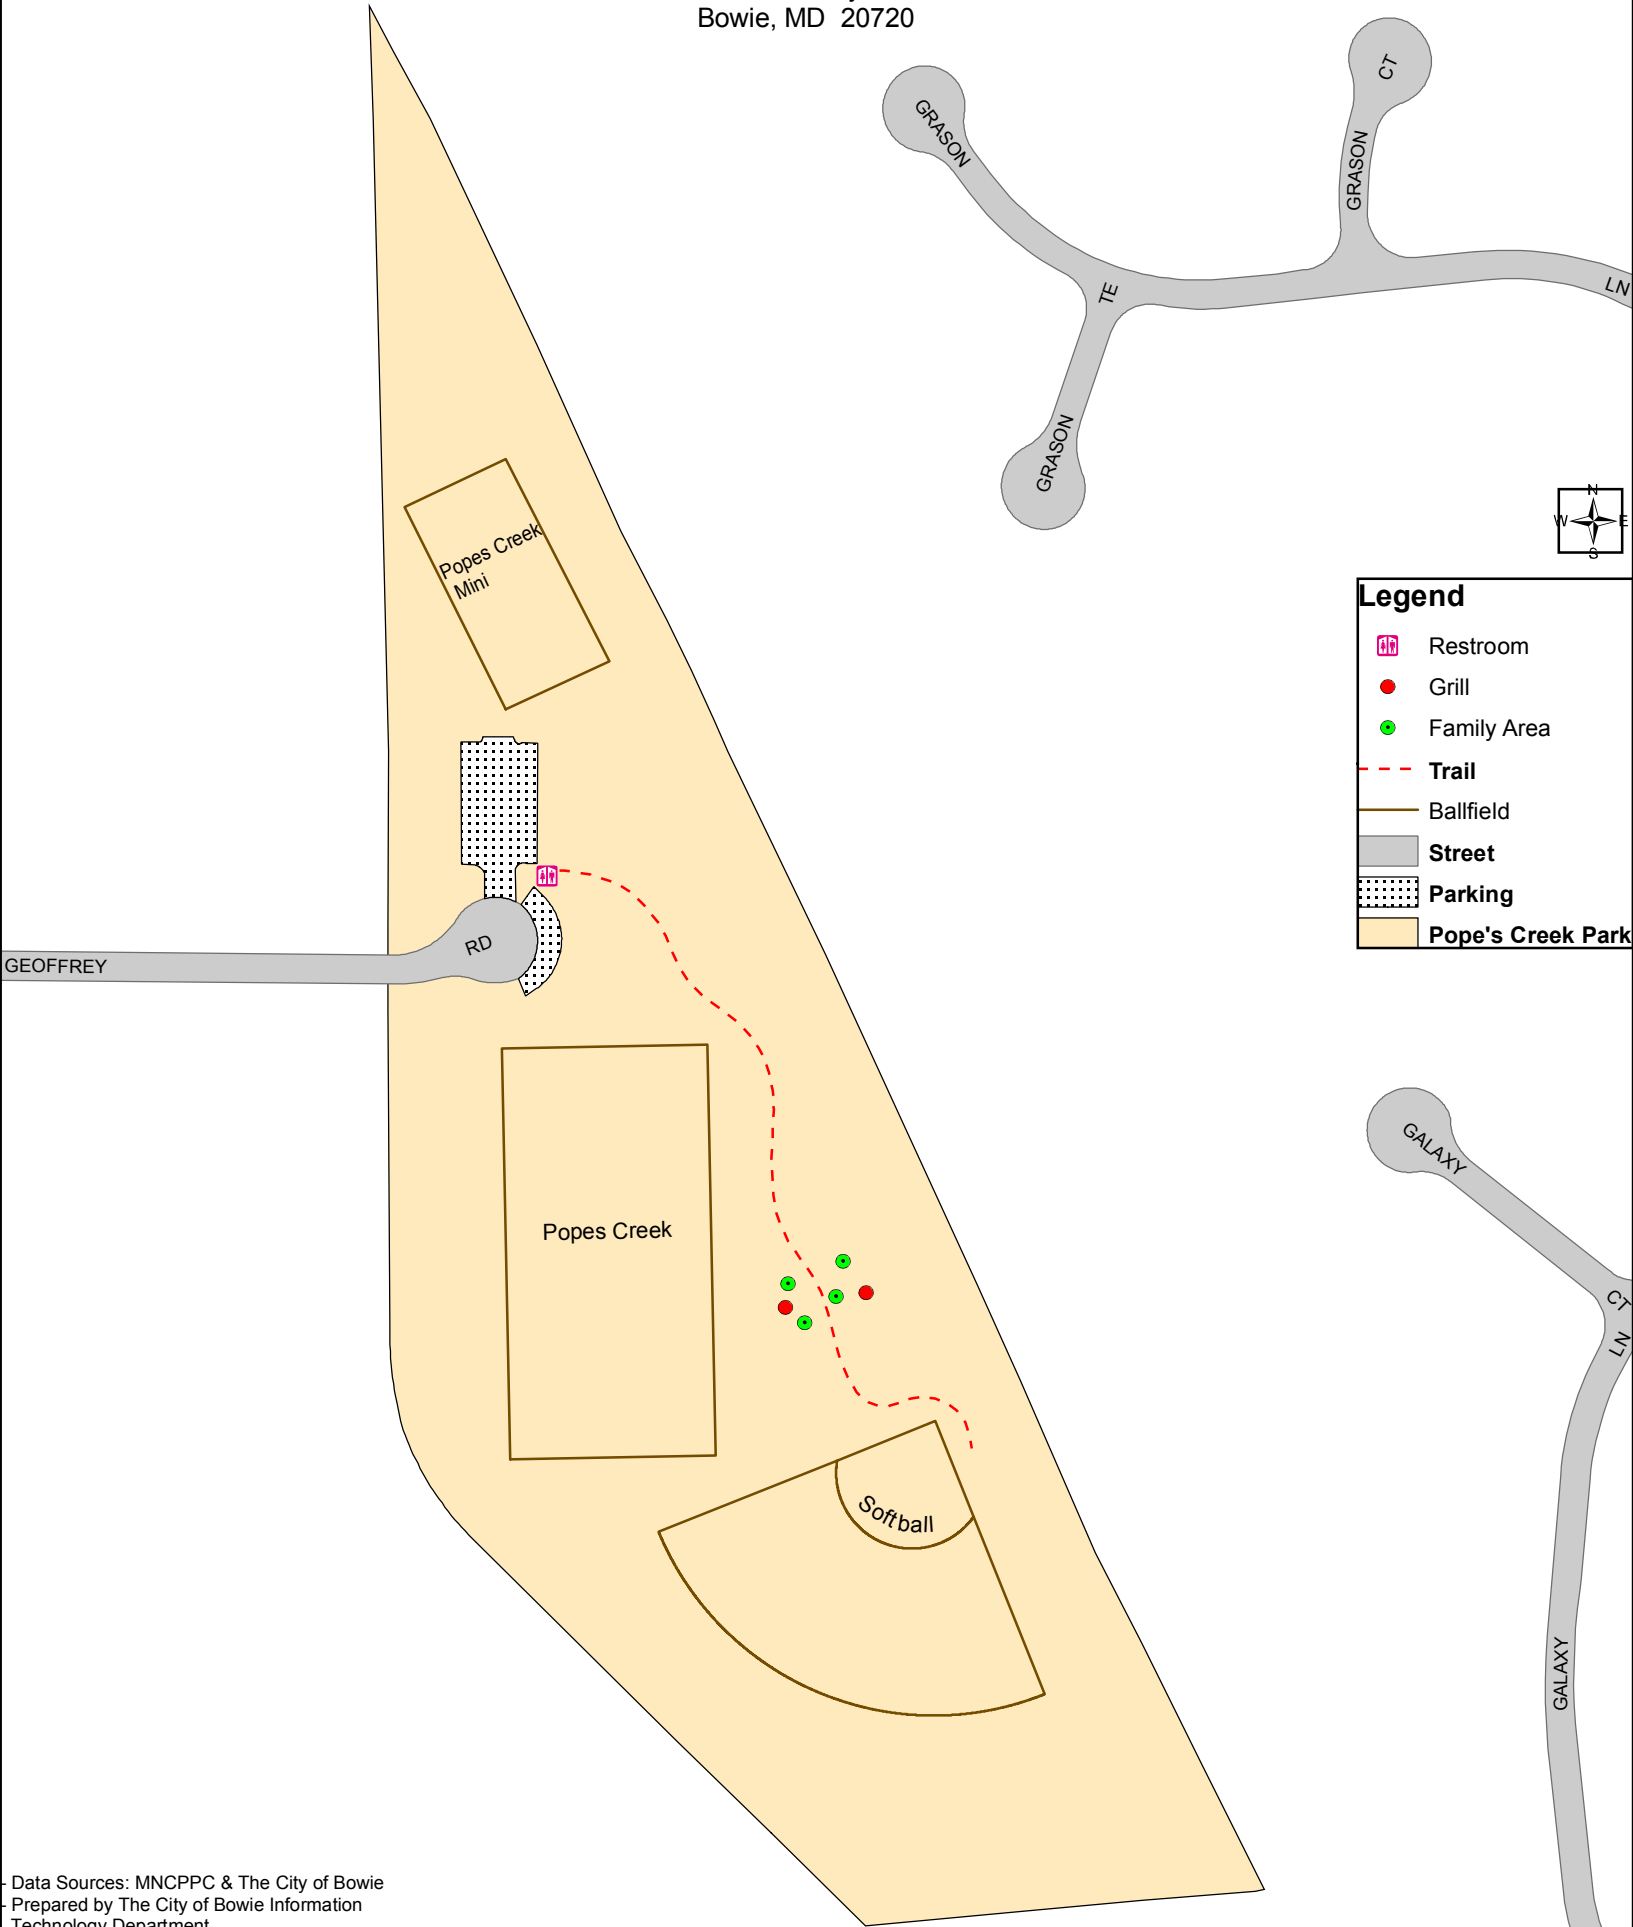

# Pope's Creek Park

13929 Geoffrey Road  
Bowie, MD 20720

Data Sources: MNCPPC & The City of Bowie  
Prepared by The City of Bowie Information  
Technology Department  
All data is offered as is and without any actual  
or implied warranty as to accuracy.  
January 2006  
popescreekpark.mxd