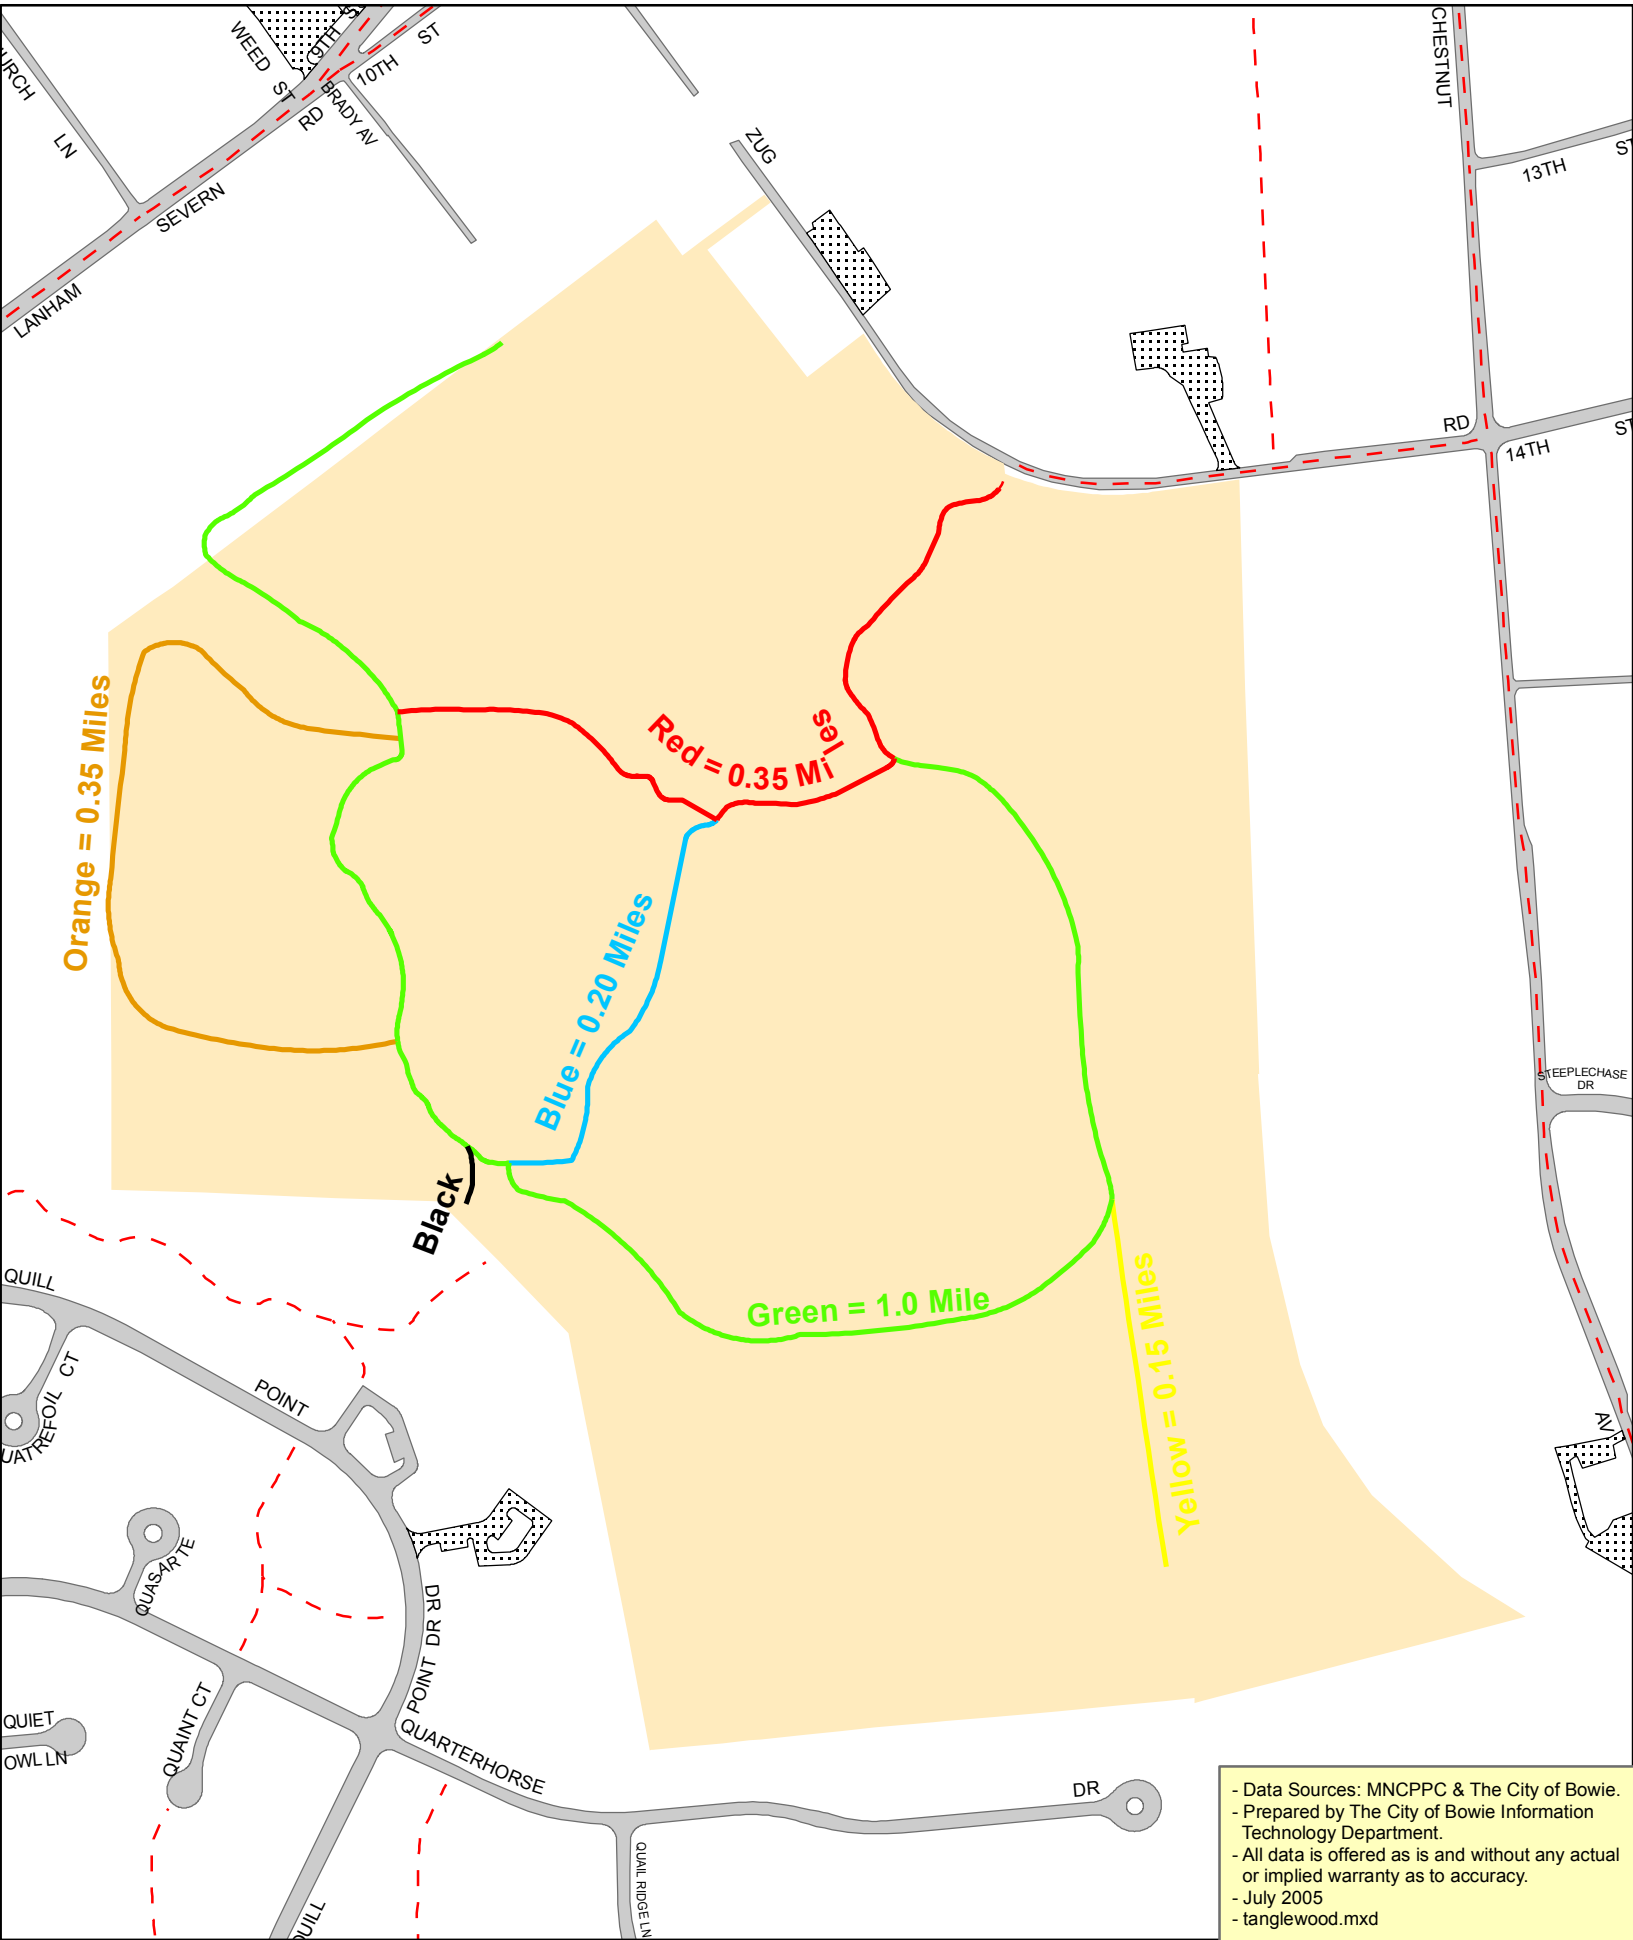

8400 Zug Road
Bowie, MD 20720

Tanglewood Park

1 inch = 400 feet

Legend

- | | |
|-----------------------------------|-----------------|
| Park Trail | Trail |
| TW-1A; TW-1B; TW-1C | Tanglewood Park |
| TW-2A; TW-2B; TW-2D; TW-2E; TW-2F | Street |
| TW-3 | Parking |
| TW-4 | |
| TW-5 | |
| TW-6 | |
| TW-7 | |

- Data Sources: MNCPPC & The City of Bowie.
- Prepared by The City of Bowie Information Technology Department.
- All data is offered as is and without any actual or implied warranty as to accuracy.
- July 2005
- tanglewood.mxd