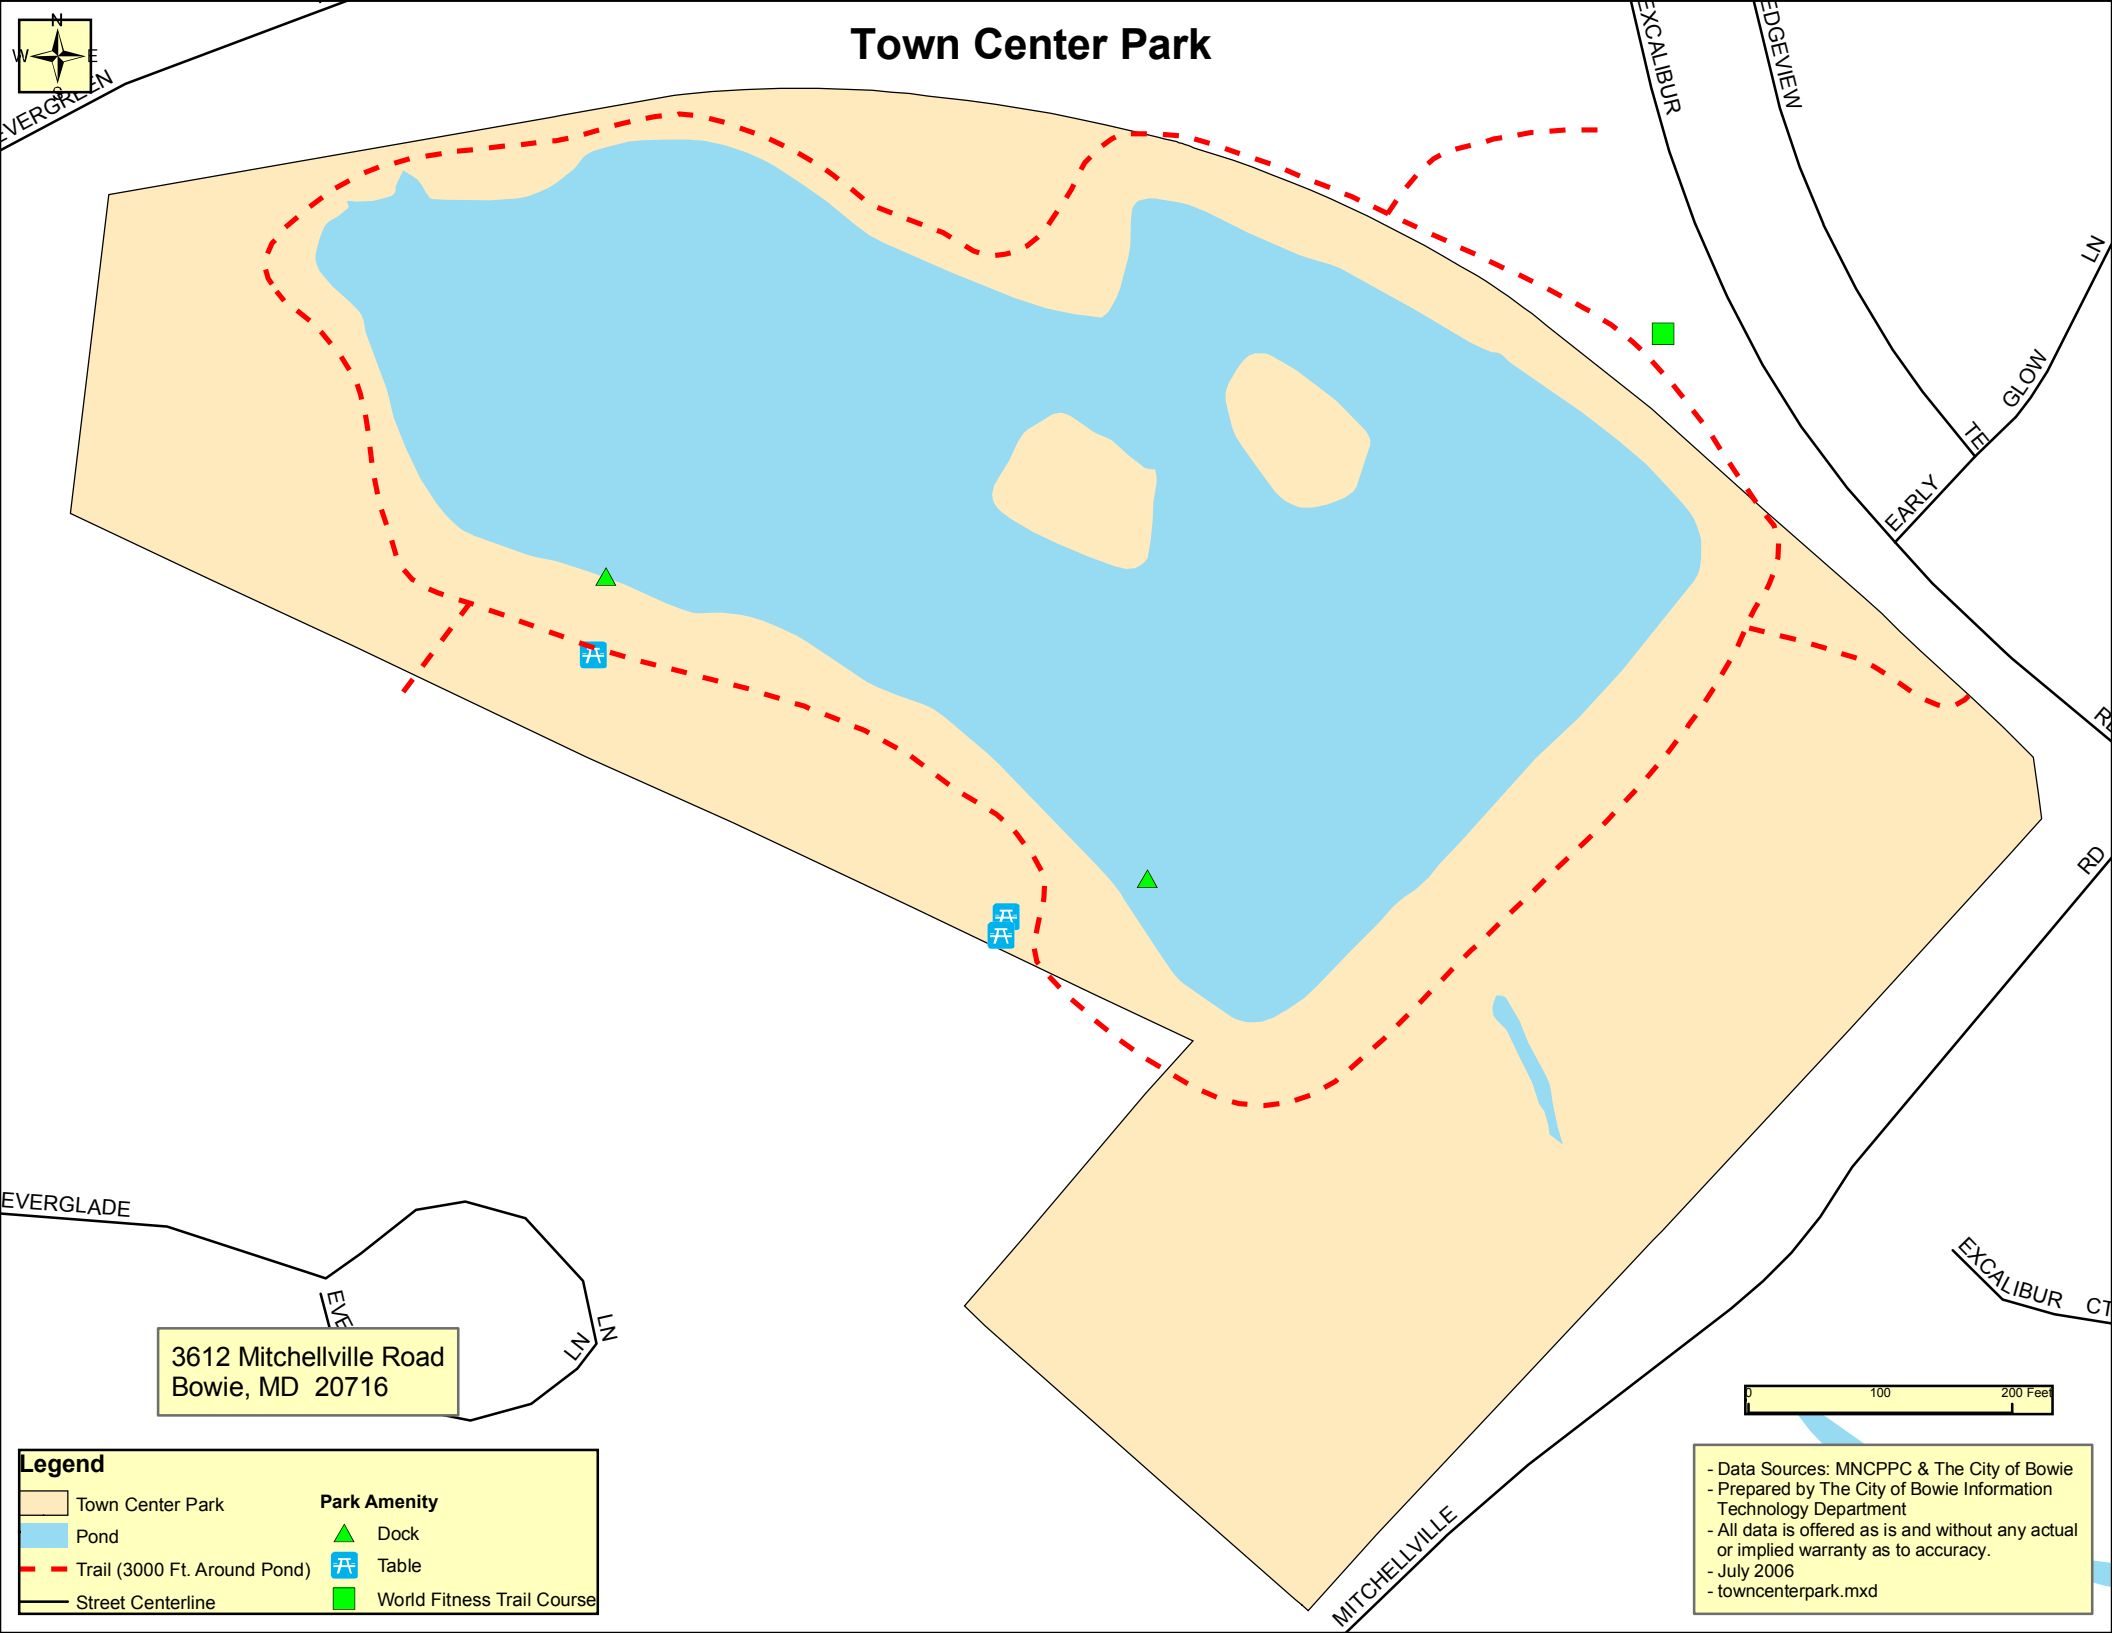

# Town Center Park

3612 Mitchellville Road  
Bowie, MD 20716

**Legend**

Town Center Park	<b>Park Amenity</b>
Pond	Dock
Trail (3000 Ft. Around Pond)	Table
Street Centerline	World Fitness Trail Course

- Data Sources: MNCPPC & The City of Bowie  
- Prepared by The City of Bowie Information Technology Department  
- All data is offered as is and without any actual or implied warranty as to accuracy.  
- July 2006  
- towncenterpark.mxd