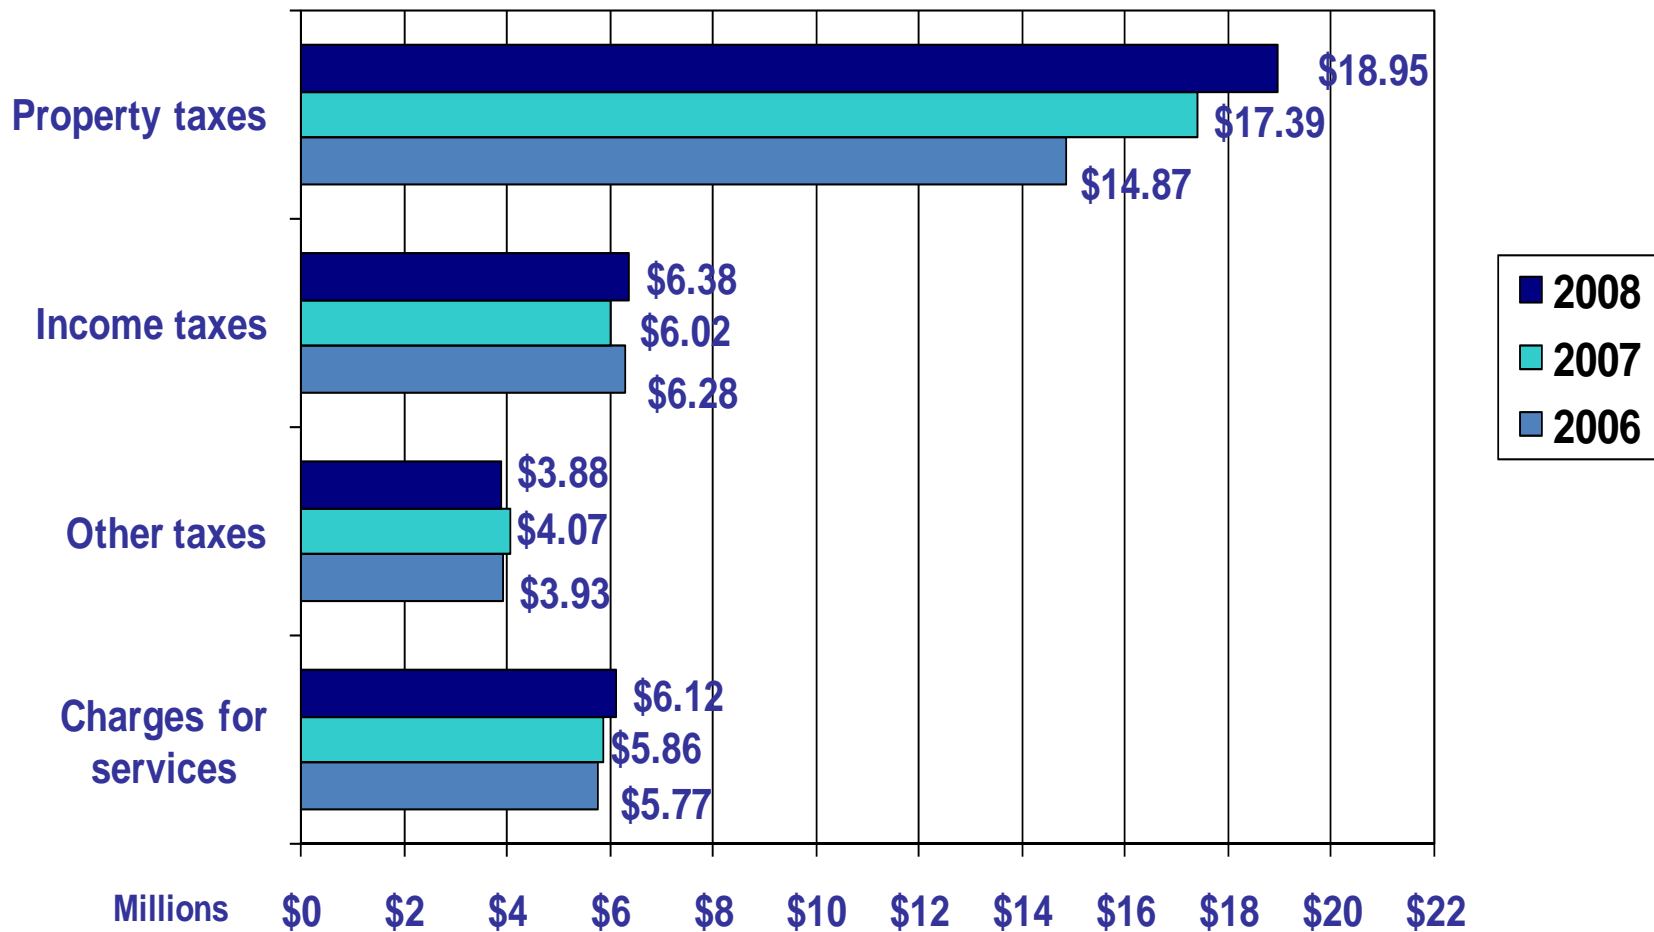

Governmental Activities

Business – Type Activities

City of Bowie, Maryland Primary Government Revenue

*includes general revenues

City of Bowie, Maryland General & Program Revenues

● ● ● | **City of Bowie, Maryland**
Total Primary Government Expenditures