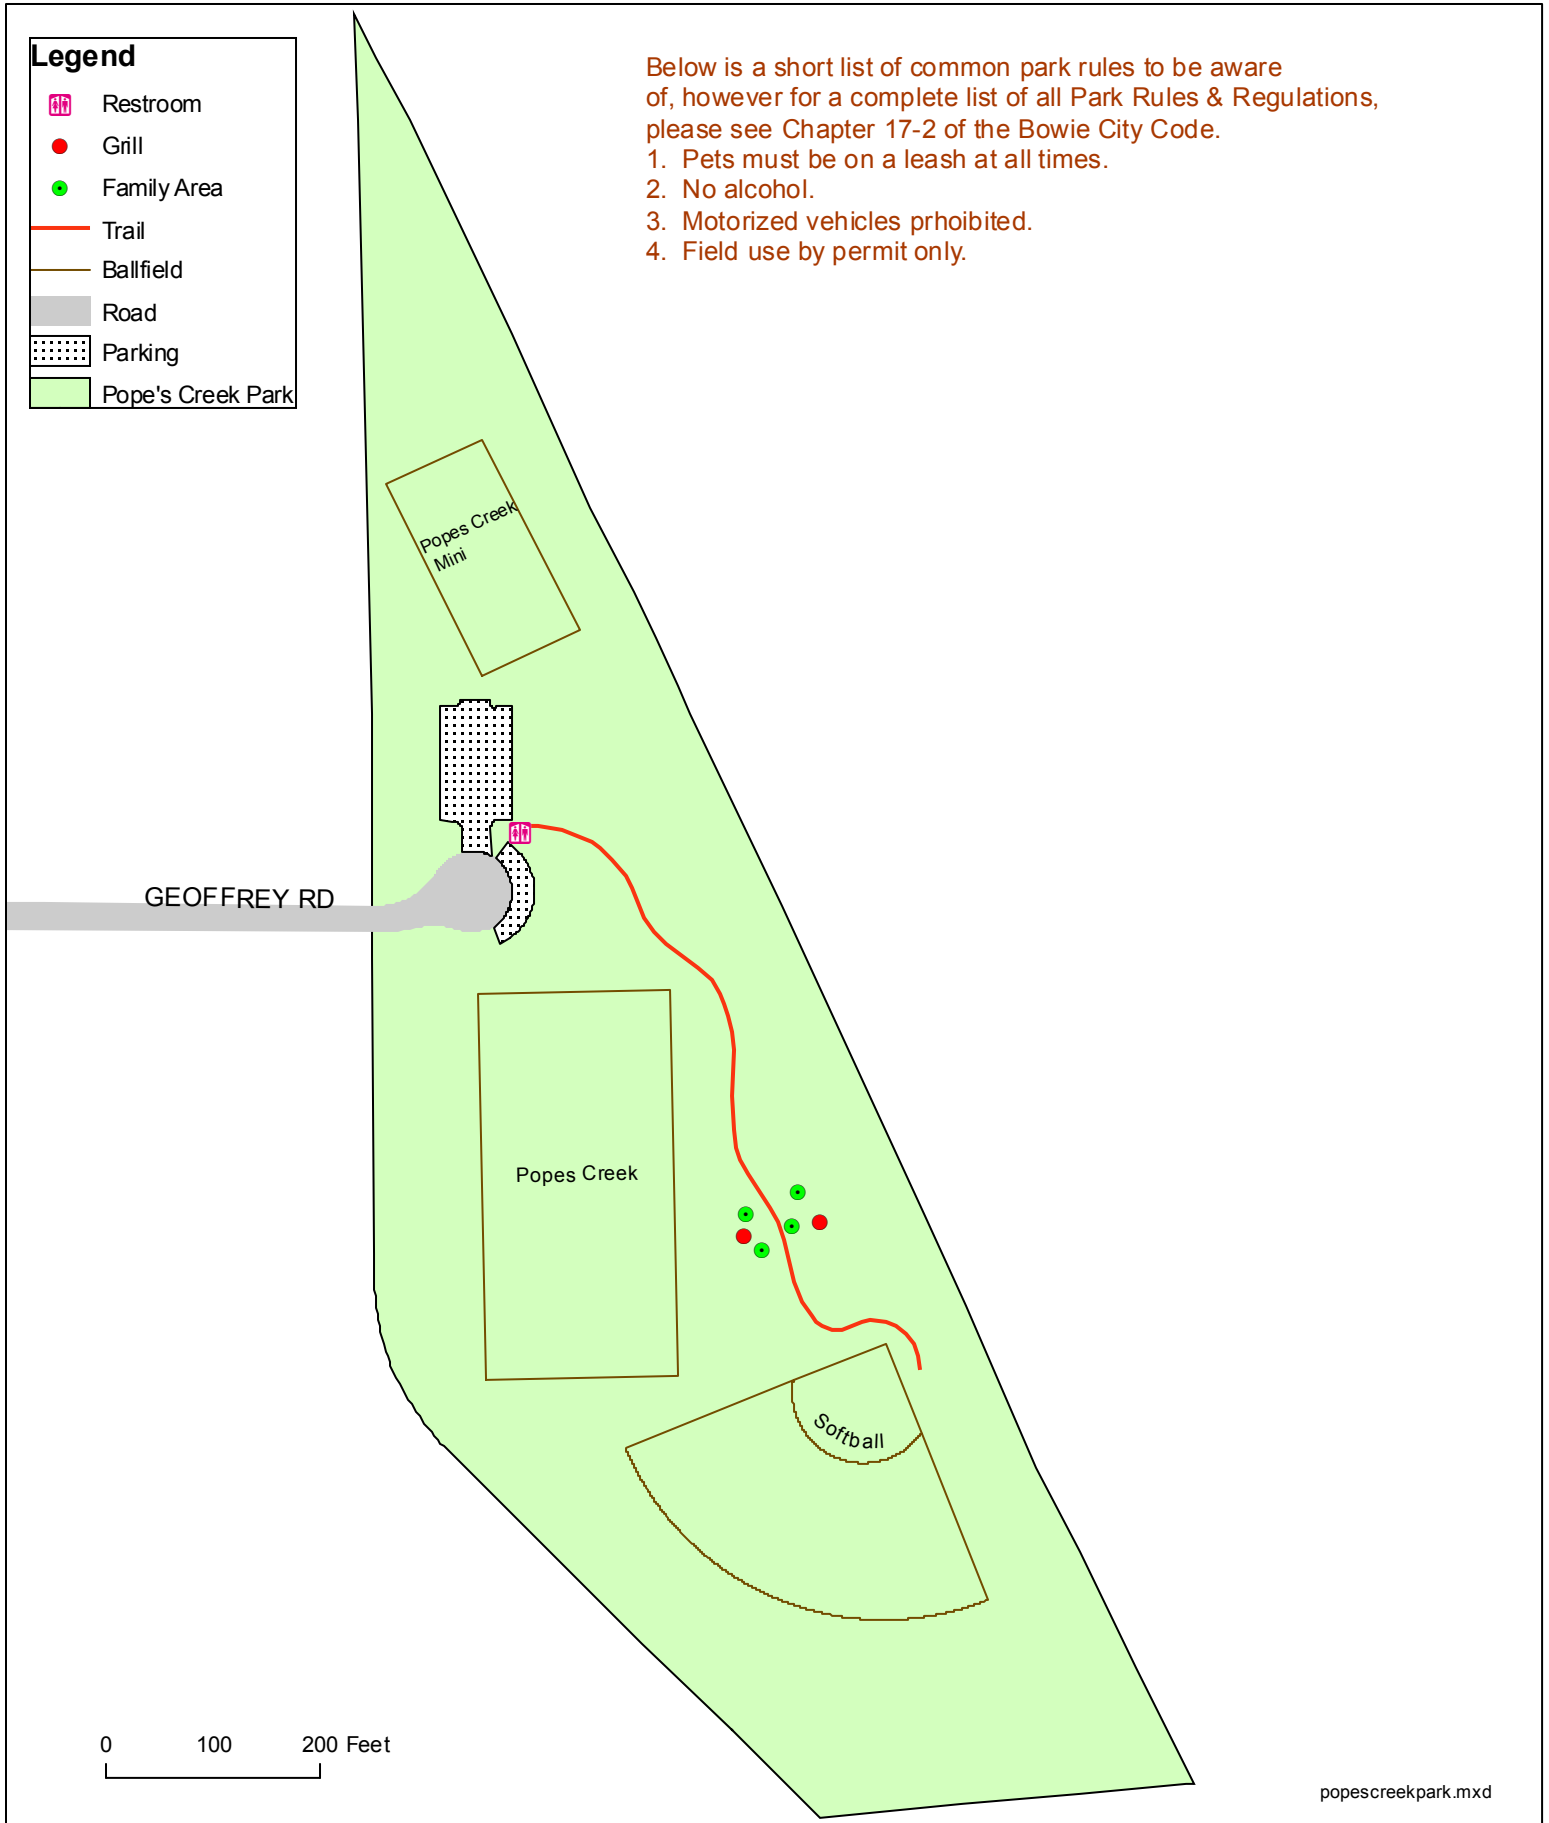

## Legend

-  Restroom
-  Grill
-  Family Area
-  Trail
-  Ballfield
-  Road
-  Parking
-  Pope's Creek Park

Below is a short list of common park rules to be aware of, however for a complete list of all Park Rules & Regulations, please see Chapter 17-2 of the Bowie City Code.

1. Pets must be on a leash at all times.
2. No alcohol.
3. Motorized vehicles prohibited.
4. Field use by permit only.

0 100 200 Feet