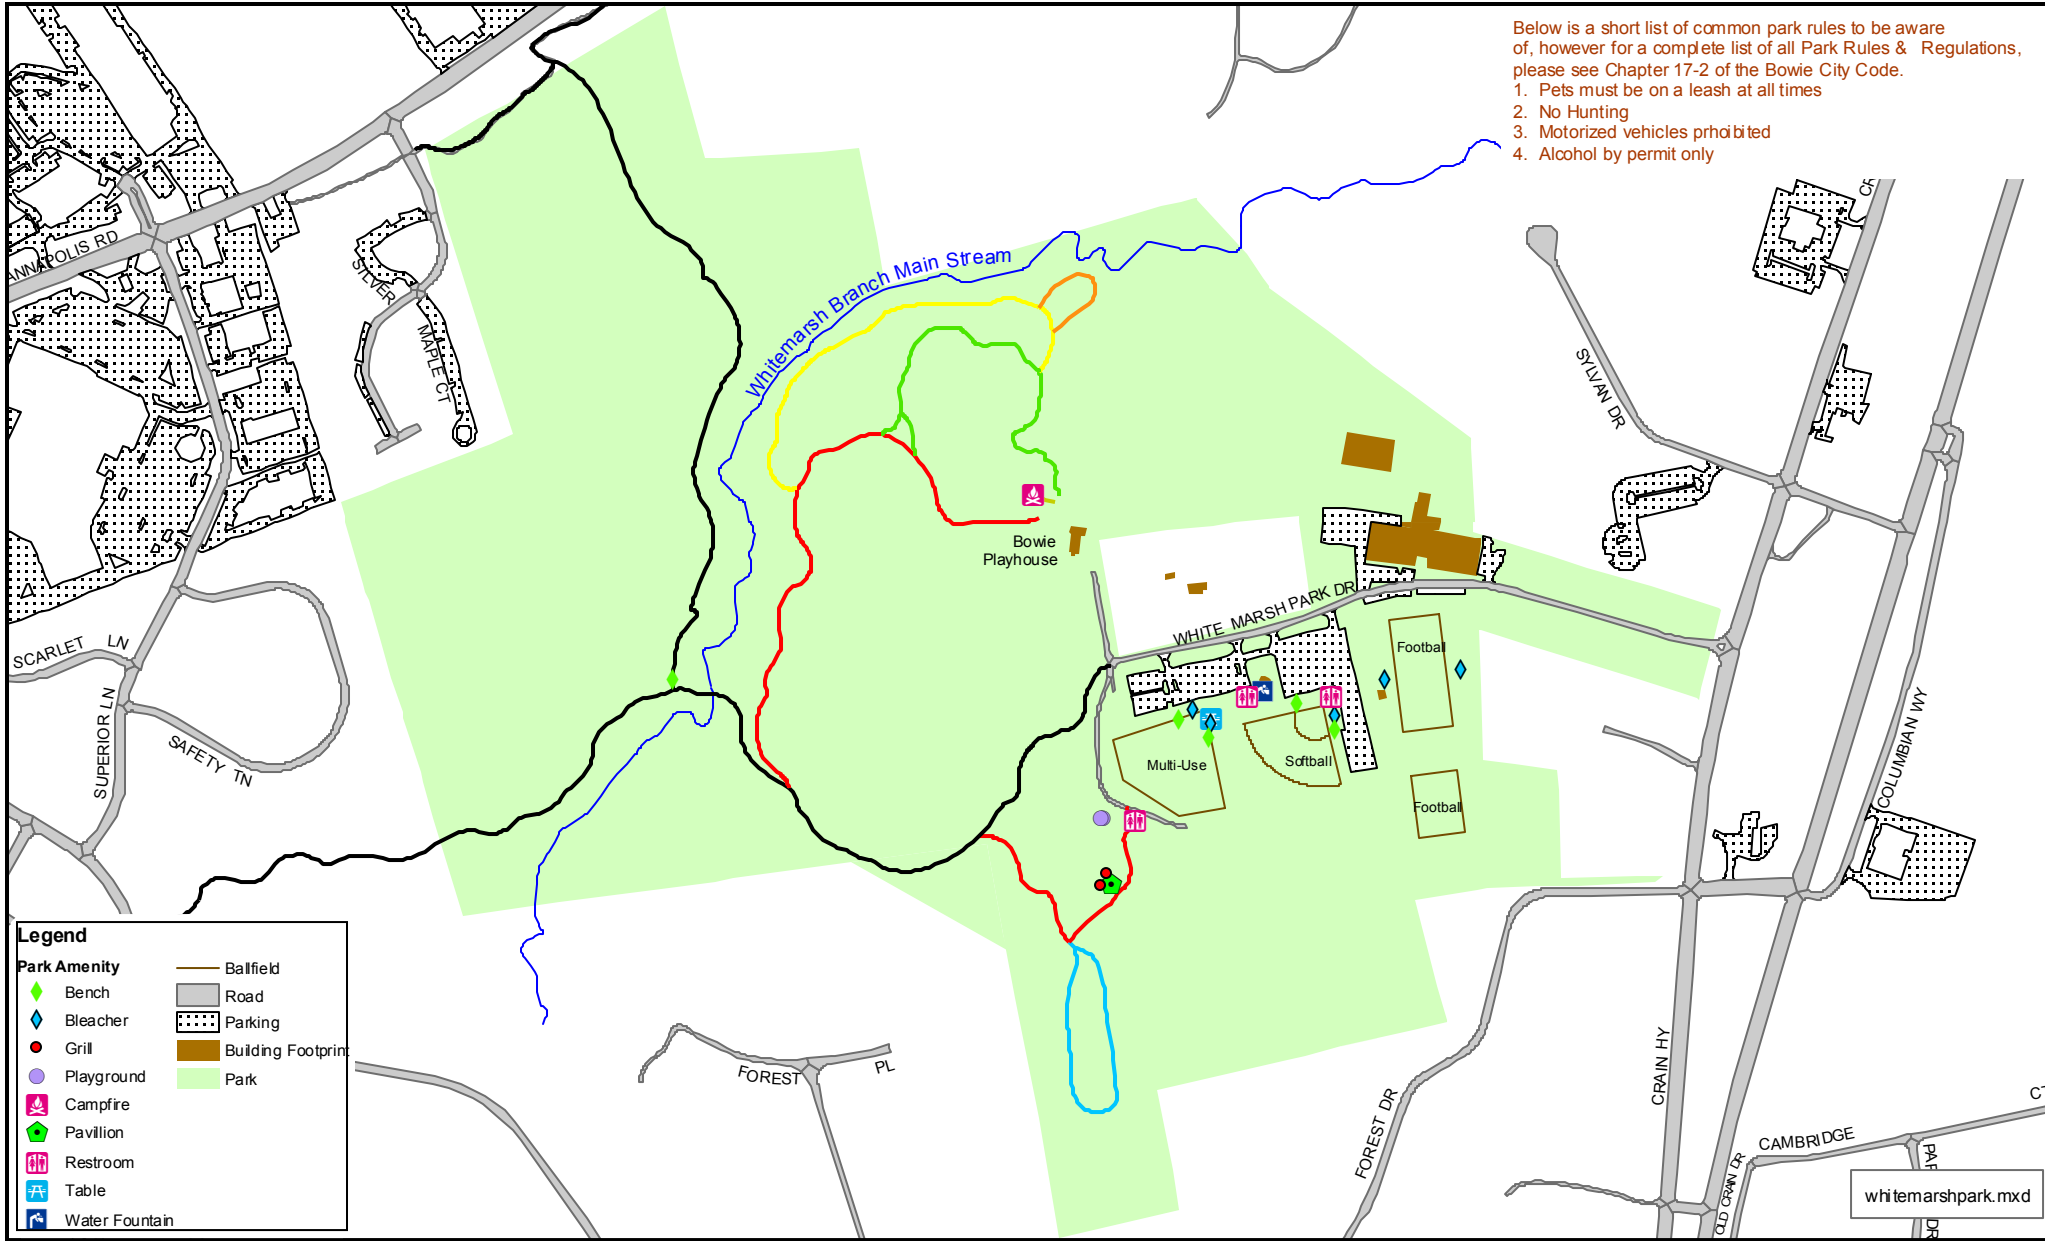

0 250 500 Feet

Whitemarsh Park

100 White Marsh Park Drive
Bowie, MD 20715

The City of Bowie
Department of Parks and Recreation
2614 Kenhill Drive
Bowie, MD 20715
(301) 809-3011
<http://www.cityofbowie.org/parks/index.asp>

Below is a short list of common park rules to be aware of, however for a complete list of all Park Rules & Regulations, please see Chapter 17-2 of the Bowie City Code.

1. Pets must be on a leash at all times
2. No Hunting
3. Motorized vehicles prohibited
4. Alcohol by permit only

Legend

Park Amenity	Ballfield
Bench	Road
Bleacher	Parking
Grill	Building Footprint
Playground	Park
Campfire	
Pavillion	
Restroom	
Table	
Water Fountain	

Trail Name: Campfire Trail
Length: 65 Feet
Type: Unpaved
Terrain: Flat

Trail Name: Discovery Nature
Length: 3100 Feet
Type: Unpaved
Terrain: Moderate

Trail Name: Lower Vistas
Length: 1500 Feet
Type: Unpaved
Terrain: Moderate

Trail Name: Tulip Loop Trail
Length: 1200 Feet
Type: Unpaved
Terrain: Flat

Trail Name: Vistas
Length: 1500 Feet
Type: Unpaved
Terrain: Moderate

Trail Name: Whitemarsh Branch Overlook
Geocache Coordinates: 38° 58' 46" N
76° 43' 23" W
Length: 500 Feet
Type: Unpaved
Terrain: Flat

Trail Name: Whitemarsh Park Trail
Geocache Coordinates: 38° 58' 33" N
76° 43' 38" W
Length: 7335 Feet
Type: Paved
Terrain: Moderate to Steep