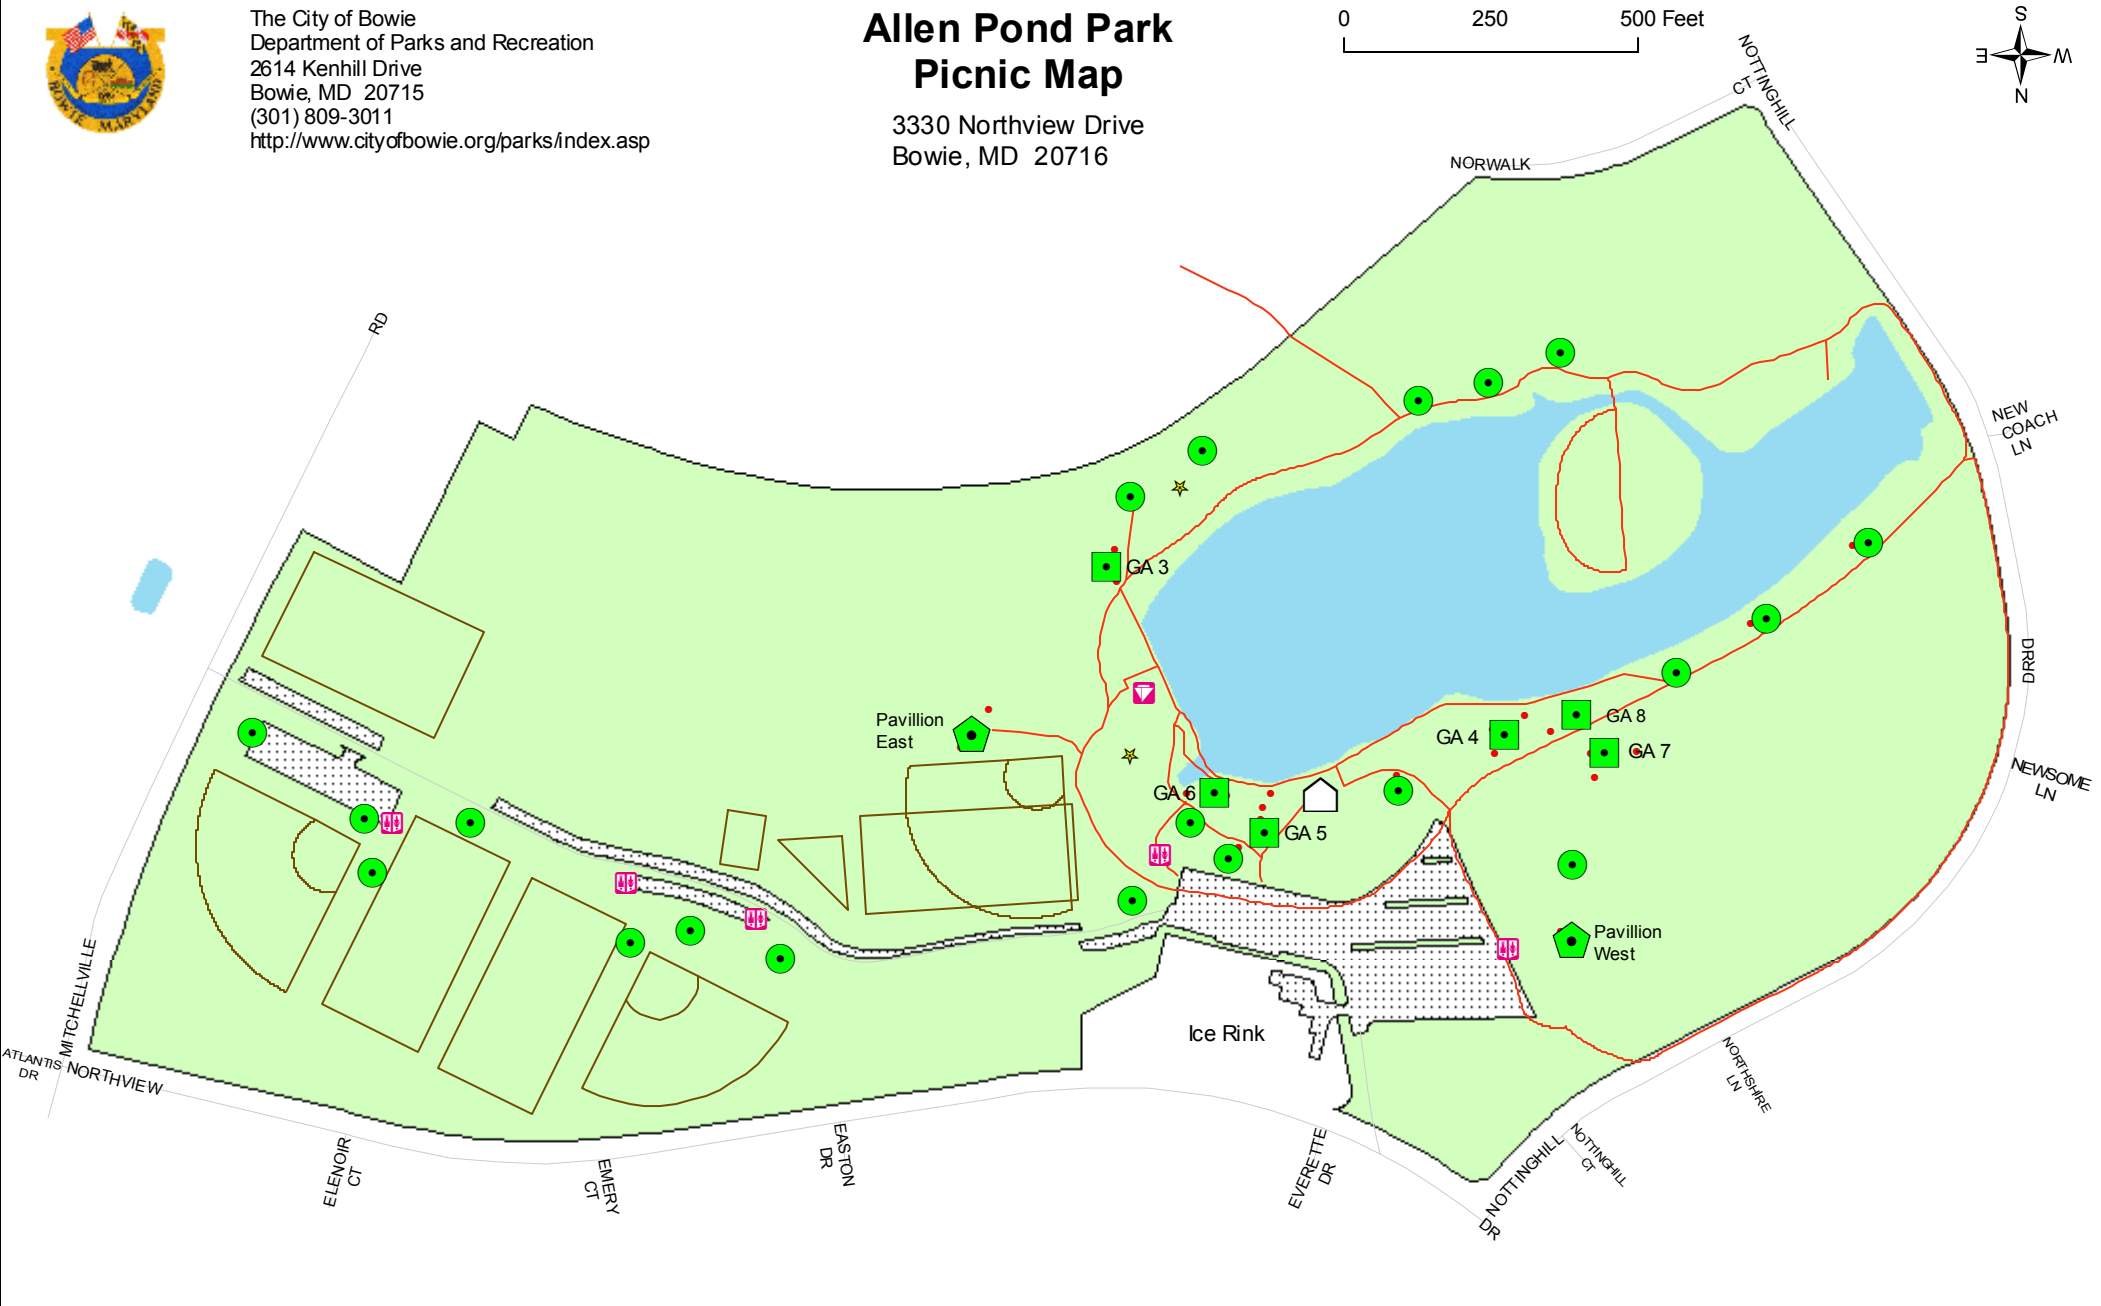

The City of Bowie
 Department of Parks and Recreation
 2614 Kenhill Drive
 Bowie, MD 20715
 (301) 809-3011
<http://www.cityofbowie.org/parks/index.asp>

Allen Pond Park Picnic Map

3330 Northview Drive
 Bowie, MD 20716

- Below is a short list of common park rules to be aware of, however for a complete list of all Park Rules & Regulations, please see Chapter 17-2 of the Bowie City Code.
1. Pets must be on a leash at all times.
 2. No amplified sound.
 3. Canopies and tents by permit only.
 4. Alcohol by permit only.

Legend		
• Grill	Picnic Areas	— Ballfield
★ Playground	TYPE	— Trail
🚻 Restroom	● Family Area	▨ Parking
🚤 Boat House	■ Group Area	■ Hydrologic Feature
🏠 Amphitheater	⬠ Pavillion	■ Allen Pond Park