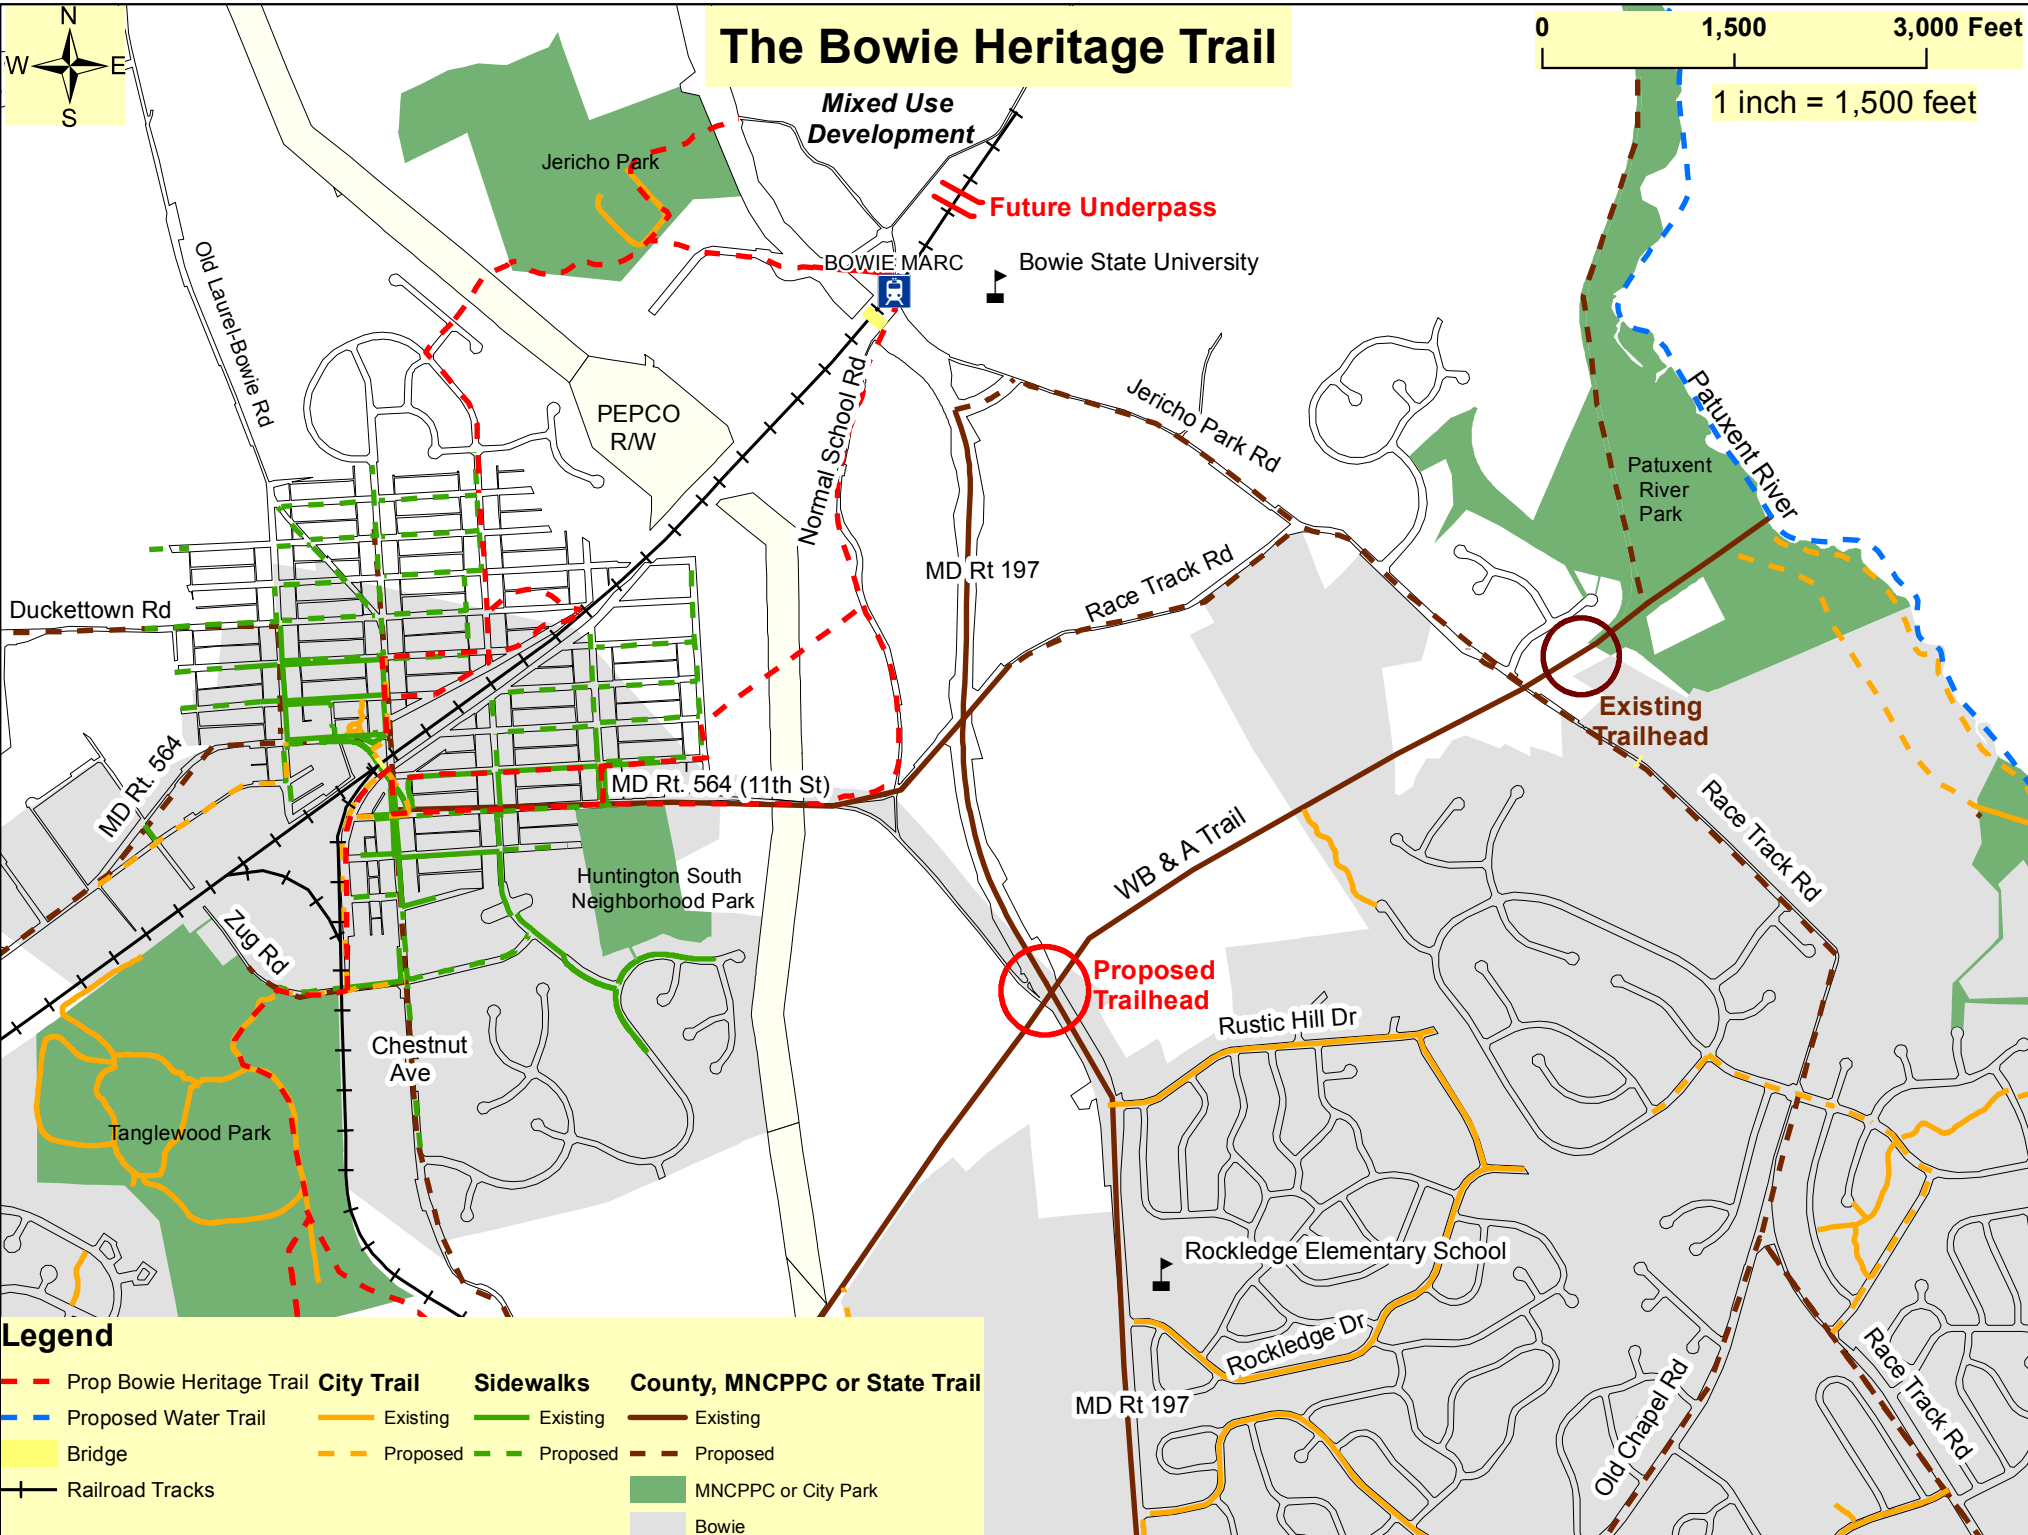

The Bowie Heritage Trail

Legend			
- - - Prop Bowie Heritage Trail	City Trail	- - - Sidewalks	- - - County, MNCPPC or State Trail
- - - Proposed Water Trail	— Existing	— Existing	— Existing
 Bridge	- - - Proposed	- - - Proposed	- - - Proposed
Railroad Tracks	 MNCPPC or City Park	 Bowie	