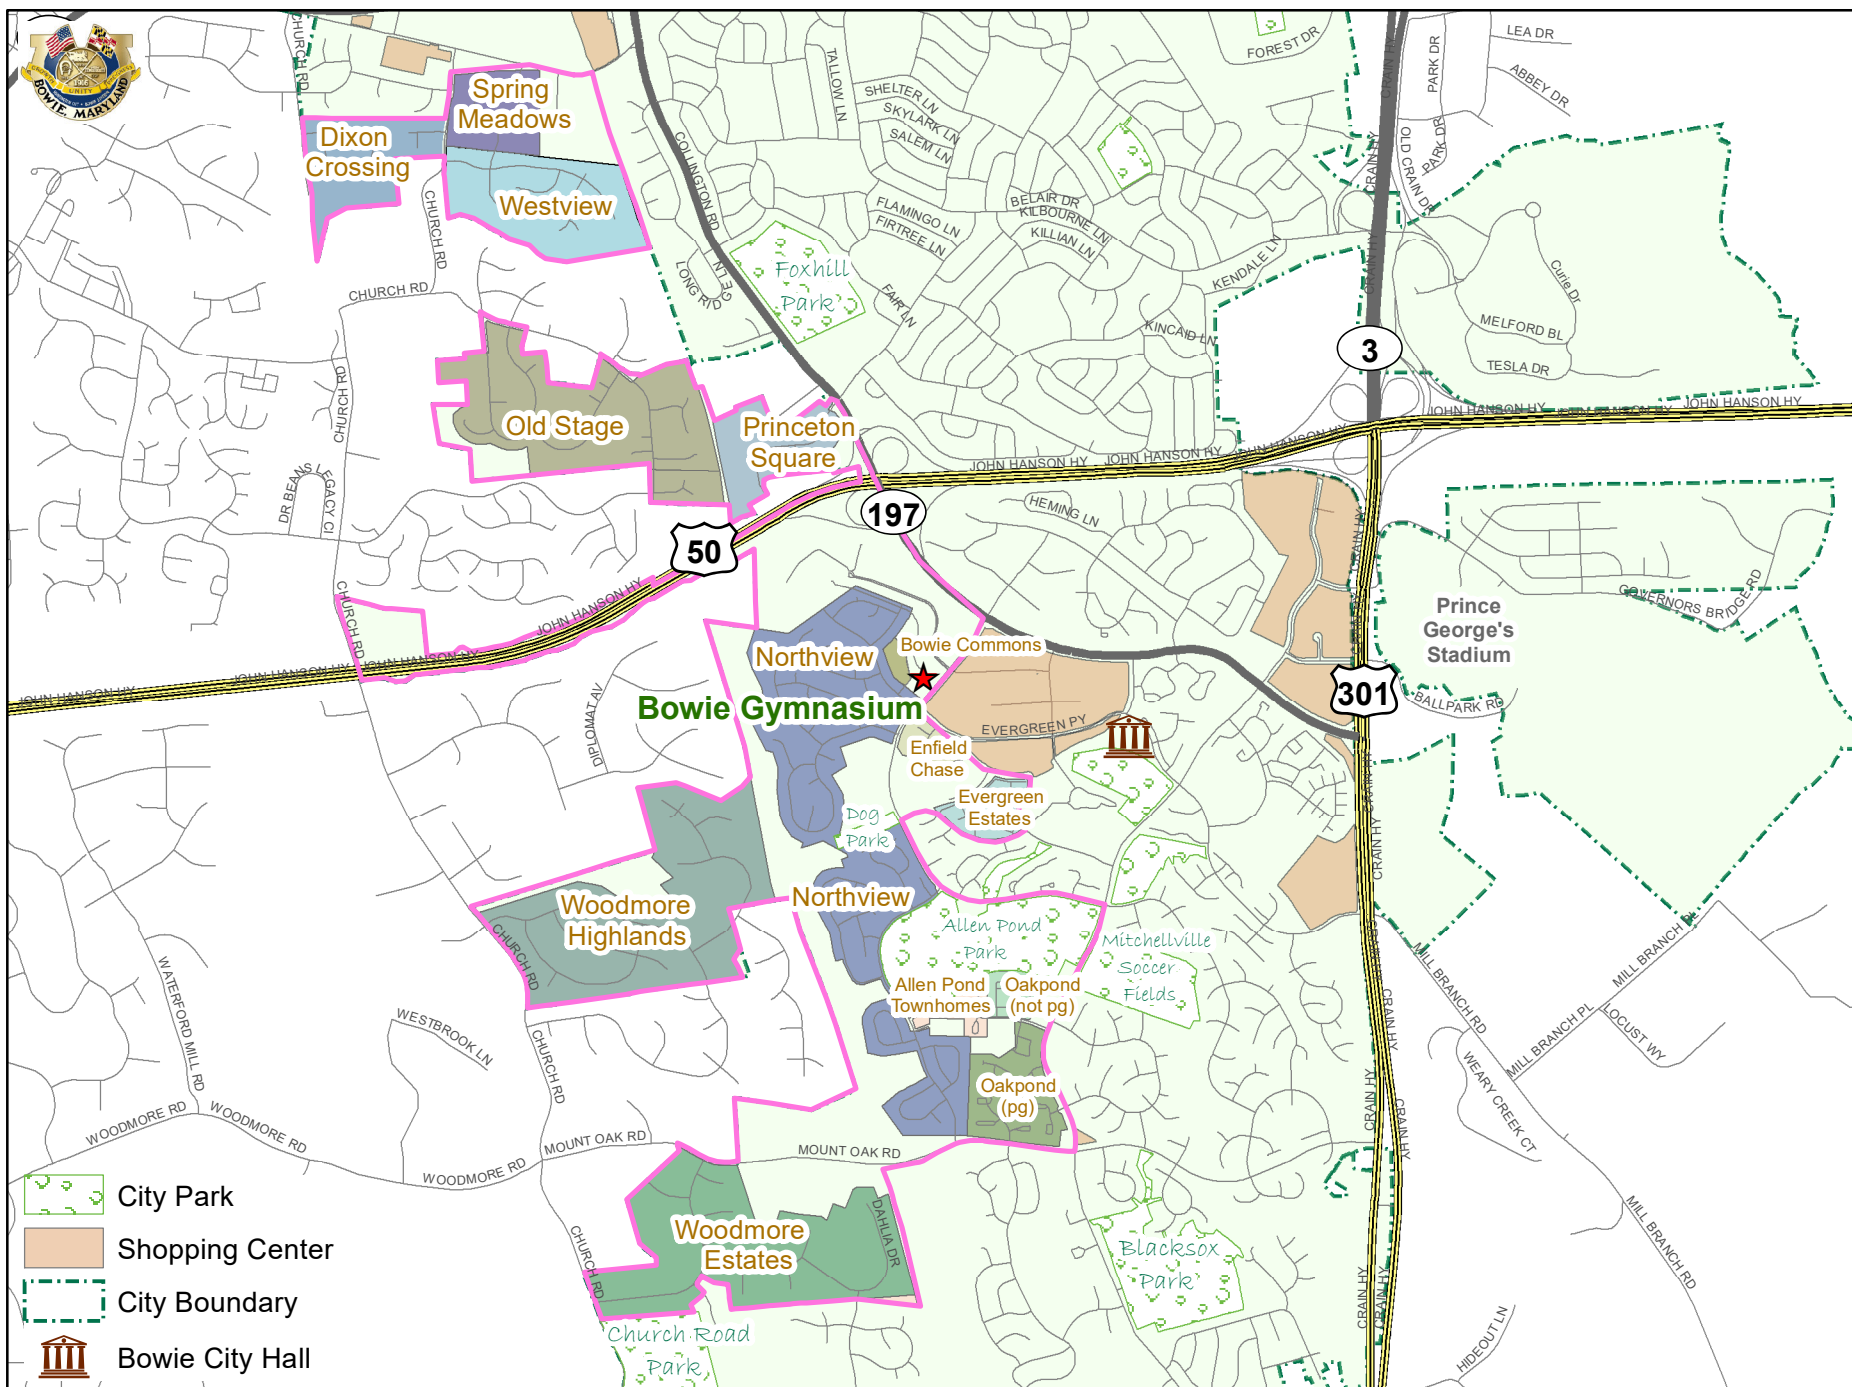

Council District: 3A

★ Polling Location
Council Polling District

1A	1B	2A	2B	3A	3B	4A	4B
----	----	----	----	----	----	----	----

Created for the City of Bowie by GIS/IT Dept.
 Data sources: MNCPPC PG ClineStreets, City of Bowie council district and neighborhood. Data used should be verified for accuracy. Bowie is not held responsible for action taken based on use of this data. Date Saved: 11/1/2023