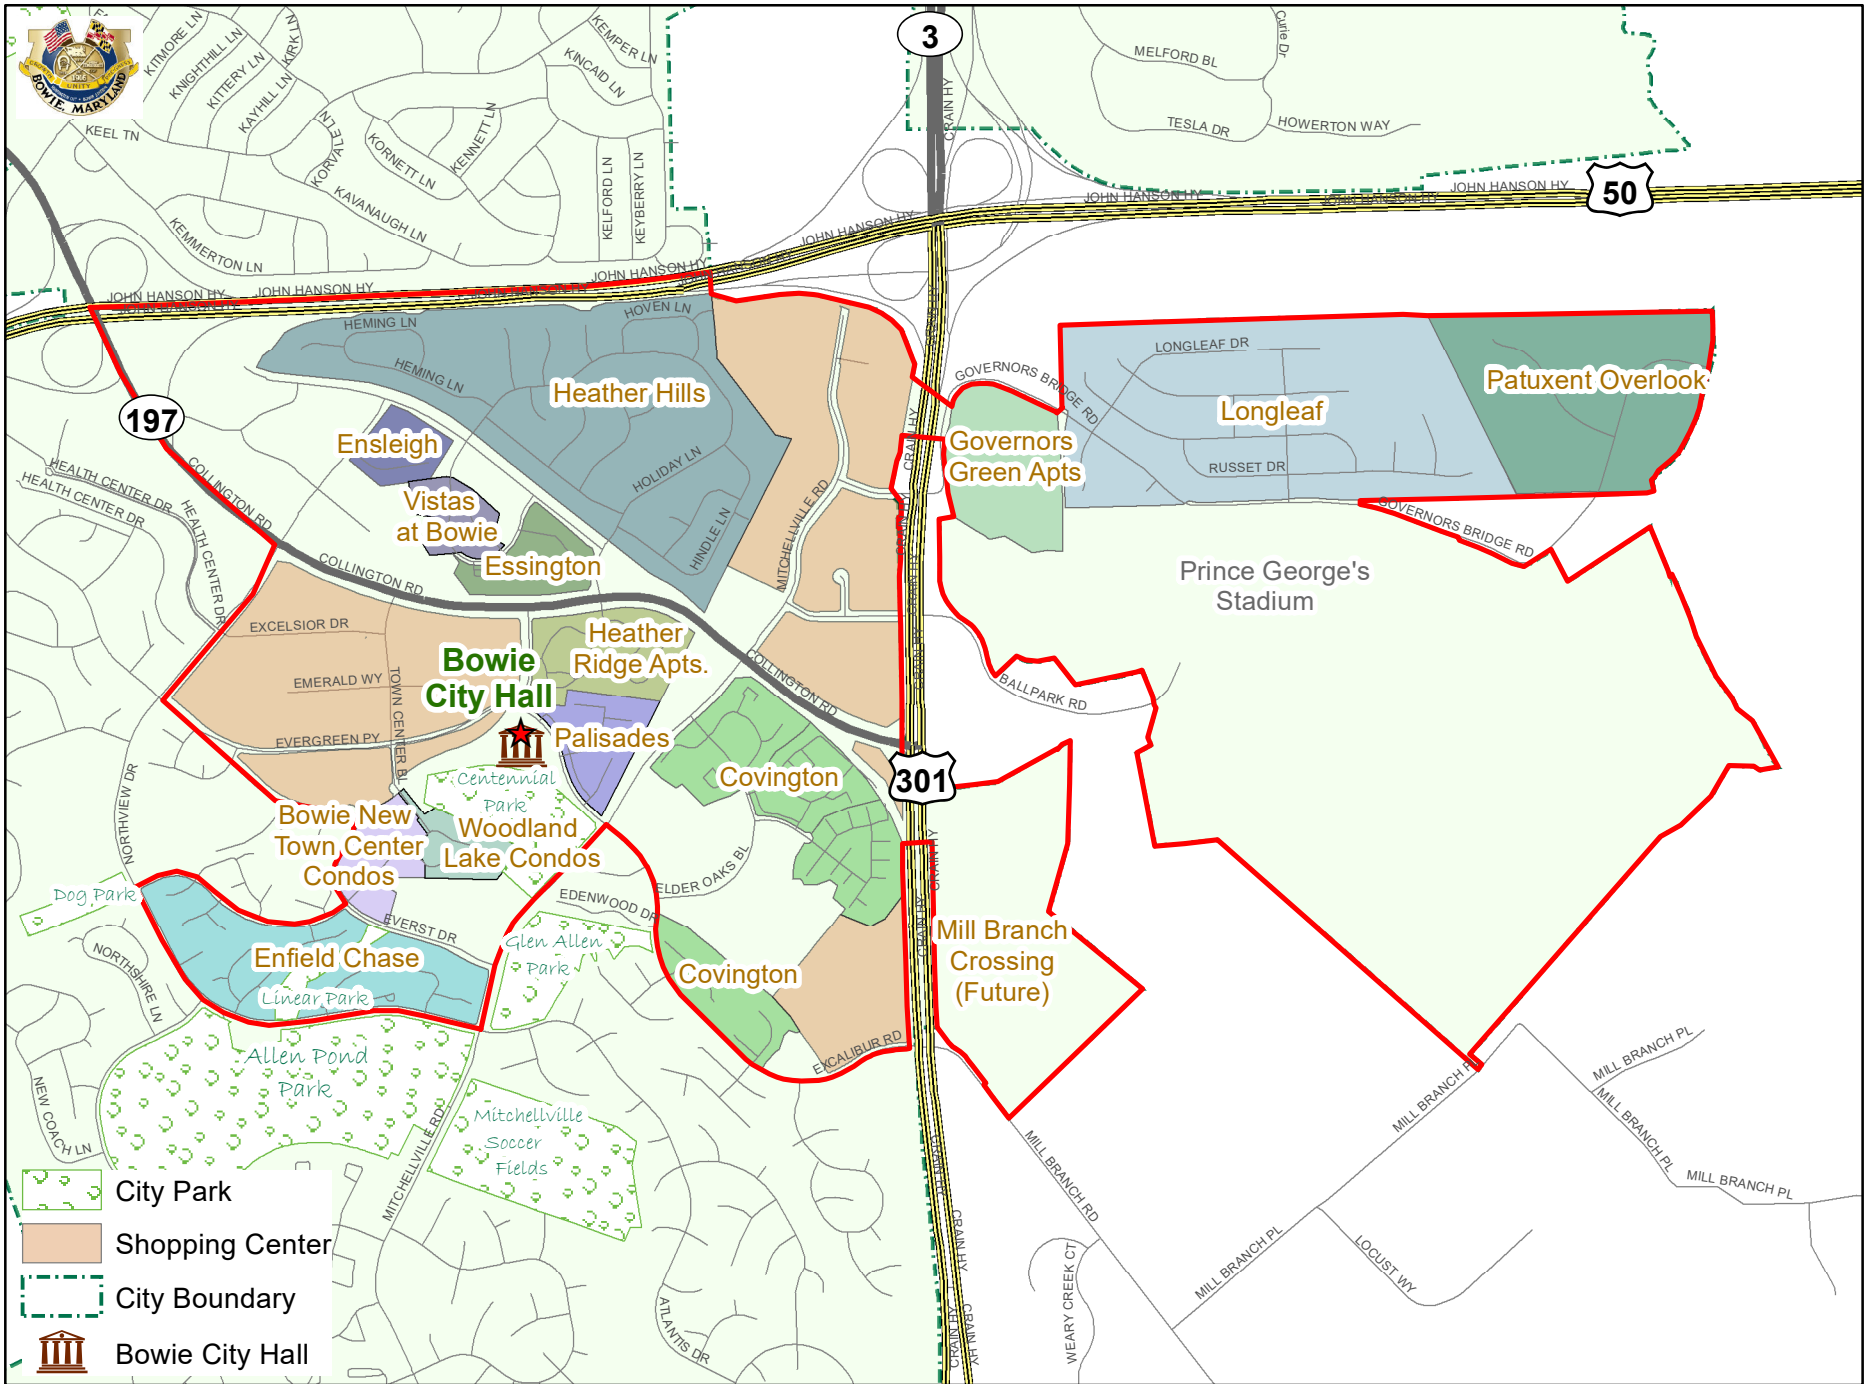

# Council District: 3B

- City Park
- Shopping Center
- City Boundary
- Bowie City Hall

★ Polling Location  
**Council Polling District**

- 1A
- 1B
- 2A
- 2B
- 3A
- 3B
- 4A
- 4B

Created for the City of Bowie by GIS/IT Dept.  
 Data sources: MNCPPC PG ClineStreets, City of Bowie council district and neighborhood. Data used should be verified for accuracy. Bowie is not held responsible for action taken based on use of this data. Date Saved: 11/1/2023