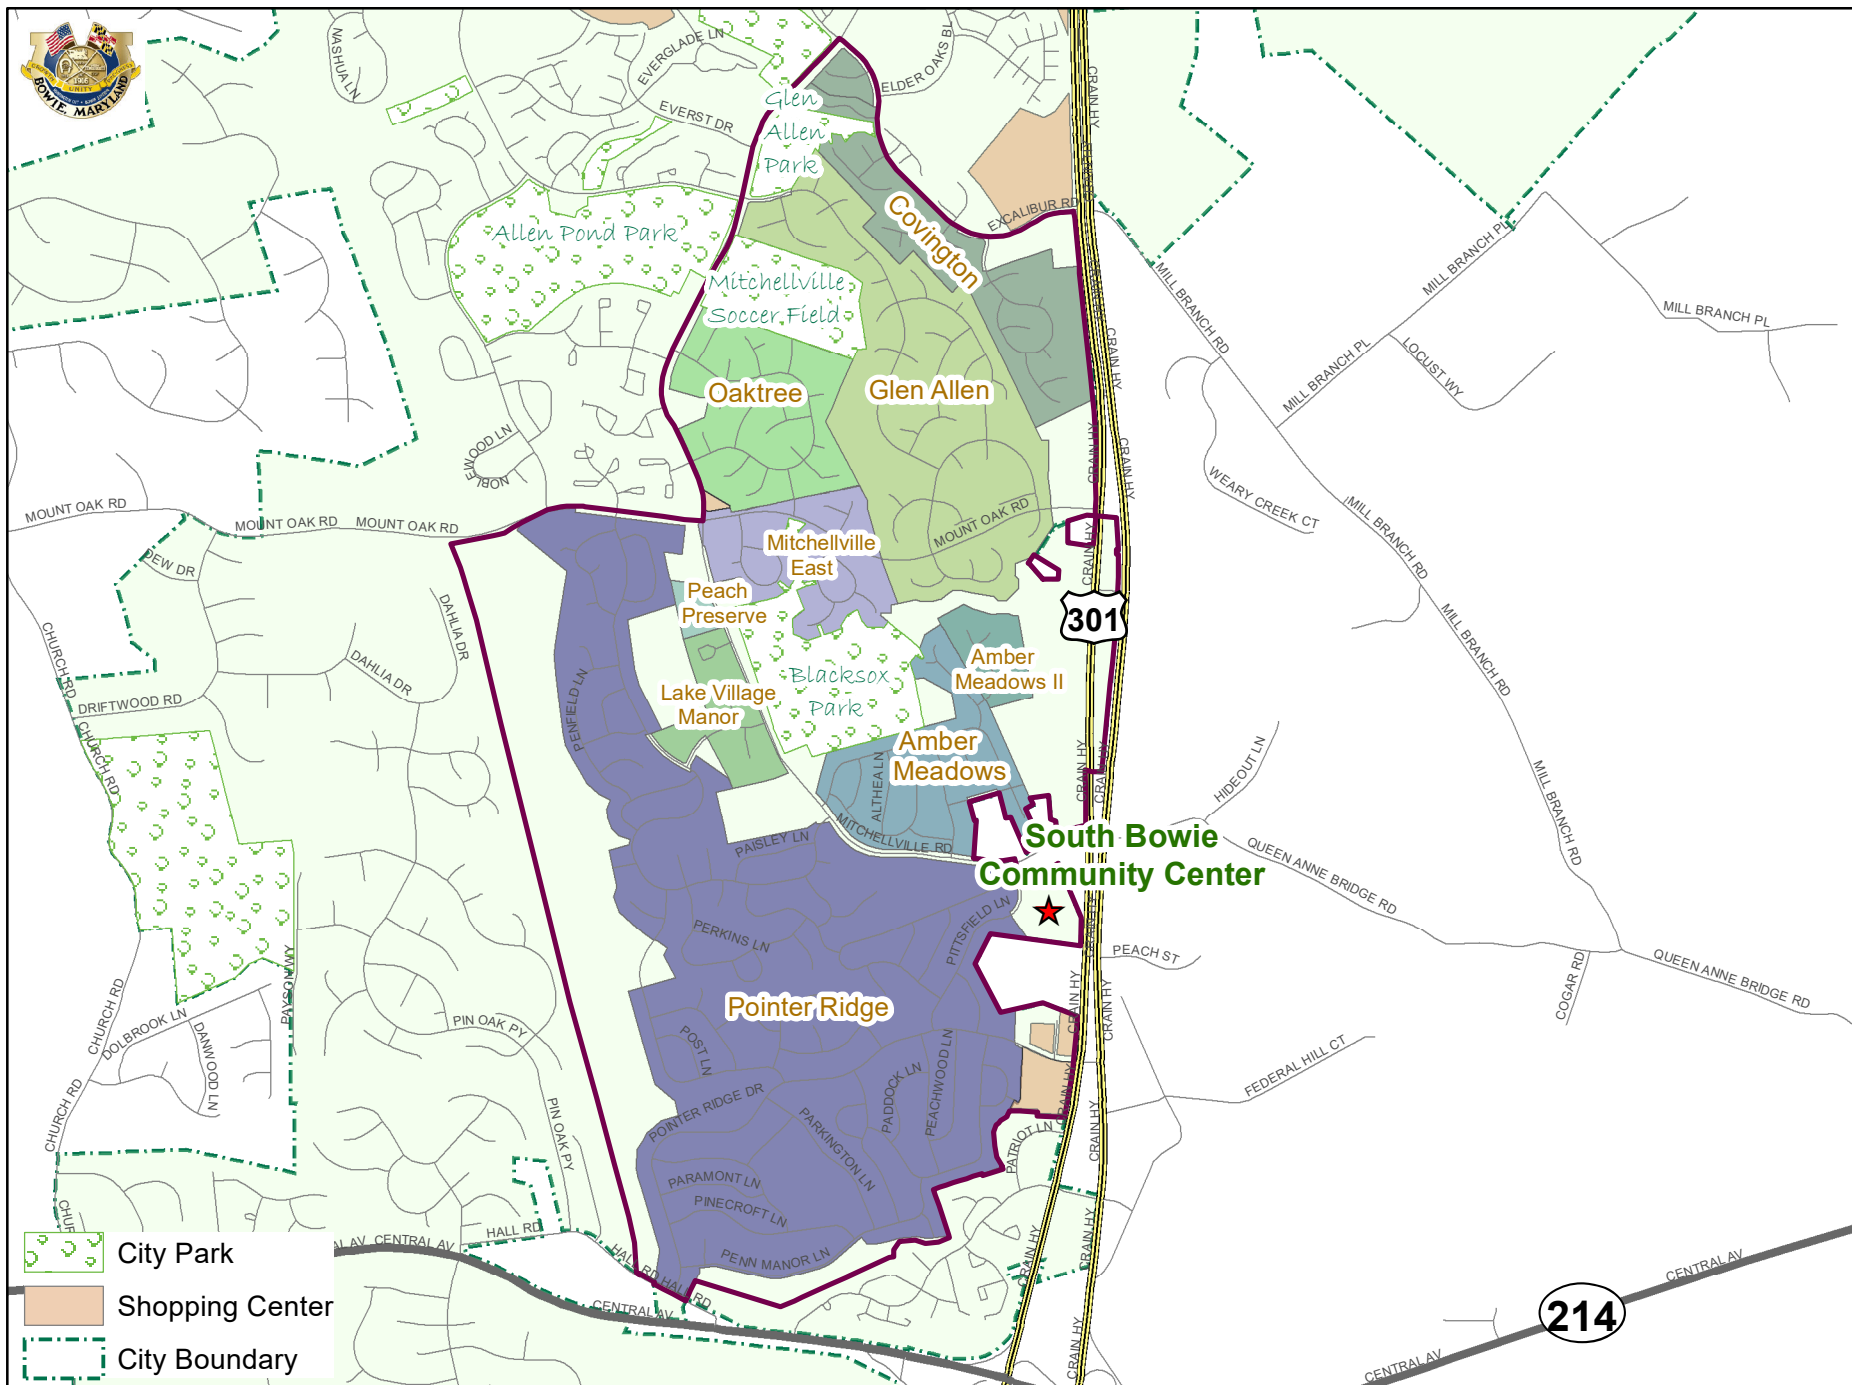

# Council District: 4A

-  City Park
-  Shopping Center
-  City Boundary

 Polling Location  
**Council Polling District**

-  1A
-  1B
-  2A
-  2B
-  3A
-  3B
-  4A
-  4B

Created for the City of Bowie by GIS/IT Dept.  
 Data sources: MNCPPC PG ClineStreets, City of Bowie council district and neighborhood. Data used should be verified for accuracy. Bowie is not held responsible for action taken based on use of this data. Date Saved: 11/1/2023