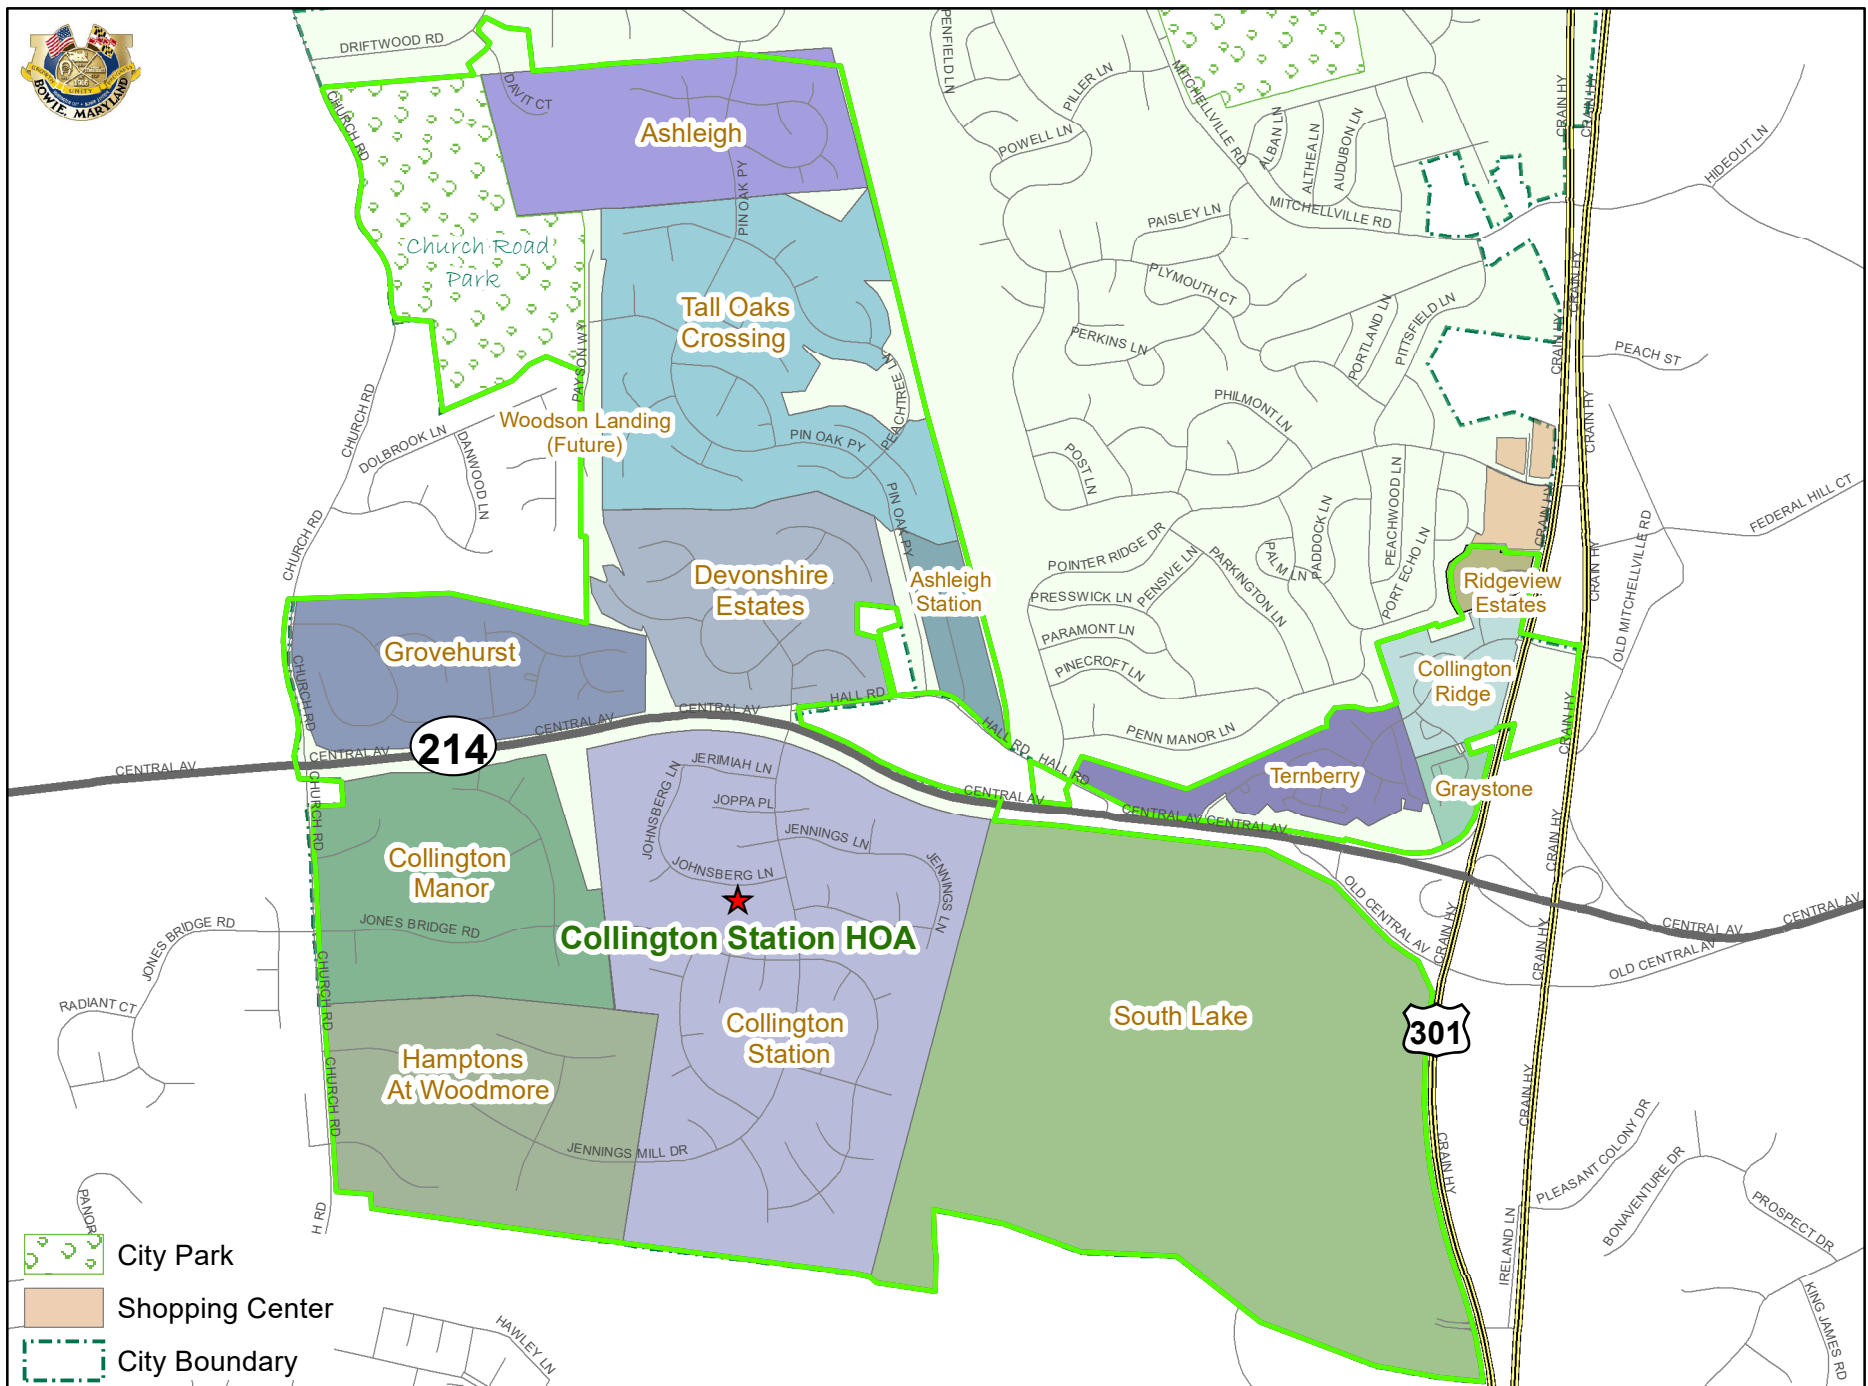

Council District: 4B

- City Park
- Shopping Center
- City Boundary

Polling Location
Council Polling District

1A	1B	2A	2B	3A	3B	4A	4B

Created for the City of Bowie by GIS/IT Dept.
 Data sources: MNCPPC PG ClineStreets, City of Bowie council district and neighborhood. Data used should be verified for accuracy. Bowie is not held responsible for action taken based on use of this data. Date Saved: 11/1/2023