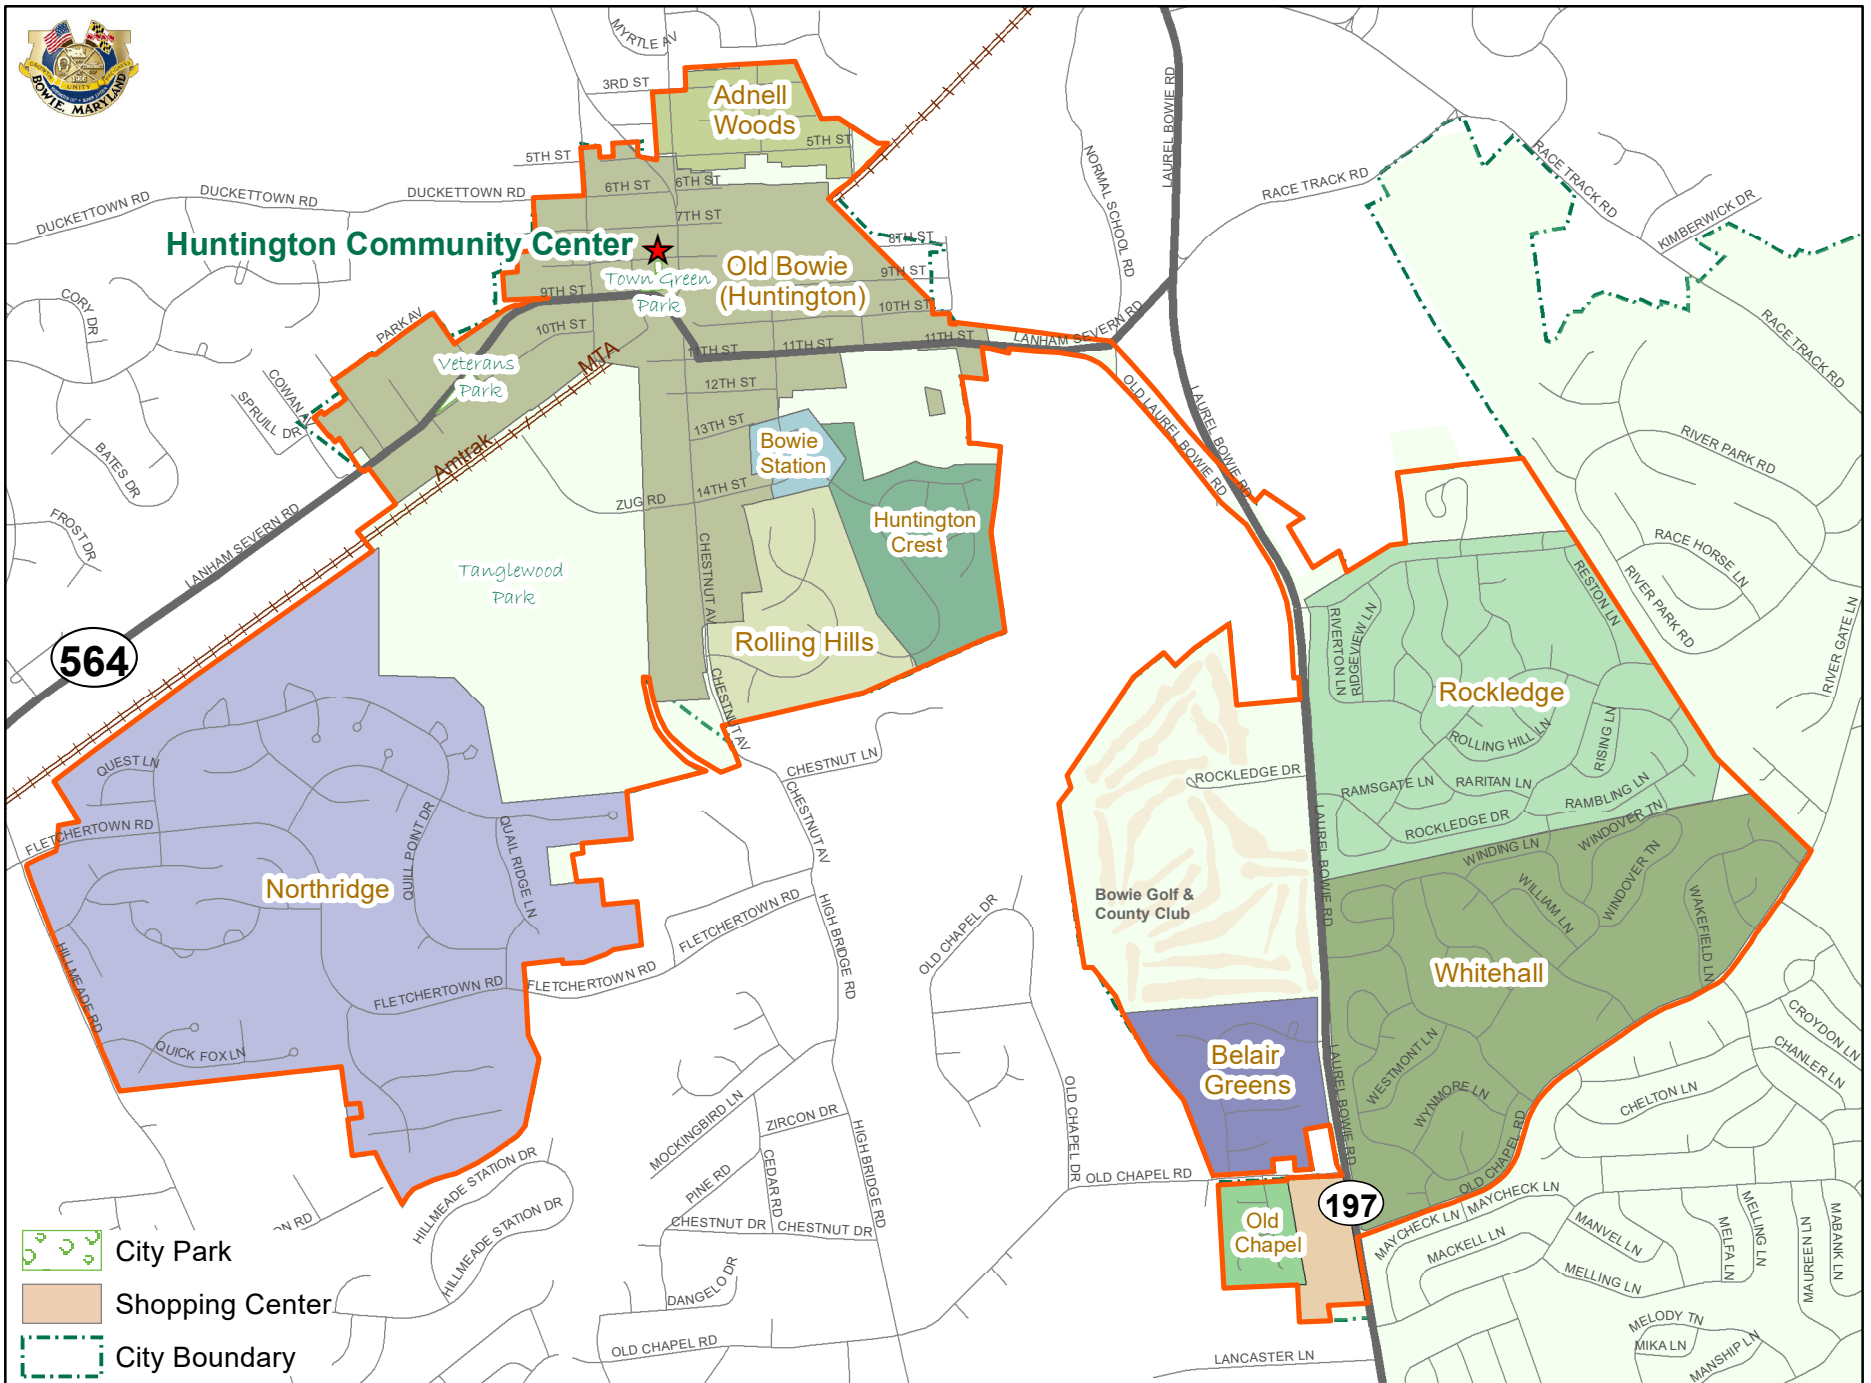

Council District: 1A

- City Park
- Shopping Center
- City Boundary

★ Polling Location
Council Polling District

- 1A
- 1B
- 2A
- 2B
- 3A
- 3B
- 4A
- 4B

Created for the City of Bowie by GIS/IT Dept.
 Data sources: MNCPPC PG ClineStreets, City of Bowie council district and neighborhood. Data used should be verified for accuracy. Bowie is not held responsible for action taken based on use of this data. Date Saved: 11/1/2023