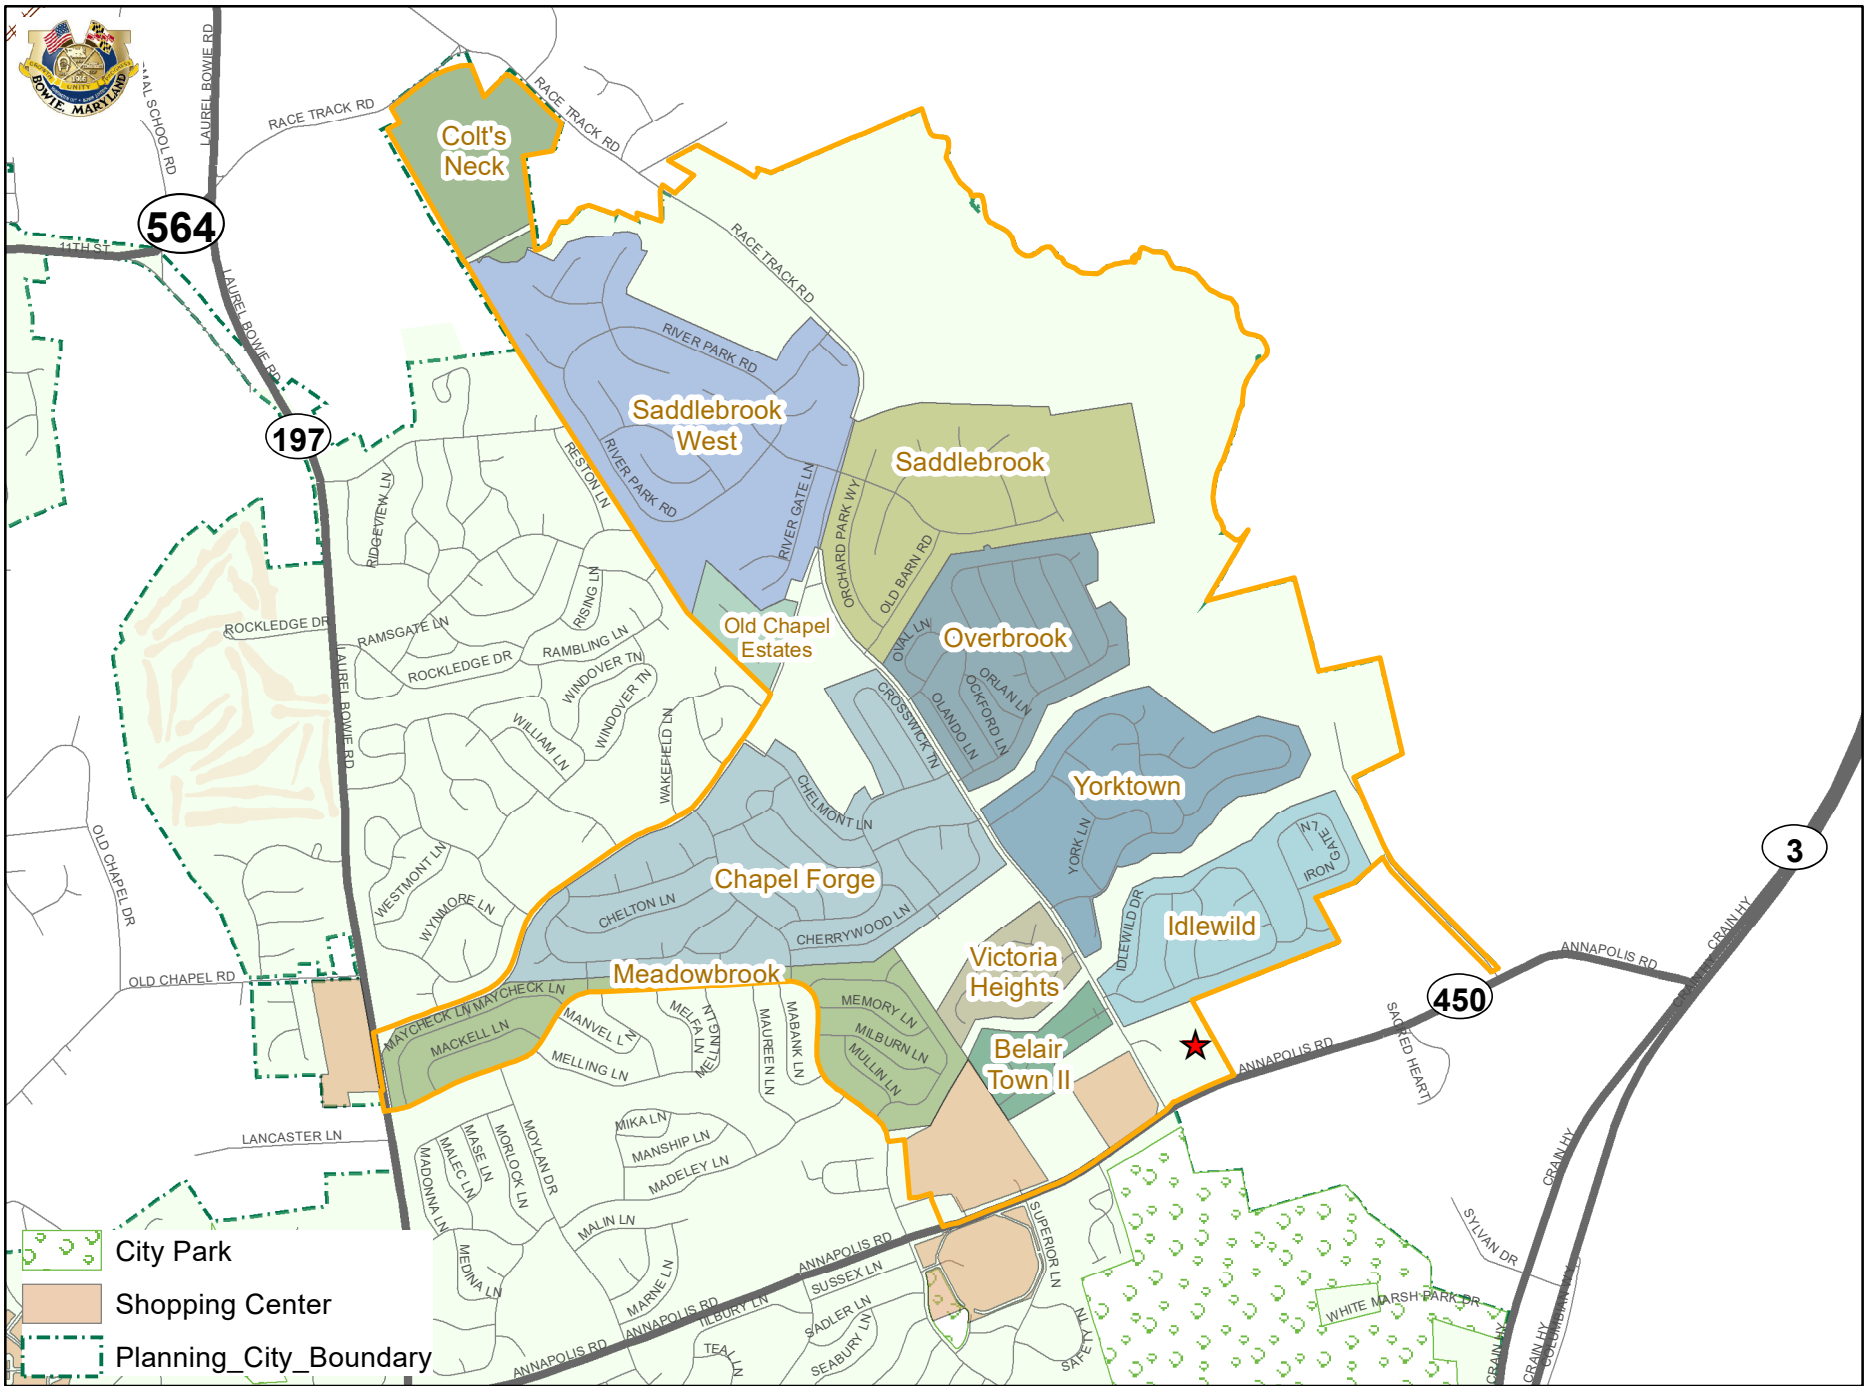

Council District: 1B

★ Polling Location
Council Polling District

1A	1B	2A	2B	3A	3B	4A	4B
----	----	----	----	----	----	----	----

Created for the City of Bowie by GIS/IT Dept.
 Data sources: MNCPPC PG ClineStreets, City of Bowie
 council district and neighborhood. Data used should be
 verified for accuracy. Bowie is not held responsible for
 action taken based on use of this data. Date Saved: 11/1/2023