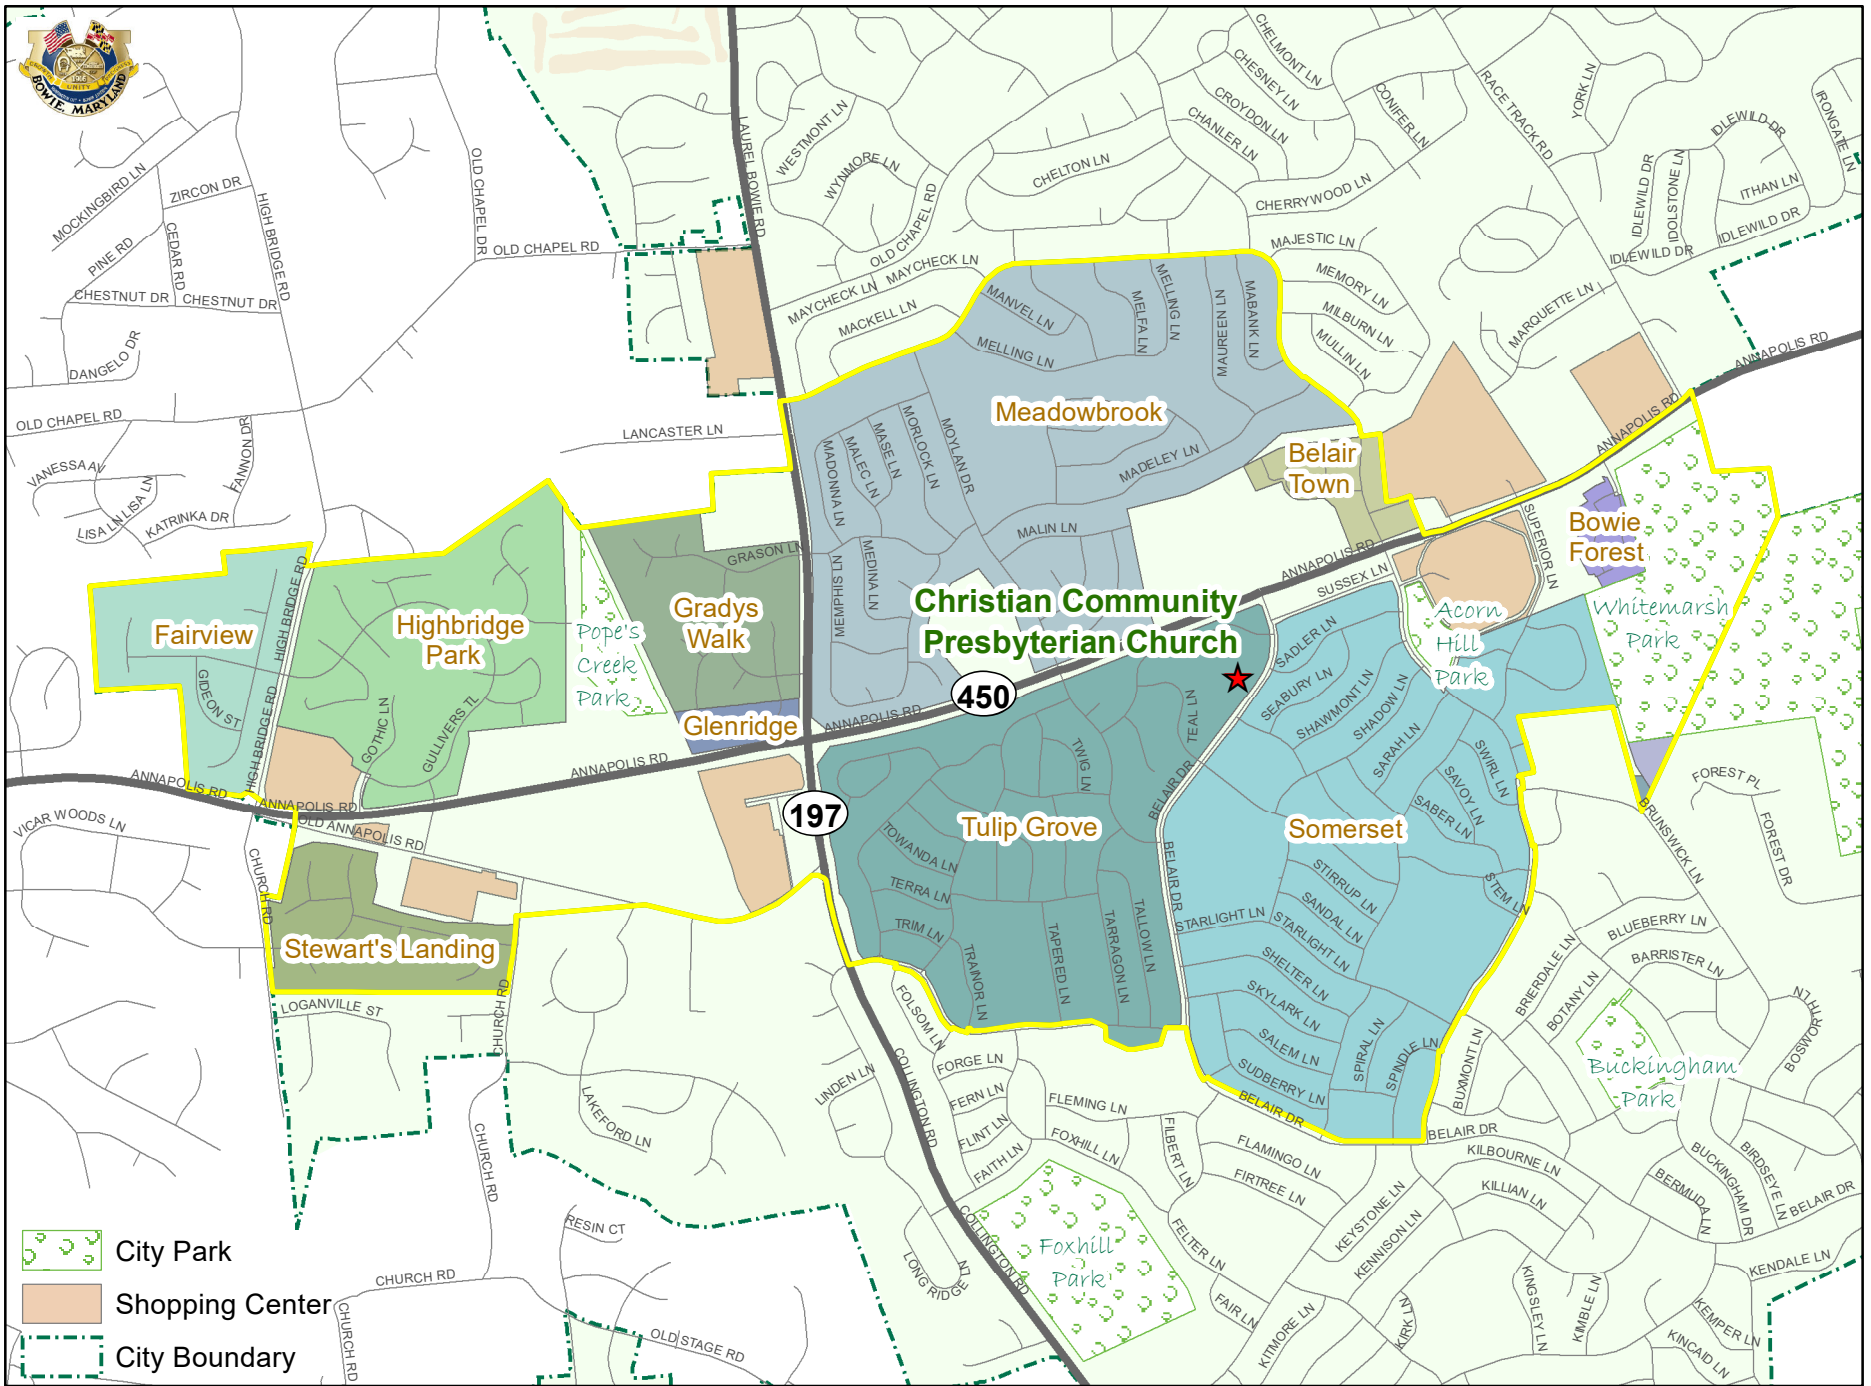

Council District: 2A

★ Polling Location
Council Polling District

1A	1B	2A	2B	3A	3B	4A	4B
----	----	----	----	----	----	----	----

0 0.125 0.25 0.5 Miles
 Created for the City of Bowie by GIS/IT Dept.
 Data sources: MNCPPC PG ClineStreets, City of Bowie council district and neighborhood. Data used should be verified for accuracy. Bowie is not held responsible for action taken based on use of this data. Date Saved: 4/22/2019